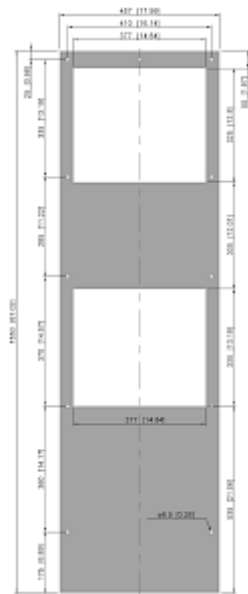

## Technical Data

<b>Cooling capacity L35L35 (EN14511-3):</b>	3000 W @ 50 Hz 3000 W @ 60 Hz
<b>Cooling capacity L35L50 (EN14511-3):</b>	2380 W @ 50 Hz 2510 W @ 60 Hz
<b>Enclosure heater:</b>	1500 W
<b>Compressor type:</b>	Rotary piston compressor
<b>Refrigerant / GWP:</b>	R513A / 630
<b>Refrigerant charge:</b>	1075 g / 37.9 oz.
<b>High / low Pressure:</b>	29 / 6 Bar 425 / 88 psig
<b>Air flow volume (system / unimpeded):</b>	Ambient air circuit: 765 / 1200 m <sup>3</sup> /h Cabinet air circuit: 950 / 1200 m <sup>3</sup> /h
<b>Operating Temperature Range:</b>	-40°C - 55°C
<b>Mounting:</b>	Wall mounted
<b>Dimensions A x B x C (D+E):</b>	1,550 x 457 x 355 mm
<b>Weight:</b>	75.3 kg
<b>Voltage / Frequency:</b>	230 V ~ 50/60 Hz
<b>Current L35L35:</b>	6.2 A @ 50 Hz 8.1 A @ 60 Hz
<b>Starting current:</b>	28 A
<b>Max. current:</b>	9.9 A
<b>Nominal power L35L35:</b>	1410 W @ 50 Hz 1820 W @ 60 Hz
<b>Max. power:</b>	1710 W @ 50 Hz 2180 W @ 60 Hz
<b>Fuse:</b>	15 A (T)
<b>Max circuit ampacity:</b>	15 A
<b>Short-circuit current rating:</b>	5 kA
<b>Rated current compressor:</b>	5.0 A
<b>Full load current fans:</b>	0.7 A

**Connection:**

4 pole terminal block for power  
5 pole terminal block for signals  
3 pole terminal block for RS 485

---

Please click on the graphics to download.

More CAD drawings can be found under [Product Download](#).

> [Overview Product Group COMPACT OUTDOOR - cooling units NEMA / Type 4X](#)

**Performance graph:**

[click image to enlarge](#)

**Cut out Dimensions:**

[click image to enlarge](#)

## Order Information

<b>Box dimensions</b>	1,590 x 503 x 395 mm
<b>Gross weight</b>	79.5 kg
<b>Taric code</b>	84158200