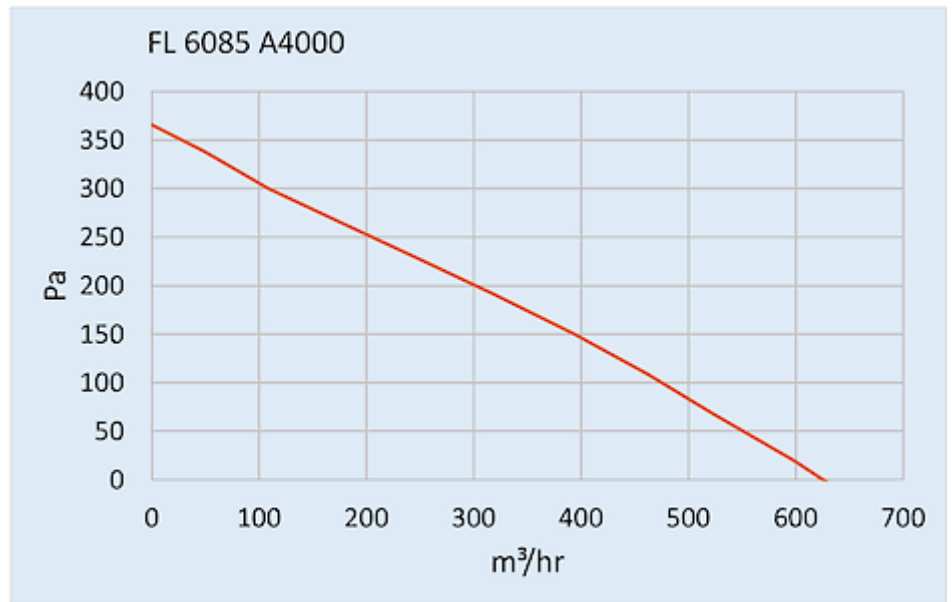

Performance graph: