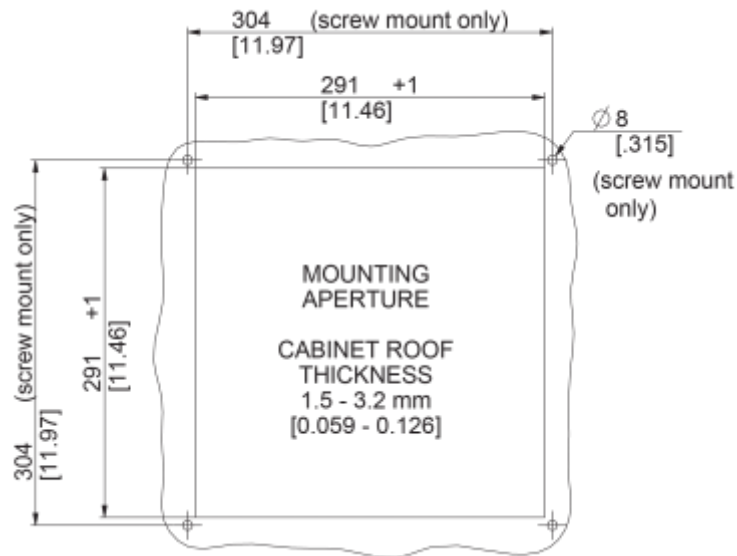

## Technical Data

<b>Operating Temperature Range:</b>	-10°C - 55°C
<b>Air flow unimpeded:</b>	630 m <sup>3</sup> /h
<b>Static pressure:</b>	470 Pa
<b>Mounting:</b>	top mounted
<b>Dimensions A x B x C (D+E):</b>	147 x 457 x 457 mm
<b>Weight:</b>	6.4 kg
<b>Cut out dimensions:</b>	291 x 291 mm
<b>Voltage / Frequency:</b>	115 V ~ 60 Hz
<b>Rated current:</b>	0.9 A
<b>Power consumption:</b>	108 W
<b>Degree of separation:</b>	85% - DIN 24185
<b>Filter class:</b>	G3 (Aluminium optional)
<b>Noise level:</b>	70 dB(A)
<b>Connection:</b>	4 pole connector

**Cut Out Dimension:**

click image to enlarge