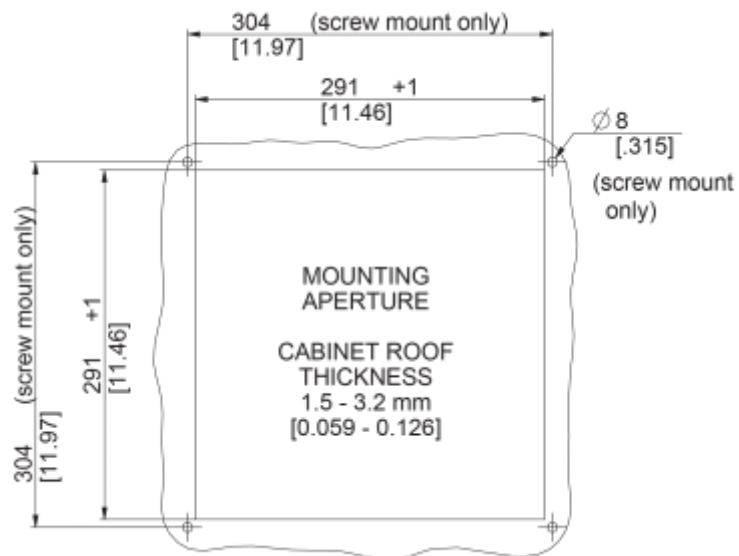

Air flow unimpeded IP 54:	630 m ³ /h
Operating Temperature Range:	-10°C - 55°C
Static pressure:	470 Pa
Mounting:	top mounted
Dimensions A x B x C (D+E):	147 x 457 x 457 mm
Weight:	6.4 kg
Cut out dimensions:	291 x 291 mm
Voltage / Frequency:	115 V ~ 60 Hz
Rated current:	0.9 A
Power consumption:	108 W
Degree of separation IP 54:	85% - DIN 24185
Filter class (ISO 16890):	G3 (Aluminium optional)
Noise level:	70 dB(A)
Connection:	4 pole connector

Cut out Dimensions:

[click image to enlarge](#)

Order Information

Taric code

84145915
