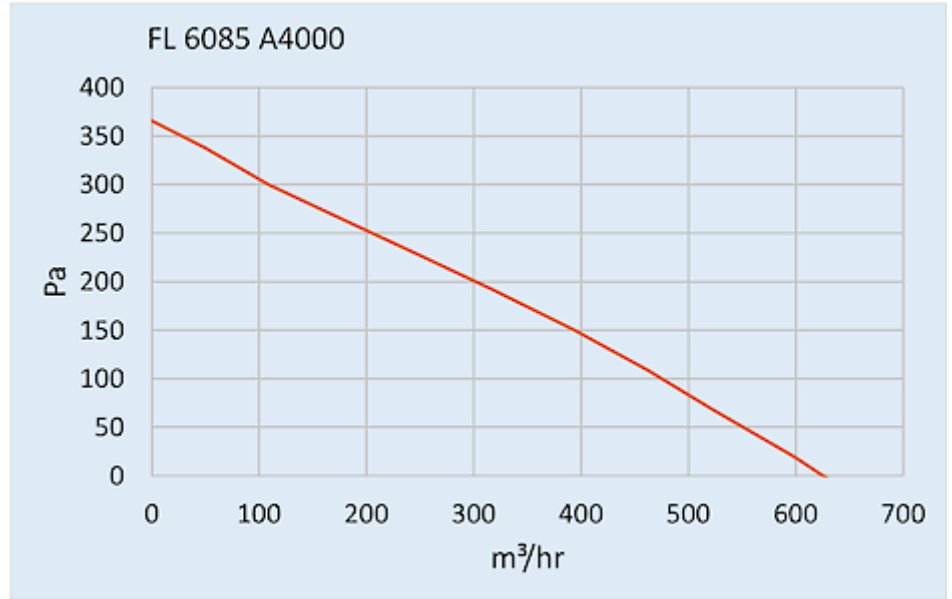

Performance graph: