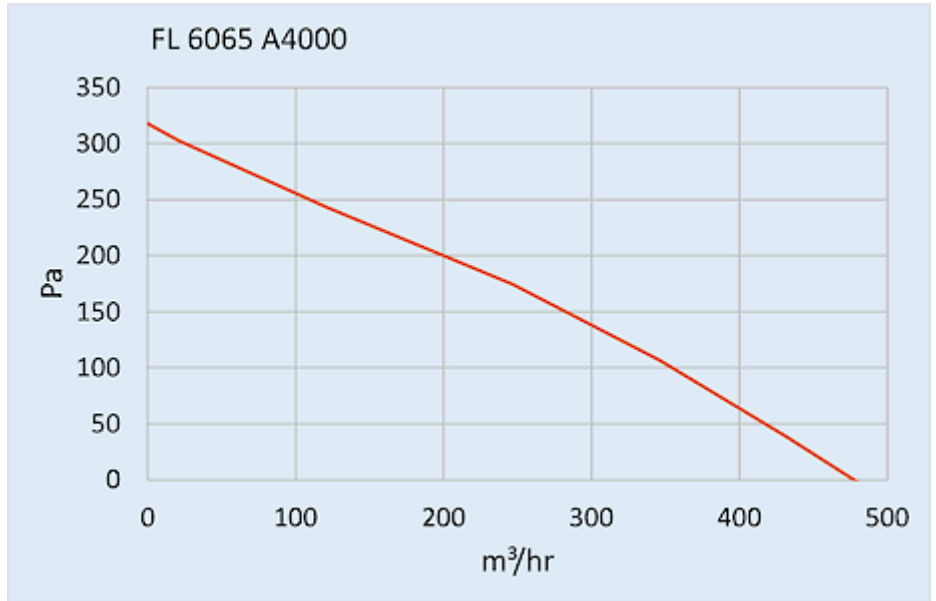

Performance graph: