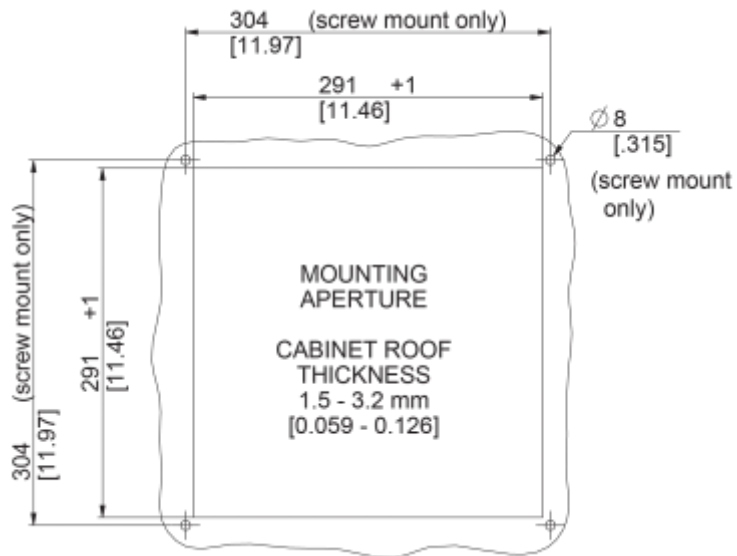

Roof Fan

Description

Order Number:	6065A9000
Brand Name:	SOLIFLEX
Colour:	RAL 7035
Housing Material:	Mild steel, powder coated
Ingress Protection:	IP 54, Type 1, 12
Approvals:	CE, cURus

Technical Data

Operating Temperature Range:	-10°C - 55°C
Air flow unimpeded:	490 m³/h
Static pressure:	350 Pa
Mounting:	top mounted
Dimensions A x B x C (D+E):	147 x 457 x 457 mm
Weight:	6.4 kg
Cut out dimensions:	291 x 291 mm
Voltage / Frequency:	400/460 V - 50/60 Hz 3~
Rated current:	Max 0.12 A
Power consumption:	Max 80 W
Degree of separation:	85% - DIN 24185
Filter class:	G3 (Aluminium optional)
Noise level:	70 dB(A)
Connection:	4 pole connector

Cut Out Dimension:

[click image to enlarge](#)

Order Information

Taric code

84145915
