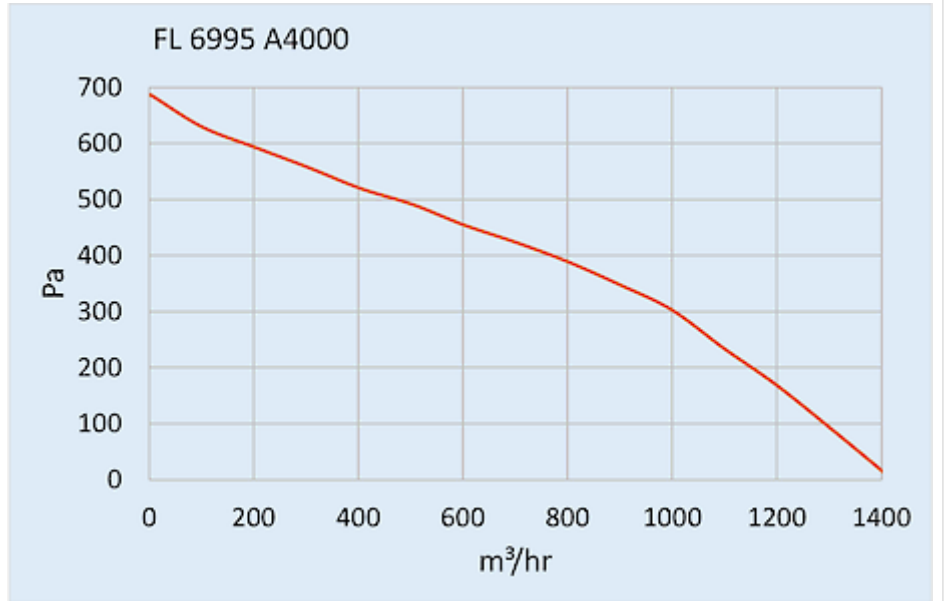

Performance graph: