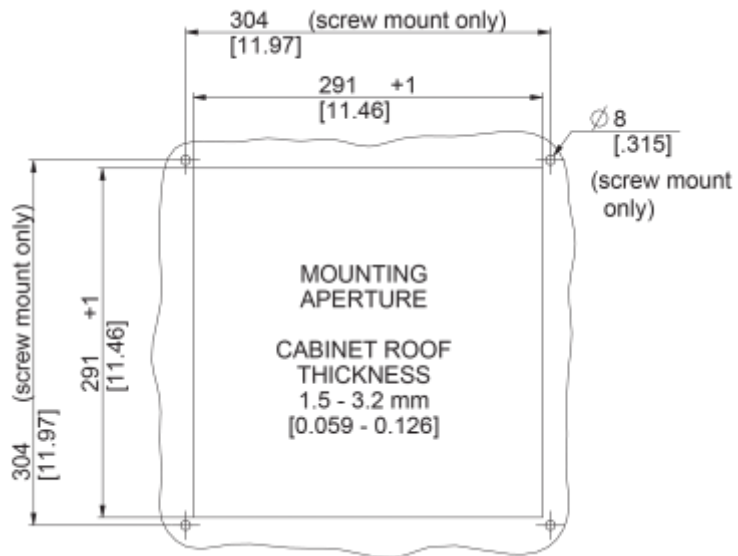

Roof Fan

Description

Order Number:	6995A4000
Brand Name:	SOLIFLEX
Colour:	RAL 7035
Housing Material:	Mild steel, powder coated
Ingress Protection:	IP 54, Type 1, 12
Approvals:	CE

Technical Data

Operating Temperature Range:	-10°C - 50°C
Air flow unimpeded:	1400 m ³ /h
Static pressure:	680 Pa
Mounting:	top mounted
Dimensions A x B x C (D+E):	147 x 457 x 457 mm
Weight:	7.8 kg
Cut out dimensions:	291 x 291 mm
Voltage / Frequency:	230 V ~ 50/60 Hz
Rated current:	0.96 / 1.51 A
Power consumption:	220 / 348 W
Degree of separation:	85% - DIN 24185
Filter class:	Aluminium filter
Noise level:	82 dB(A)
Connection:	4 pole connector

Cut Out Dimension:

click image to enlarge

Order Information

Taric code

84145915
