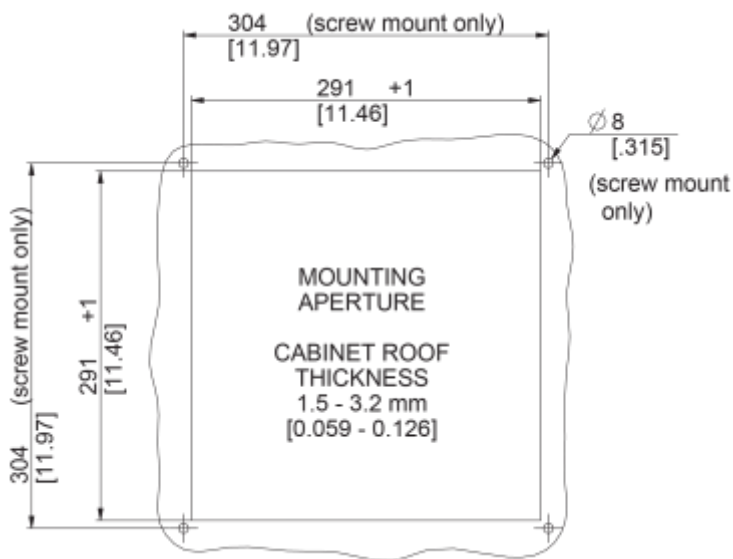

## Technical Data

<b>Air flow unimpeded IP 54:</b>	1400 m <sup>3</sup> /h
<b>Operating Temperature Range:</b>	-10°C - 50°C
<b>Static pressure:</b>	680 Pa
<b>Mounting:</b>	top mounted
<b>Dimensions A x B x C (D+E):</b>	147 x 457 x 457 mm
<b>Weight:</b>	7.8 kg
<b>Cut out dimensions:</b>	291 x 291 mm
<b>Voltage / Frequency:</b>	230 V ~ 50/60 Hz
<b>Rated current:</b>	0.96 / 1.51 A
<b>Power consumption:</b>	220 / 348 W
<b>Degree of separation IP 54:</b>	85% - DIN 24185
<b>Filter class (ISO 16890):</b>	Aluminium filter
<b>Noise level:</b>	82 dB(A)
<b>Connection:</b>	4 pole connector

**Cut Out Dimension:**

[click image to enlarge](#)