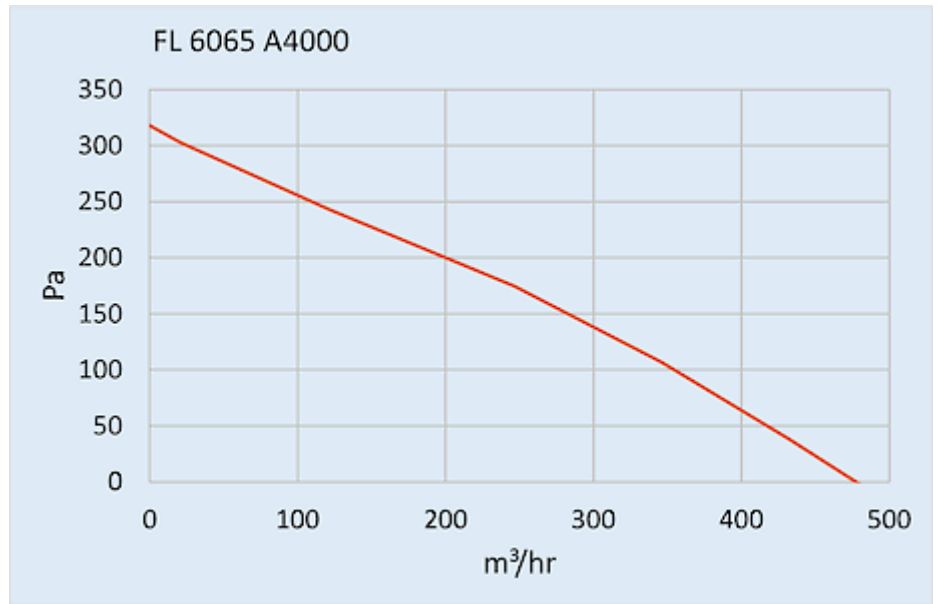

Performance graph: