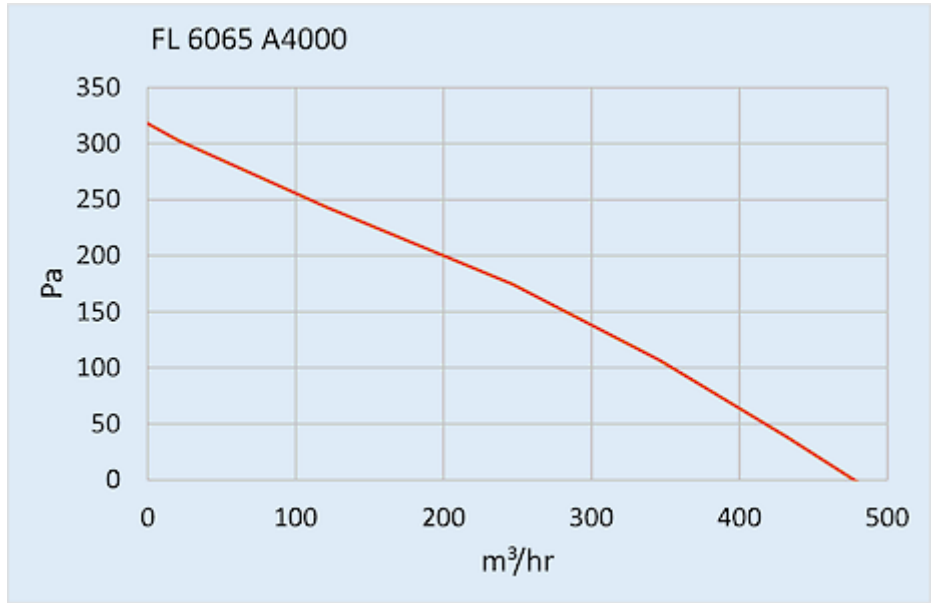

Performance graph: