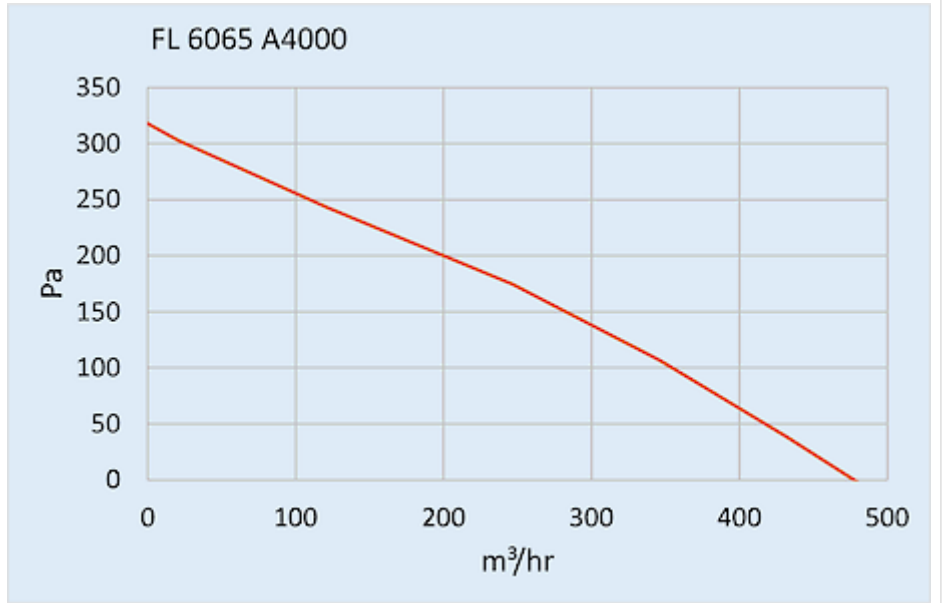

Performance graph: