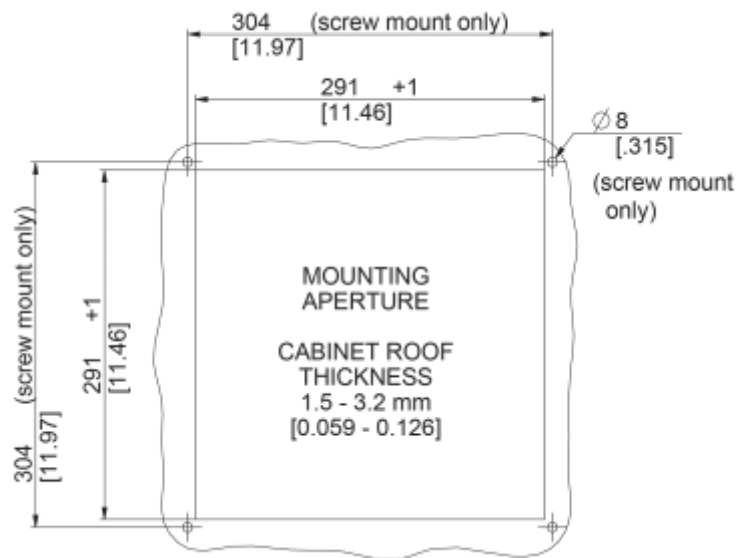

Cut out Dimensions: