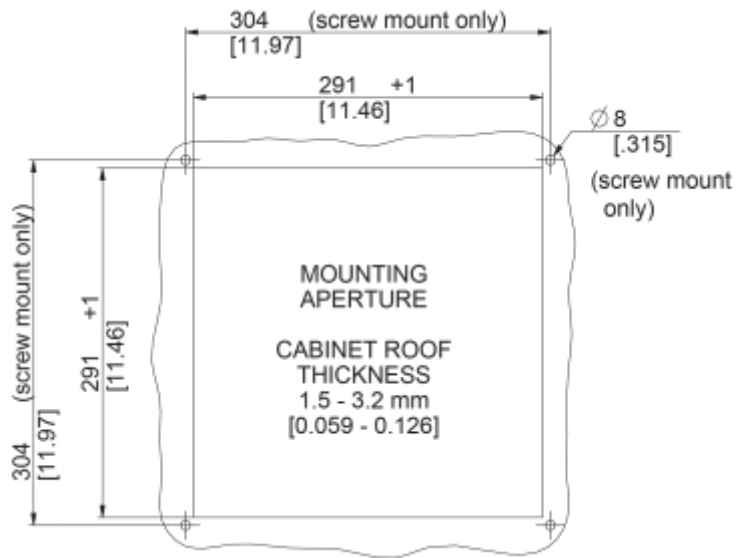

Cut Out Dimension: