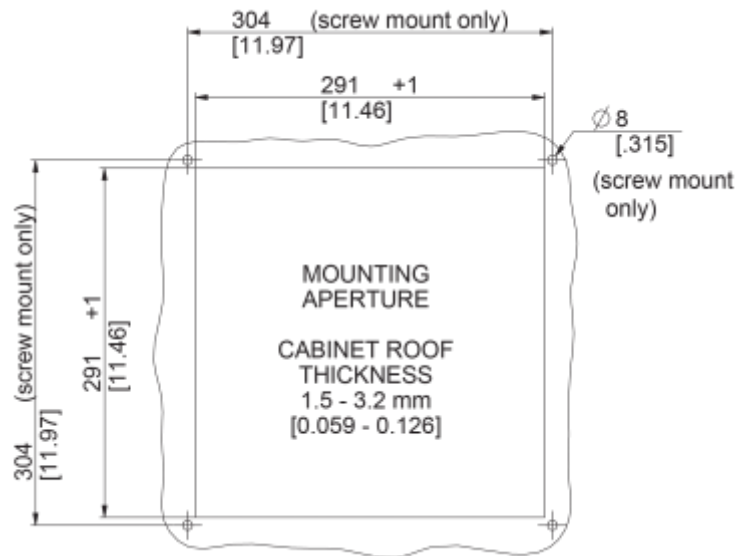

## Technical Data

<b>Air flow unimpeded IP 54:</b>	630 m <sup>3</sup> /h
<b>Operating Temperature Range:</b>	-10°C - 55°C
<b>Static pressure:</b>	360 Pa
<b>Mounting:</b>	top mounted
<b>Dimensions A x B x C (D+E):</b>	147 x 457 x 457 mm
<b>Weight:</b>	6.4 kg
<b>Cut out dimensions:</b>	291 x 291 mm
<b>Voltage / Frequency:</b>	230 V ~ 50/60 Hz
<b>Rated current:</b>	0.38 / 0.49 A
<b>Power consumption:</b>	88 / 116 W
<b>Degree of separation IP 54:</b>	85% - DIN 24185
<b>Filter class (ISO 16890):</b>	G3 (Aluminium optional)
<b>Noise level:</b>	70 dB(A)
<b>Connection:</b>	4 pole connector

**Cut Out Dimension:**

click image to enlarge