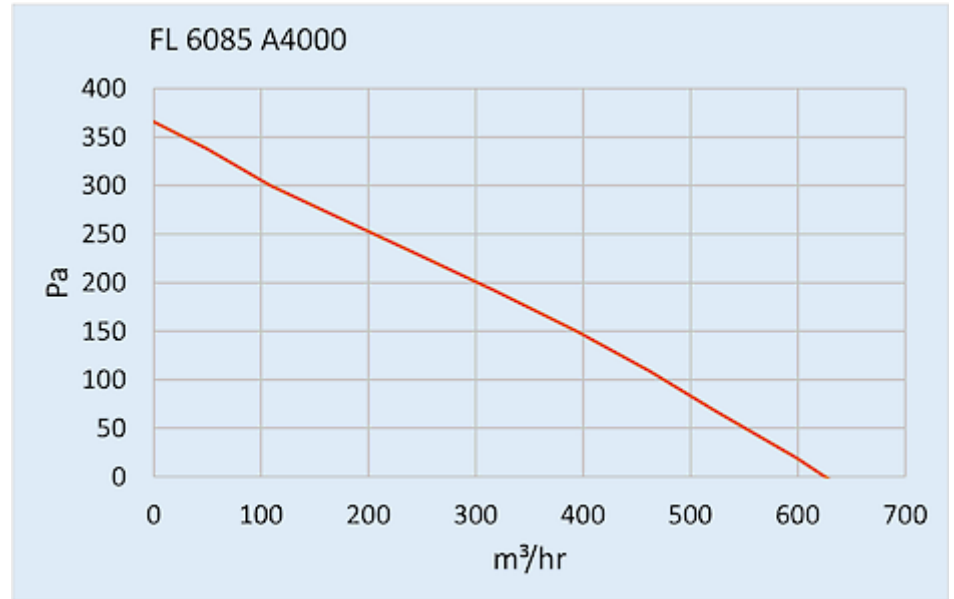

Performance graph: