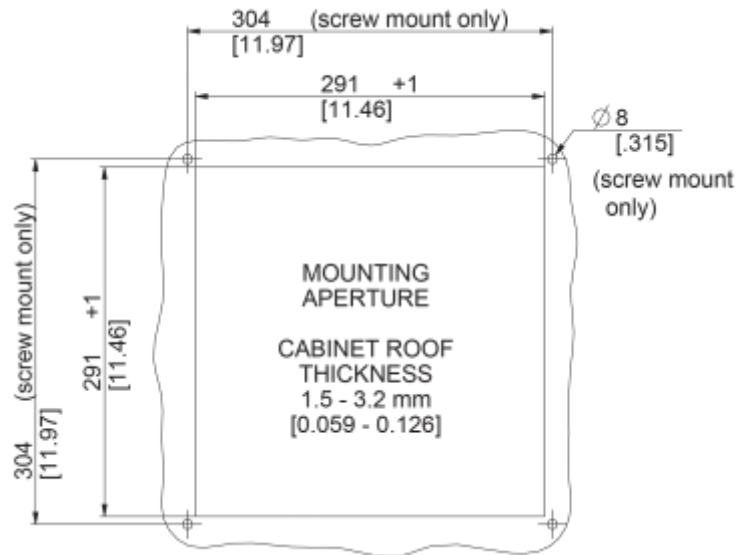

Cut out Dimensions: