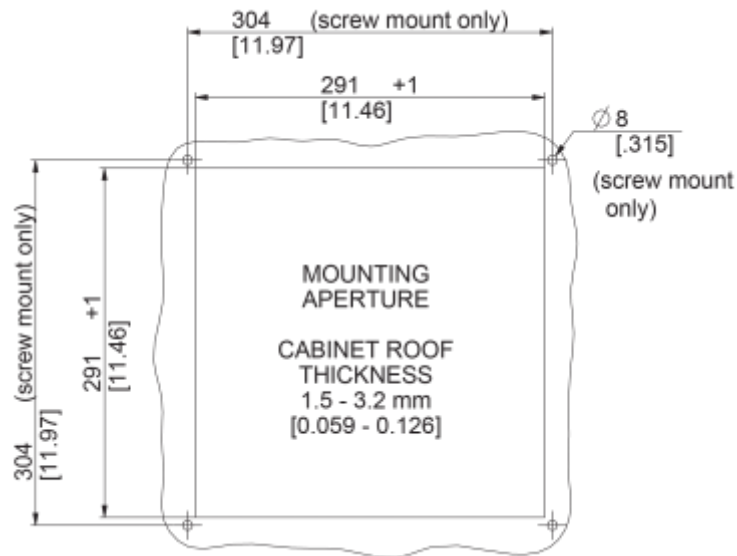

Cut Out Dimension: