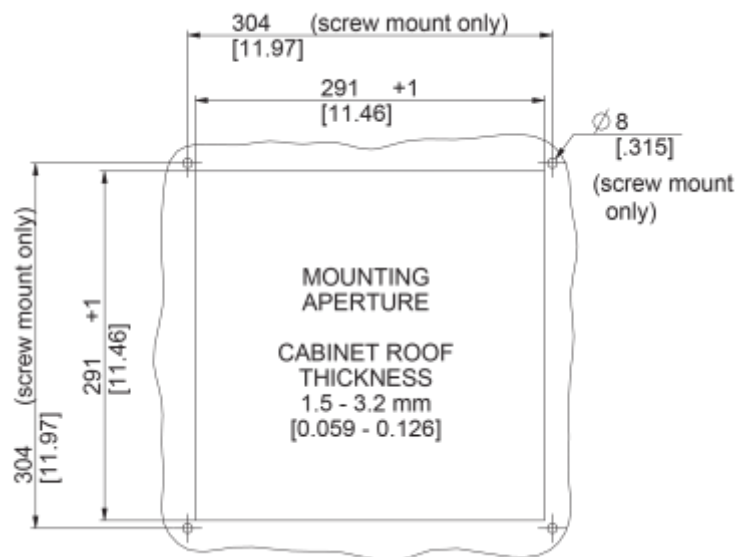

Roof Fan

Description

Order Number:	6095A3000
Brand Name:	SOLIFLEX
Colour:	RAL 7035
Housing Material:	Mild steel, powder coated
Ingress Protection:	IP 54, Type 1, 12
Approvals:	CE, cURus

Technical Data

Operating Temperature Range:	-10°C - 55°C
Air flow unimpeded:	970 m ³ /h
Static pressure:	750 Pa
Mounting:	top mounted
Dimensions A x B x C (D+E):	147 x 457 x 457 mm
Weight:	7 kg
Cut out dimensions:	291 x 291 mm
Voltage / Frequency:	115 V ~ 60 Hz
Rated current:	1.9 A
Power consumption:	225 W
Degree of separation:	85% - DIN 24185
Filter class:	G3 (Aluminium optional)
Noise level:	76 dB(A)
Connection:	4 pole connector

Cut Out Dimension:

[click image to enlarge](#)

Order Information

Taric code	84145915
GTIN (EAN)	5350604100893