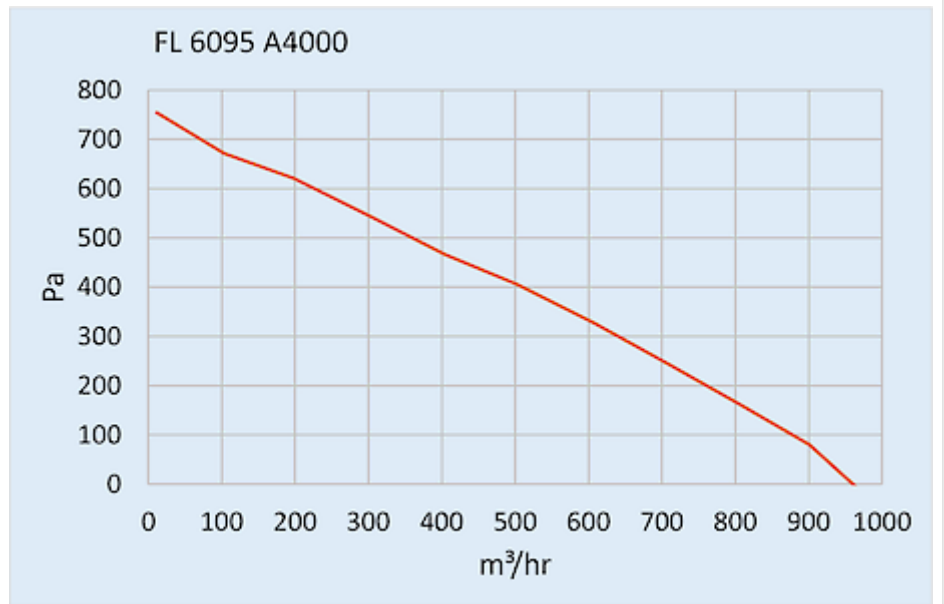

Performance graph: