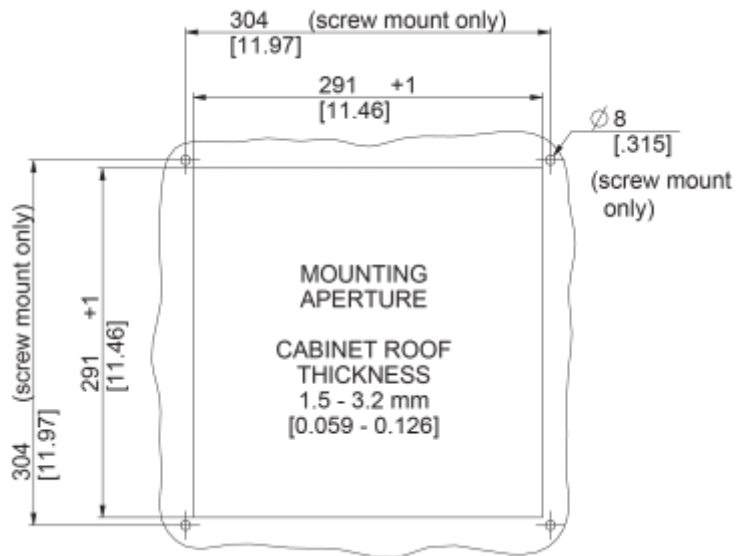

Cut Out Dimension: