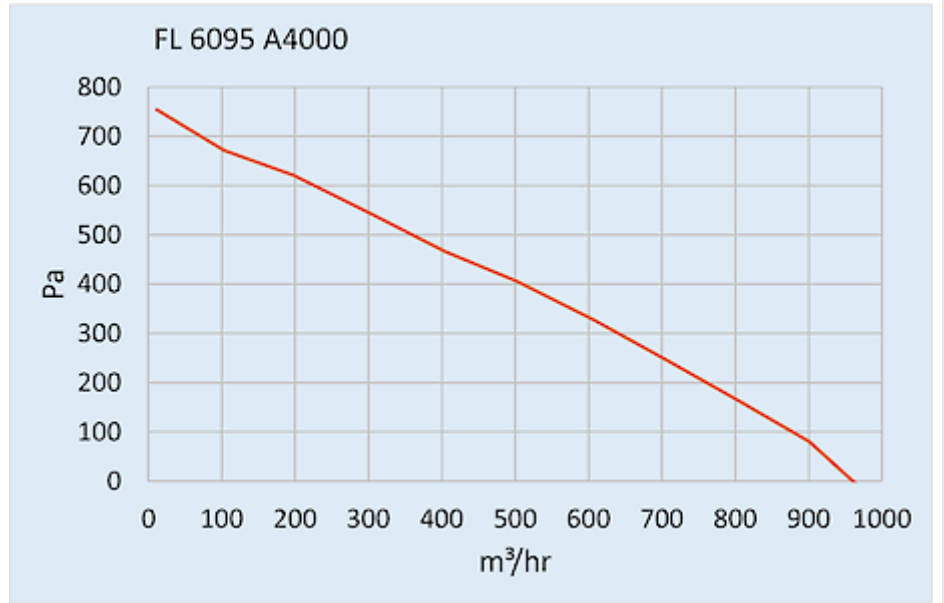

Performance graph: