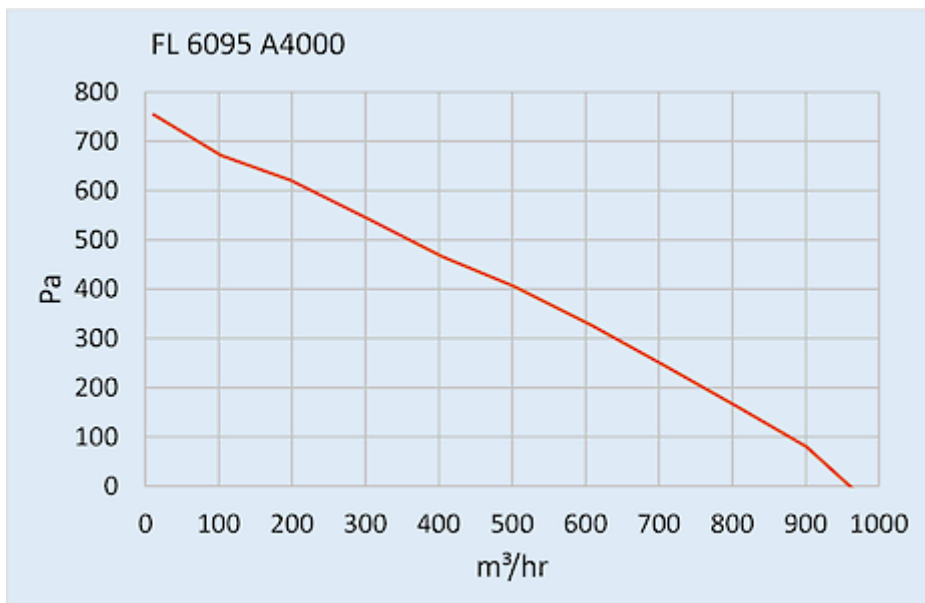

Performance graph: