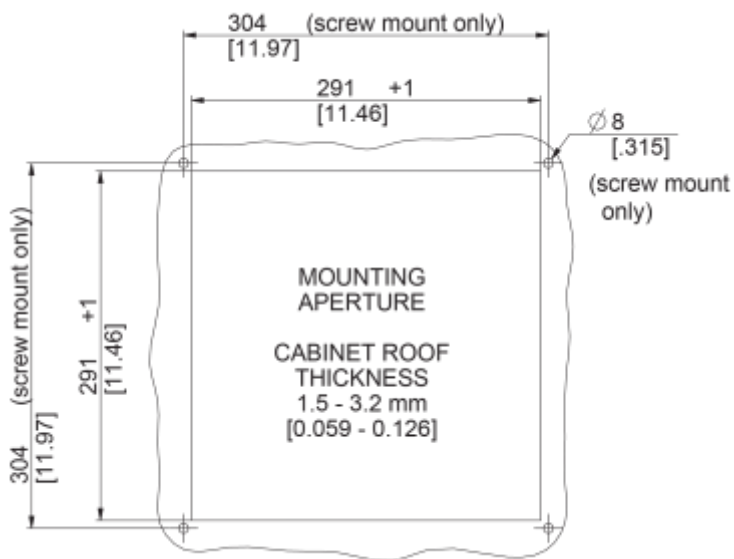

Cut Out Dimension: