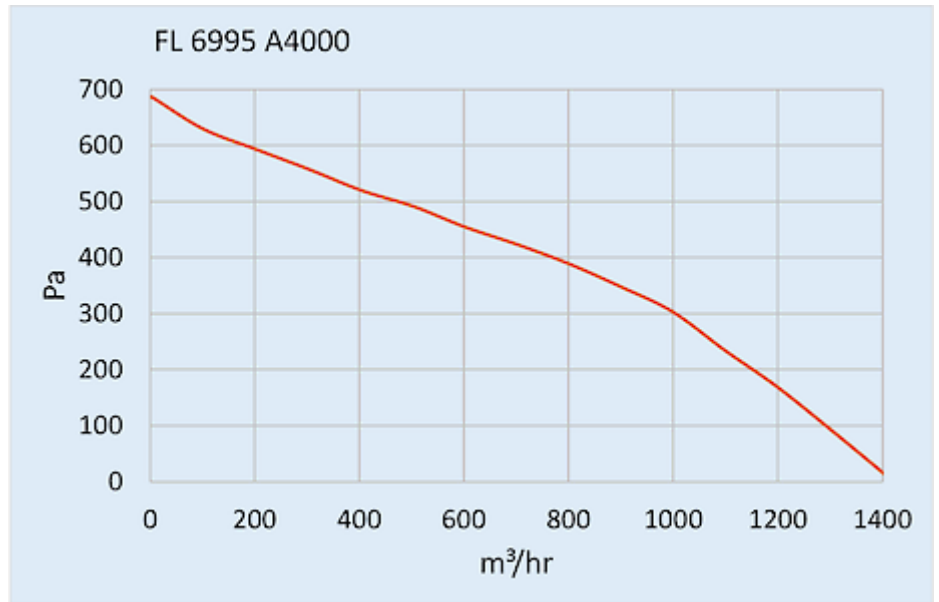

Performance graph: