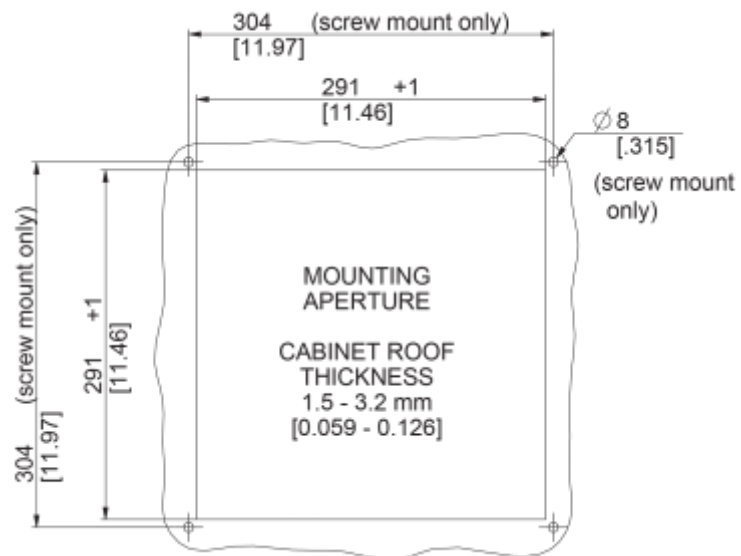

Cut out Dimensions: