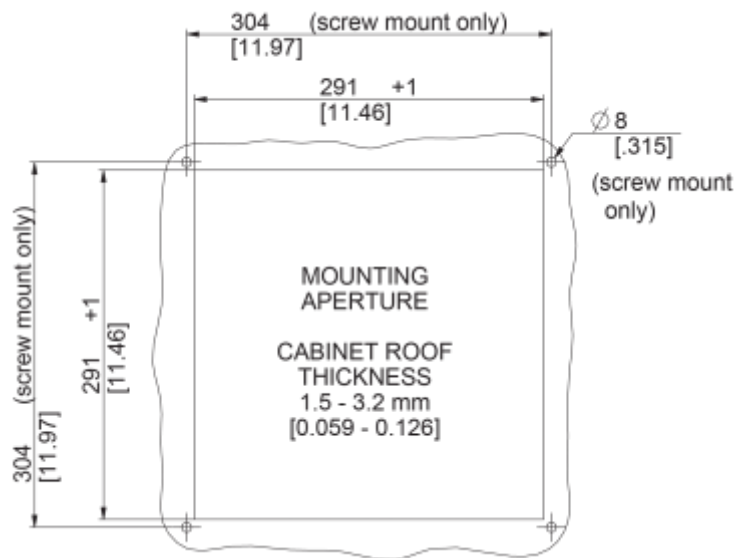

Cut Out Dimension: