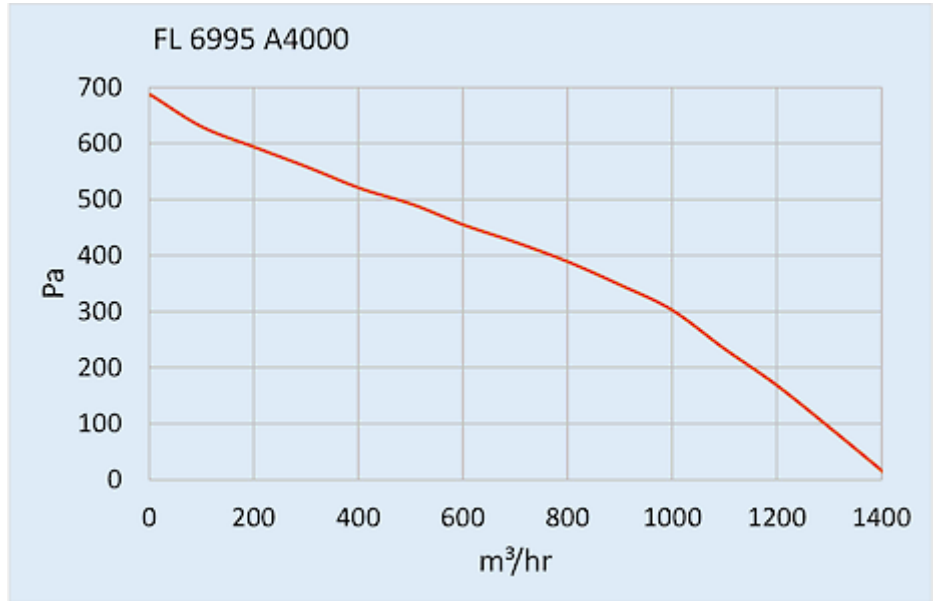

Performance graph: