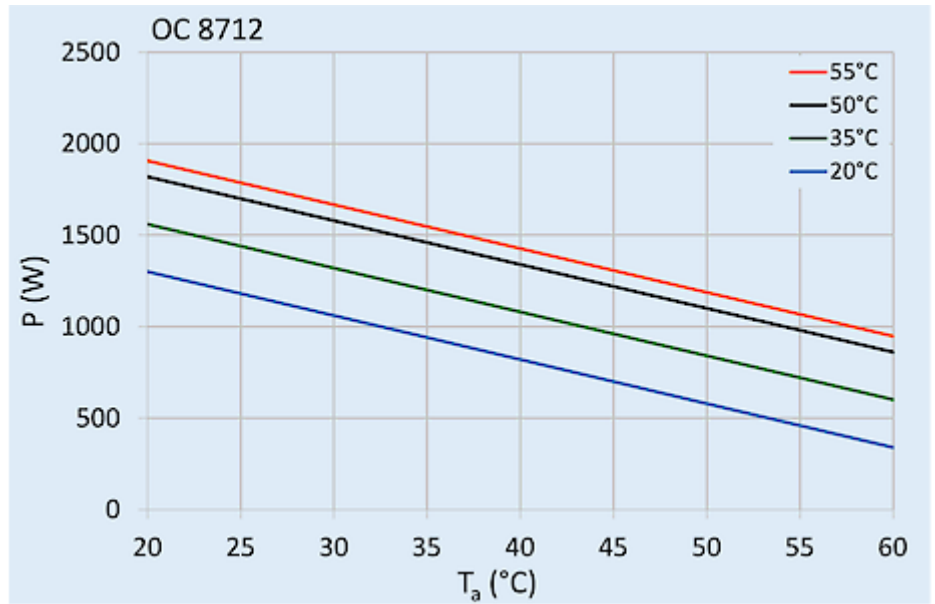

Performance graph: