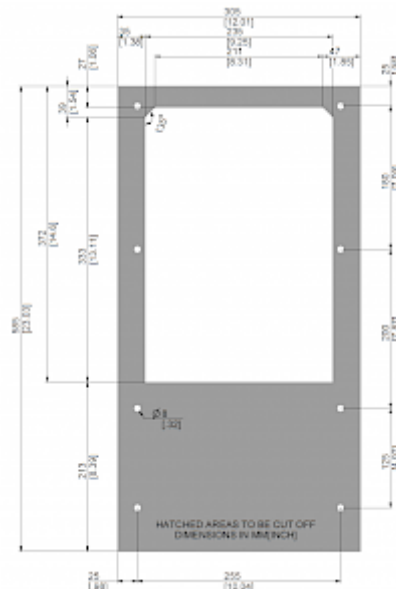

Please click on the graphics to download.

More CAD drawings can be found under [Product Download](#).

> [Overview Product Group SOLITHERM PROTEC - for aggressive conditions](#)

**Performance graph:**

[click image to enlarge](#)

**Cut out Dimensions:**

[click image to enlarge](#)