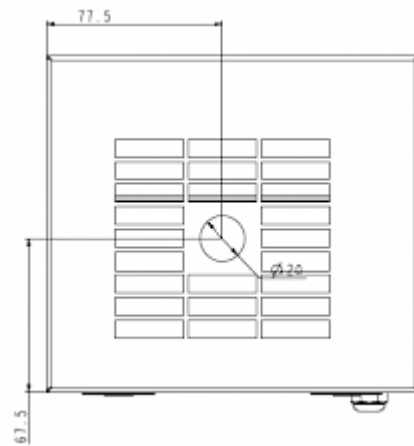

Description

Order Number:	82000001
Colour:	RAL 7035
Housing Material:	Mild steel, powder coated
Note:	Evaporation capacity app. 250 ml/hr.
Approvals:	CE

Technical Data

Mounting:	External
Dimensions A x B x C (D+E):	103 x 164 x 148 mm
Voltage / Frequency:	230 V ~ 50/60 Hz
Starting current:	2 A

Please click on the graphics to download.
More CAD drawings can be found under [Product Download](#).
> [Overview Product Group ACCESSORIES for cooling units](#)

Air flow:

click image to enlarge
 click image to enlarge

Cut Out Dimension:

click image to enlarge

Order Information

GTIN (EAN)

5350604300231
