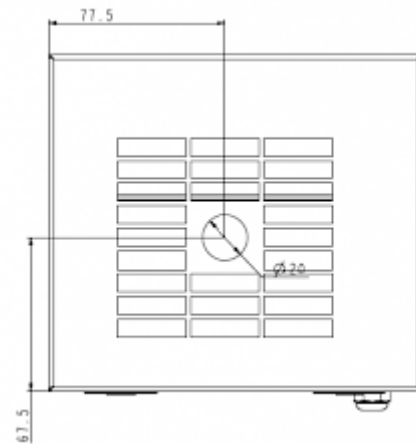

Description

Order Number:	82000001
Colour:	RAL 7035
Housing Material:	Mild steel, powder coated
Note:	Evaporation capacity app. 250 ml/hr.
Approvals:	CE

Technical Data

Mounting:	External
Dimensions A x B x C (D+E):	103 x 164 x 148 mm
Voltage / Frequency:	230 V ~ 50/60 Hz
Starting current:	2 A

Please click on the graphics to download.
More CAD drawings can be found under [Product Download](#).
> [Overview Product Group ACCESSORIES for cooling units](#)

Air flow:

click image to enlarge

click image to enlarge

Cut out Dimensions:

click image to enlarge

Order Information

GTIN (EAN)

5350604300231
