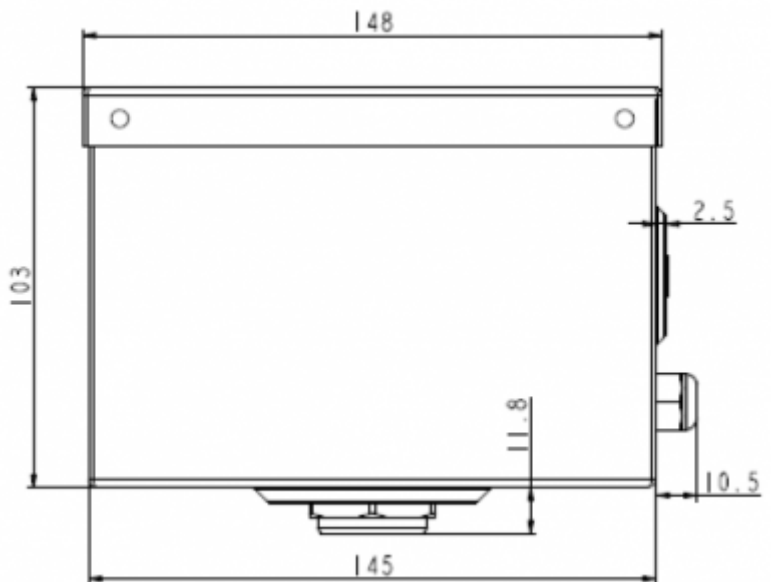

Description

Order Number:	82000001
Colour:	RAL 7035
Housing Material:	Mild steel, powder coated
Note:	Evaporation capacity app. 250 ml/hr.
Approvals:	CE

Technical Data

Mounting:	External
Dimensions A x B x C (D+E):	103 x 164 x 148 mm
Voltage / Frequency:	230 V ~ 50/60 Hz
Starting current:	2 A

Cut Out Dimension:

[click image to enlarge](#)

Order Information

GTIN (EAN)

5350604300231
