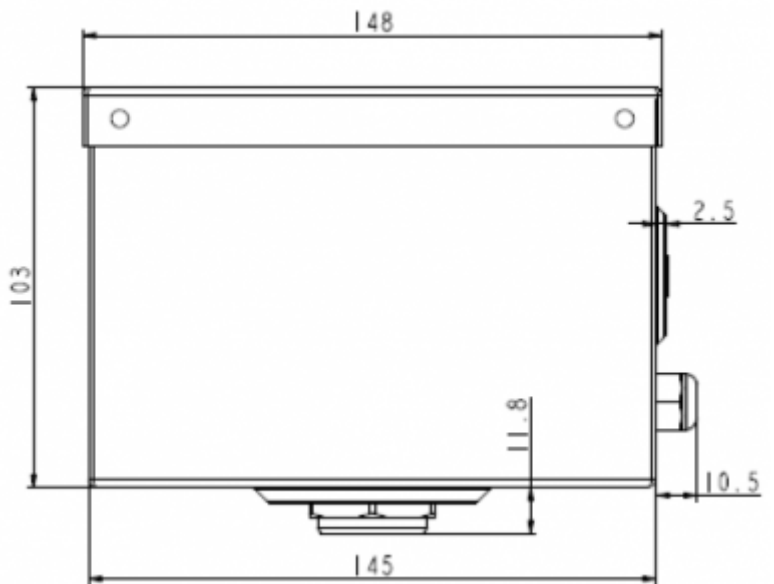

Description

Order Number:	82000001
Colour:	RAL 7035
Housing Material:	Mild steel, powder coated
Note:	Evaporation capacity app. 250 ml/hr.
Approvals:	CE

Technical Data

Mounting:	External
Dimensions A x B x C (D+E):	103 x 164 x 148 mm
Voltage / Frequency:	230 V ~ 50/60 Hz
Starting current:	2 A

Please click on the graphics to download.
More CAD drawings can be found under [Product Download](#).
> [Overview Product Group ACCESSORIES for cooling units](#)

Air flow:

click image to enlarge
 click image to enlarge

Cut Out Dimension:

click image to enlarge

Order Information

GTIN (EAN)

5350604300231
