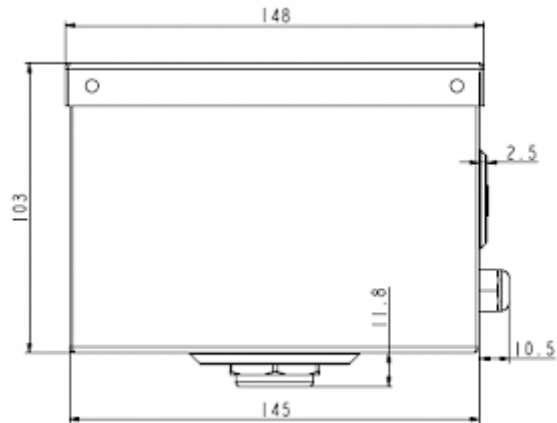

Description

Order Number:	82000001
Colour:	RAL 7035
Housing Material:	Mild steel, powder coated
Note:	Evaporation capacity app. 250 ml/hr.
Approvals:	CE

Technical Data

Mounting:	External
Dimensions A x B x C (D+E):	103 x 164 x 148 mm
Voltage / Frequency:	230 V ~ 50/60 Hz
Starting current:	2 A

Please click on the graphics to download.
More CAD drawings can be found under [Product Download](#).
> [Overview Product Group ACCESSORIES for cooling units](#)

Air flow:

click image to enlarge
 click image to enlarge

Cut Out Dimension:

click image to enlarge

Order Information

GTIN (EAN)

5350604300231
