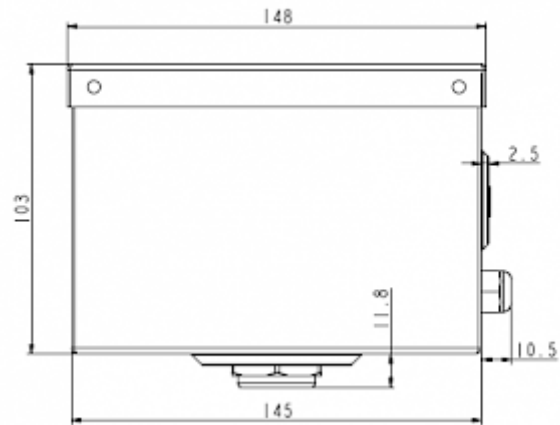

Description

Order Number:	82000001
Colour:	RAL 7035
Housing Material:	Mild steel, powder coated
Note:	Evaporation capacity app. 250 ml/hr.
Approvals:	CE

Technical Data

Mounting:	External
Dimensions A x B x C (D+E):	103 x 164 x 148 mm
Voltage / Frequency:	230 V ~ 50/60 Hz
Starting current:	2 A

Please click on the graphics to download.
More CAD drawings can be found under [Product Download](#).
> [Overview Product Group ACCESSORIES for cooling units](#)

Air flow:

click image to enlarge

click image to enlarge

Cut out Dimensions:

click image to enlarge

Order Information

GTIN (EAN)

5350604300231
