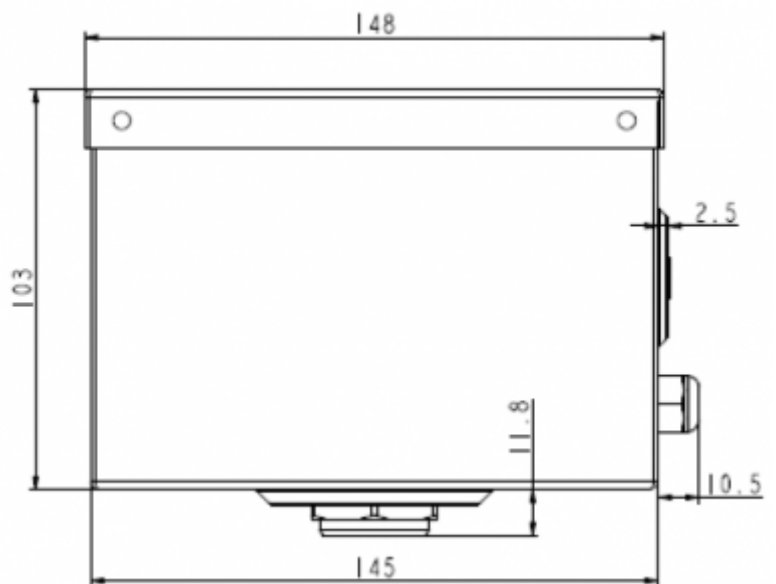

Description

Order Number:	82000001
Colour:	RAL 7035
Housing Material:	Mild steel, powder coated
Note:	Evaporation capacity app. 250 ml/hr.
Approvals:	CE

Technical Data

Mounting:	External
Dimensions A x B x C (D+E):	103 x 164 x 148 mm
Voltage / Frequency:	230 V ~ 50/60 Hz
Starting current:	2 A

Please click on the graphics to download.
More CAD drawings can be found under [Product Download](#).
> [Overview Product Group ACCESSORIES for cooling units](#)

Air flow:

click image to enlarge

click image to enlarge

Cut out Dimensions:

click image to enlarge

Order Information

GTIN (EAN)

5350604300231
