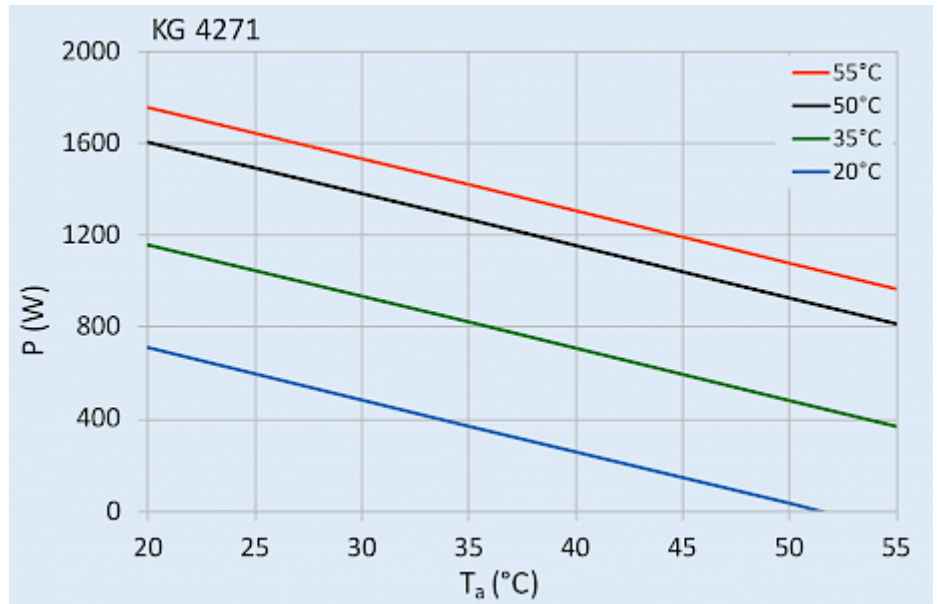

Performance graph: