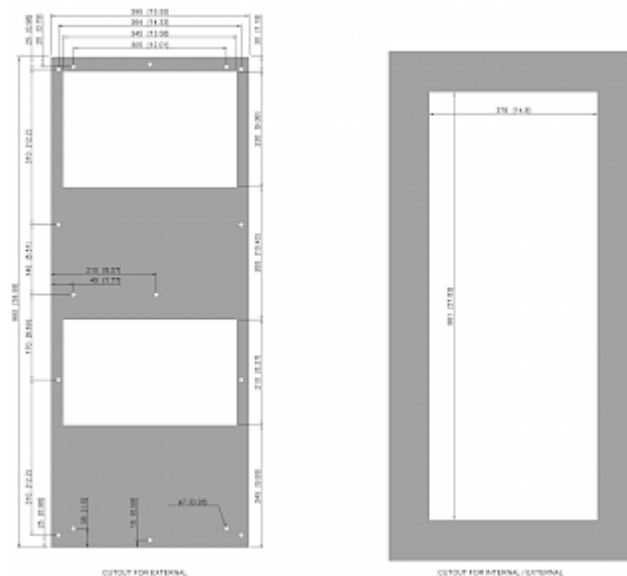

## Technical Data

<b>Cooling capacity L35L35 (EN14511-3):</b>	820 W @ 50 Hz 885 W @ 60 Hz
<b>Cooling capacity L35L50 (EN14511-3):</b>	480 W @ 50 Hz 530 W @ 60 Hz
<b>Compressor type:</b>	Rotary piston compressor
<b>Refrigerant / GWP:</b>	R 513A / 630
<b>Refrigerant charge:</b>	280 g / 9.9 oz
<b>High / low Pressure:</b>	23 / 13 bar 334 / 198 psig
<b>Air flow volume (system / unimpeded):</b>	Ambient air circuit: 320 / 650 m <sup>3</sup> /h Cabinet air circuit: 290 / 550 m <sup>3</sup> /h
<b>Operating Temperature Range:</b>	10°C - 55°C
<b>Mounting:</b>	Wall mounted / Recessed
<b>Dimensions A x B x C (D+E):</b>	980 x 395 x 145 (25+120) mm
<b>Weight:</b>	38 kg
<b>Cut out dimensions:</b>	961 x 376 mm
<b>Voltage / Frequency:</b>	380-415 V 50 Hz 3~ 400-460 V 60 Hz 3~
<b>Current L35L35:</b>	1.5 A @ 50 Hz 1.5 A @ 60 Hz
<b>Starting current:</b>	8.2 A
<b>Max. current:</b>	1.6 A
<b>Nominal power L35L35:</b>	650 W @ 50 Hz 770 W @ 60 Hz
<b>Max. power:</b>	860 W
<b>Fuse:</b>	3 x 6 A (T)
<b>Max circuit ampacity:</b>	15 A
<b>Short-circuit current rating:</b>	5 kA
<b>Rated current compressor:</b>	8.2 A
<b>Full load current fans:</b>	2.9 A
<b>Connection:</b>	Connection terminal block

Please click on the graphics to download.

More CAD drawings can be found under [Product Download](#).

> [Overview Product Group SLIMLINE - filterless cooling units](#)

**Performance graph:**

click image to enlarge

**Air flow:**

click image to enlarge

**Cut out Dimensions:**

click image to enlarge

## Order Information

<b>Box dimensions</b>	1074.5 x 496 x 204 mm
<b>Gross weight</b>	43 kg
<b>Taric code</b>	84158200
<b>GTIN (EAN)</b>	5350604370999