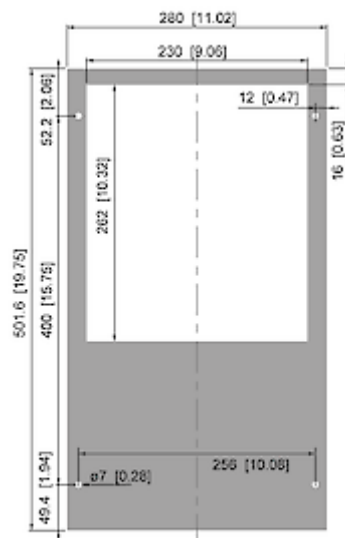

Accessories:

[Stainless Steel Filter Holder 4304](#)

[Fibre Filter Media 4304](#)

[Washable Aluminium Filter 4304](#)

Technical Data

| | |
|--|---|
| Cooling capacity L35L35 (EN14511-3): | 320 W @ 50 Hz 360 W @ 60 Hz |
| Cooling capacity L35L50 (EN14511-3): | 200 W @ 50 Hz 220 W @ 60 Hz |
| Compressor type: | Reciprocating compressor |
| Refrigerant / GWP: | R134a / 1430 |
| Refrigerant charge: | 79 g / 2.78 oz |
| High / low Pressure: | 25 / 6 bar 365 / 88 psig |
| Operating Temperature Range: | 10°C - 55°C |
| Air flow volume (system / unimpeded): | Ambient air circuit: 90 / 250 m ³ /h Cabinet air circuit: 115 / 136 m ³ /h |
| Mounting: | External |
| Dimensions A x B x C (D+E): | 501.6 x 280 x 200 mm |
| Weight: | 19.5 kg |
| Cut out dimensions: | 480 x 240 mm |
| Voltage / Frequency: | 230 V ~ 50/60 Hz |
| UL Voltage / Frequency: | 230 V ~ 60 Hz |
| Current L35L35: | 1.9 A @ 50 Hz 2.0 A @ 60 Hz |
| Starting current: | 6.1 A |
| Max. current: | 2.8 A |
| Nominal power L35L35: | 335 W @ 50 Hz 380 W @ 60 Hz |
| Max. power: | 550 W |
| Fuse: | 6 A (T) |
| Short-circuit current rating: | 5 kA |
| Connection: | Connection terminal block |

Please click on the graphics to download.
More CAD drawings can be found under [Product Download](#).

> [Overview Product Group COMPACT INDOOR - reliable and economical](#)

Performance graph:

click image to enlarge

Air flow:

click image to enlarge

Cut Out Dimension:

CUTOUT FOR EXTERNAL

click image to enlarge

Order Information

| | |
|---|--------------------|
| Stainless steel housing part no. | 4304002 |
| Box dimensions | 535 x 323 x 225 mm |
| Gross weight | 19 kg |
| Taric code | 84158200 |