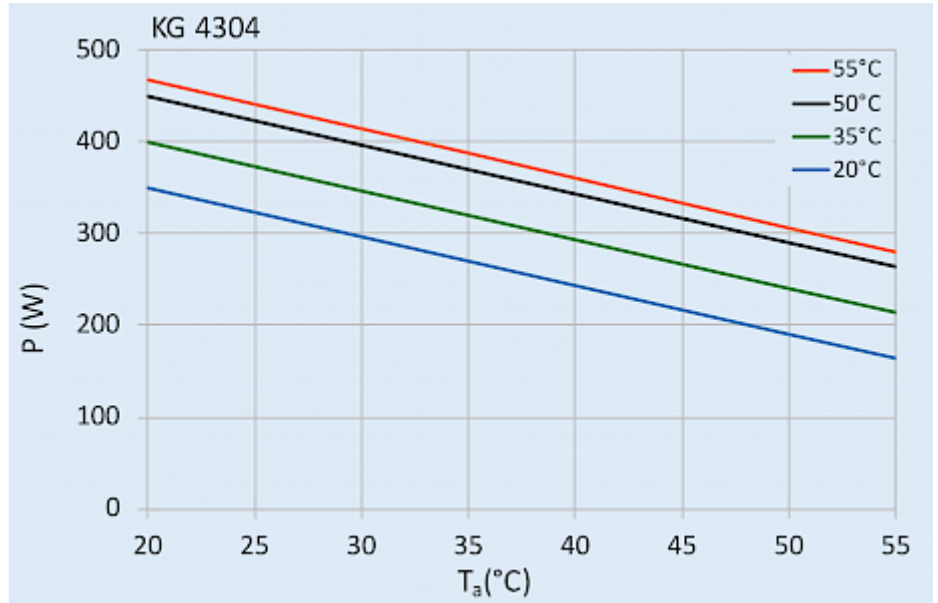

Performance graph:

click image to enlarge