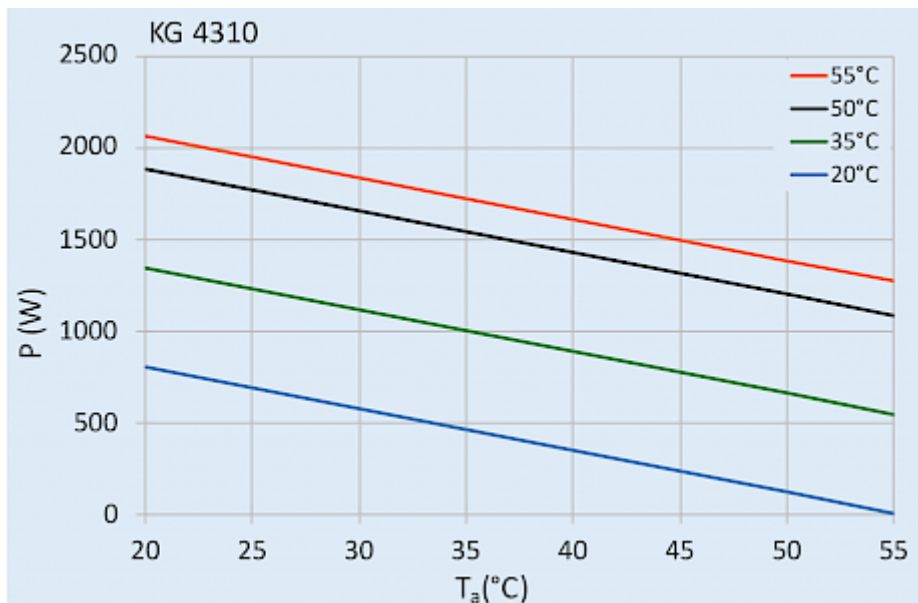

Performance graph: