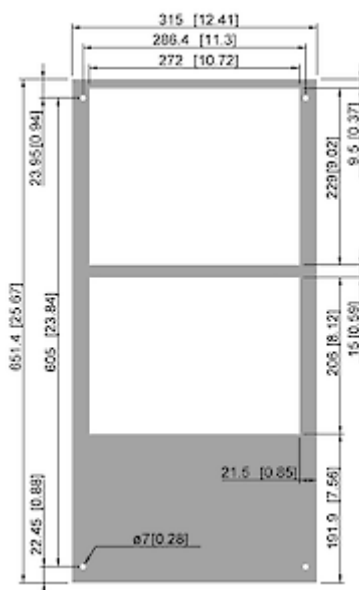

Technical Data

Cooling capacity L35L35 (EN14511-3):	1000 W @ 50 Hz 1080 W @ 60 Hz
Cooling capacity L35L50 (EN14511-3):	730 W @ 50 Hz 745 W @ 60 Hz
Compressor type:	Reciprocating compressor
Refrigerant / GWP:	R134a / 1430
Refrigerant charge:	180 g / 6.3 oz
High / low Pressure:	29.5 / 6 bar 425 / 88 psig
Air flow volume (system / unimpeded):	Ambient air circuit: 410 / 850 m ³ /h Cabinet air circuit: 300 / 550 m ³ /h
Operating Temperature Range:	10°C - 55°C
Mounting:	Wall mounted
Dimensions A x B x C (D+E):	651.4 x 315 x 260 mm
Weight:	30 kg
Cut out dimensions:	635 x 275 mm
Voltage / Frequency:	230 V ~ 50/60 Hz
UL Voltage / Frequency:	230 V ~ 60 Hz
Current L35L35:	3.2 A
Starting current:	15.9 A
Max. current:	4.1 A
Nominal power L35L35:	550 W @ 50 Hz 640 W @ 60 Hz
Max. power:	820 W
Fuse:	10 A (T)
Short-circuit current rating:	5 kA
Connection:	Connection terminal block

Please click on the graphics to download.

More CAD drawings can be found under [Product Download](#).

> [Overview Product Group COMPACT INDOOR - reliable and economical](#)

Performance graph:

click image to enlarge

Air flow:

click image to enlarge

Cut Out Dimension:

click image to enlarge

Order Information

Stainless steel housing part no.	4310002
With condensate evaporation part no.	43100101
Box dimensions	685 x 353 x 295 mm
Gross weight	31.5 kg
Taric code	84158200