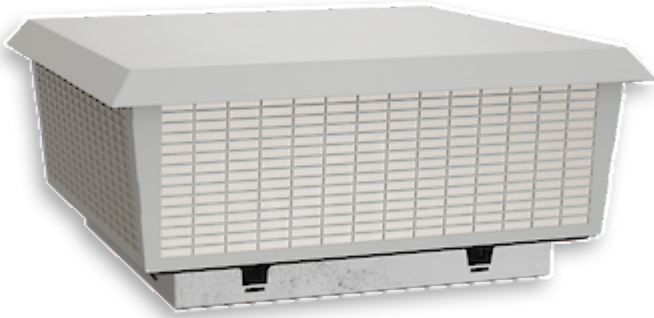

Roof Fan

Description

Order Number:	6996A4000
Brand Name:	SOLIFLEX
Colour:	RAL 7035
Housing Material:	Mild steel, powder coated
Ingress Protection:	IP 21
Note:	Airflow with aluminium filter (optional) 1300 m ³ /hr
Approvals:	CE

Technical Data

Operating Temperature Range: -20°C - 55°C

Air flow unimpeded: 1500 m³/h

Mounting: top mounted

Dimensions A x B x C (D+E): 310 x 560 x 560 mm

Weight: approx. 16 kg

Cut out dimensions: 410 x 410 mm