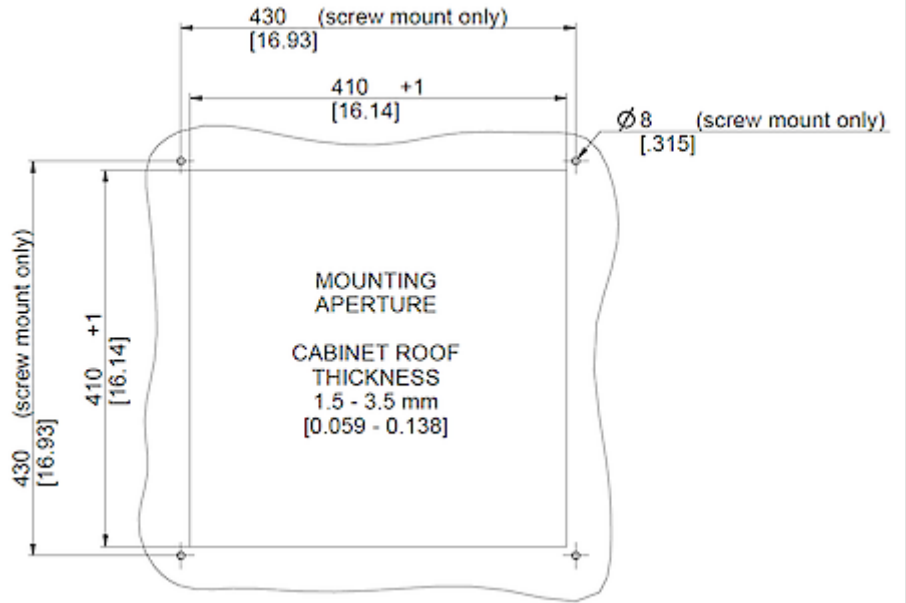

Technical Data

Operating Temperature Range: -20°C - 55°C

Air flow unimpeded: 1500 m³/h

Mounting: top mounted

Dimensions A x B x C (D+E): 310 x 560 x 560 mm

Weight: approx. 16 kg

Cut out dimensions: 410 x 410 mm

Please click on the graphics to download.

More CAD drawings can be found under [Product Download](#).

> [Overview Product Group SOLIFLEX - Filter fans & exhaust filters](#)

Cut Out Dimension:

click image to enlarge