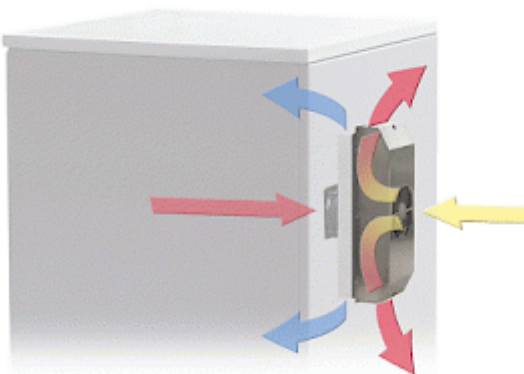

Performance graph:

[click image to enlarge](#)

Air flow:

[click image to enlarge](#)

Cut Out Dimension:

[click image to enlarge](#)