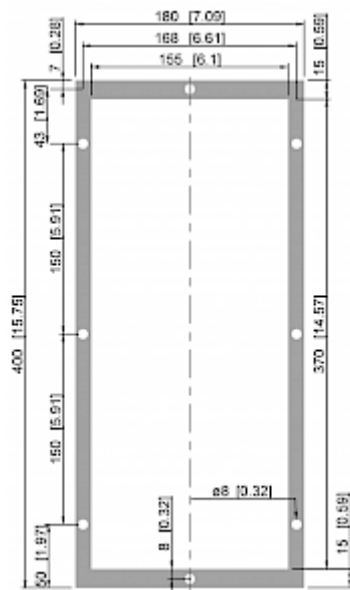

## Technical Data

<b>Cooling capacity L35L35 (EN14511-3):</b>	150 W
<b>Operating Temperature Range:</b>	-20°C - 70°C
<b>UL temperature range:</b>	-20°C - 65°C
<b>Air flow volume (system / unimpeded):</b>	Ambient air circuit: 120 / 260 m <sup>3</sup> /h Cabinet air circuit: 60 / 170 m <sup>3</sup> /h
<b>Mounting:</b>	Recessed
<b>Dimensions A x B x C (D+E):</b>	400 x 180 x 170 (79+91) mm
<b>Weight:</b>	9 kg
<b>Cut out dimensions:</b>	370 x 155 mm
<b>Voltage / Frequency:</b>	24 V DC
<b>Current L35L35:</b>	6.3 A
<b>Starting current:</b>	11 A
<b>Max. current:</b>	7.9 A
<b>Nominal power L35L35:</b>	170 W
<b>Max. power:</b>	188 W
<b>Fuse:</b>	10 A (T)
<b>Connection:</b>	Connection terminal block

**Air flow:**

[click image to enlarge](#)

**Cut Out Dimension:**

[click image to enlarge](#)

## Order Information

<b>Stainless steel AISI 316 (V4A) housing part no.</b>	31523034
<b>Box dimension</b>	486.6 x 205 x 183.5 mm
<b>Gross weight</b>	11 kg
<b>Taric code</b>	84158300