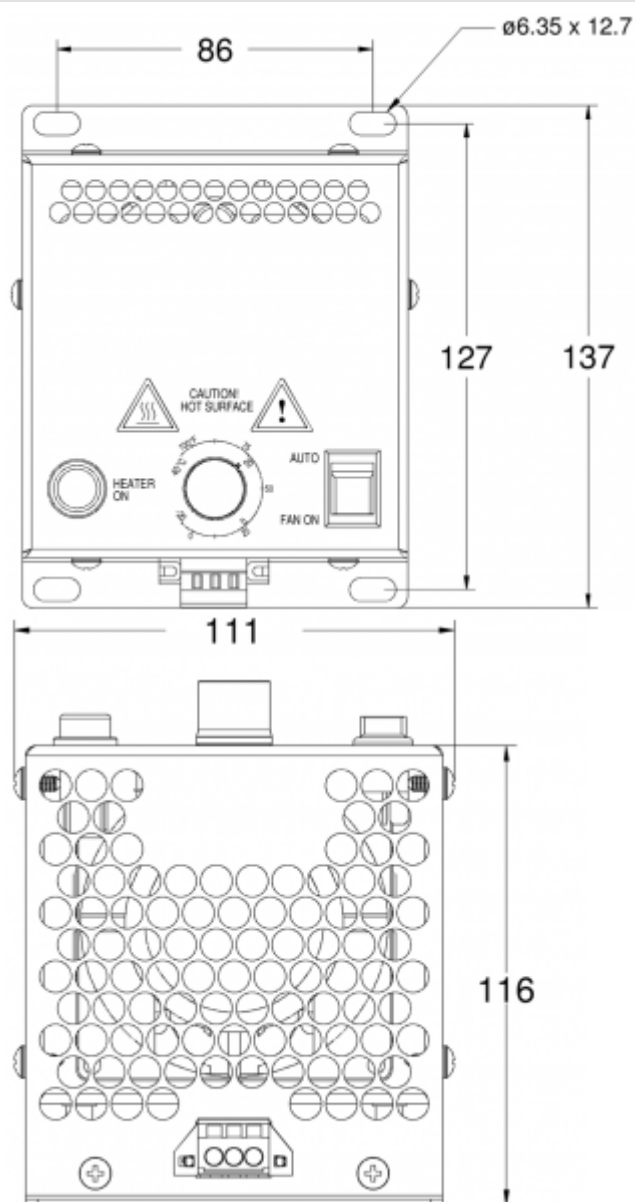

## Description

<b>Order Number:</b>	801125D22001
<b>Brand Name:</b>	SOLIFLEX
<b>Colour:</b>	silver
<b>Housing Material:</b>	Aluminum
<b>IP protection class to EN 60 529:</b>	IP 20
<b>Included:</b>	Adjustable thermostat status indicator light Fan switch Auto / On
<b>Optional:</b>	35mm DIN Rail clip (EN50022) Part-no. SP-KH801-AK-1
<b>Approvals:</b>	CE
<b>UL File Number:</b>	E358386

## Technical Data

<b>Heating power at 10°C:</b>	125 W
<b>Operating Temperature Range:</b>	-20°C - 40°C
<b>Mounting:</b>	DIN rail
<b>Dimensions A x B x C (D+E):</b>	137 x 111 x 116 mm
<b>Weight:</b>	0.8 kg
<b>Voltage / Frequency:</b>	24 V DC
<b>Rated current:</b>	5.3 A
<b>Fan air flow, approx.:</b>	27 m <sup>3</sup> /h
<b>Fuse:</b>	6 A (T)
<b>Connection:</b>	Terminal block

Please click on the graphics to download.  
More CAD drawings can be found under [Product Download](#).  
> [Overview Product Group SOLIFLEX - enclosure Heaters](#)

**Air flow:**

click image to enlarge

**Cut out Dimensions:**