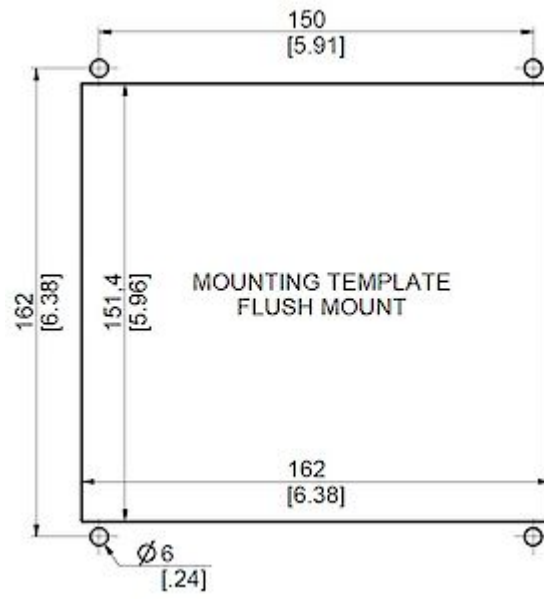

Mounting frame for dehumidifier TG 3039

Description

Order Number:	1019305
Brand Name:	SOLIFLEX
Colour:	Black
Housing Material:	PC UL94V-0
Note:	Mounting frame for thermoelectric dehumidifier 3039303
Approvals:	CE, cURus

Technical Data

Condensation rate 30°C / 80%rH.:	25 ml/hr
Operating Temperature Range:	0°C - 65°C
Mounting:	Wall mounted
Voltage / Frequency:	24 V DC
Connection:	Connection terminal block

Please click on the graphics to download.

More CAD drawings can be found under [Product Download](#).

> [Overview Product Group SOLIFLEX - thermostats and hygrometers for enclosures](#)

Cut out Dimensions:

[click image to enlarge](#)