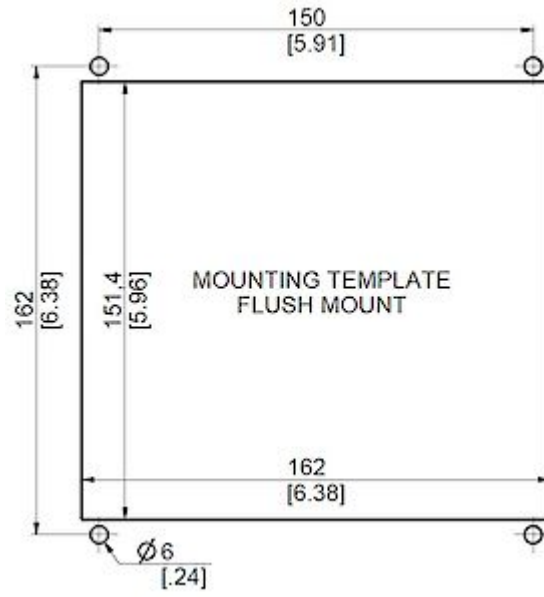

Mounting frame for dehumidifier TG 3039

Description

Order Number:	1019305
Brand Name:	SOLIFLEX
Colour:	Black
Housing Material:	PC UL94V-0
Note:	Mounting frame for thermoelectric dehumidifier 3039303
Approvals:	CE, cURus

Technical Data

Condensation rate 30°C / 80%rH.:	25 ml/hr
Operating Temperature Range:	0°C - 65°C
Mounting:	Wall mounted
Voltage / Frequency:	24 V DC
Connection:	Connection terminal block

Please click on the graphics to download.

More CAD drawings can be found under [Product Download](#).

> [Overview Product Group SOLIFLEX - thermostats and hygrometers for enclosures](#)

Cut out Dimensions:

[click image to enlarge](#)