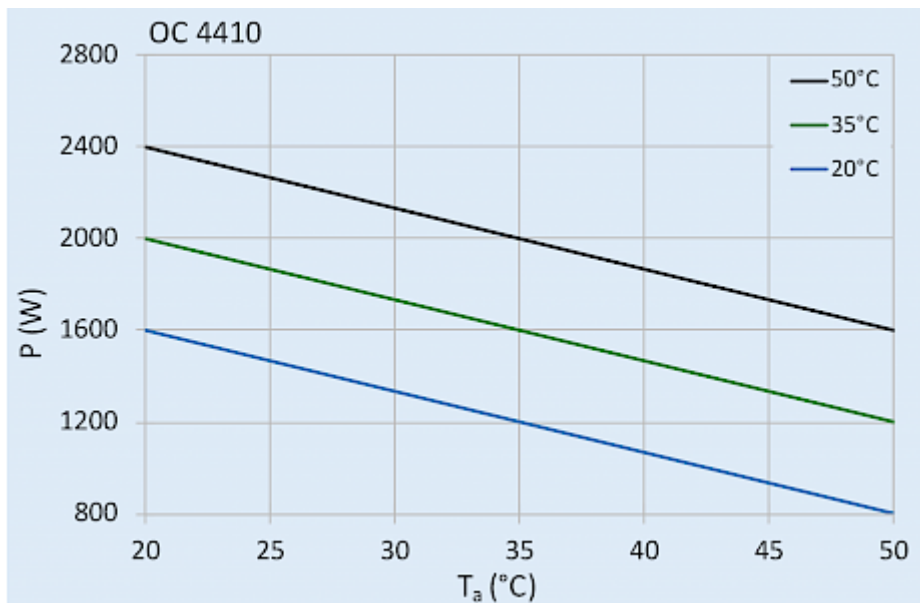

Performance graph:

click image to enlarge

Cut Out Dimension: