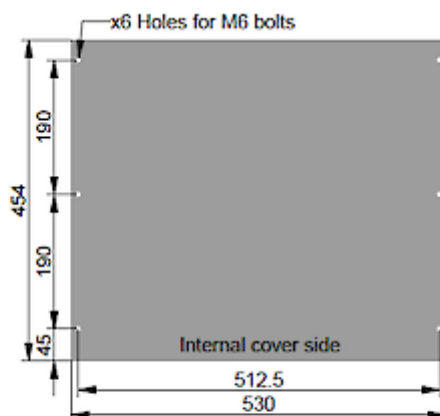

## Technical Data

|  |   |
|--|---|
| <b>Cooling capacity L35L35 (EN14511-3):</b>  | 1600 W (L40L45)   |
| <b>Compressor type:</b>                      | Rotary piston compressor  |
| <b>Refrigerant / GWP:</b>                    | R134a / 1430  |
| <b>Refrigerant charge:</b>                   | 750 g / 26.5 oz   |
| <b>High / low Pressure:</b>                  | 21 / 6 bar<br>305 / 88 psig   |
| <b>Air flow volume (system / unimpeded):</b> | Ambient air circuit: 530 / 1200 m <sup>3</sup> /h<br>Cabinet air circuit: 375 / 550 m <sup>3</sup> /h |
| <b>Operating Temperature Range:</b>          | +20°C - +50°C   |
| <b>Mounting:</b>                             | Standalone  |
| <b>Dimensions A x B x C (D+E):</b>           | 550 x 557 x 500 mm  |
| <b>Weight:</b>                               | 50 kg   |
| <b>Voltage / Frequency:</b>                  | 230 V ~ 50/60 Hz  |
| <b>Current L35L35:</b>                       | 4.2 A   |
| <b>Starting current:</b>                     | 15.5 A  |
| <b>Max. current:</b>                         | 4.7 A   |
| <b>Nominal power L35L35:</b>                 | 1.02 kW   |
| <b>Fuse:</b>                                 | 10 A (T)  |
| <b>Short-circuit current rating:</b>         | 5 kA  |
| <b>Connection:</b>                           | 2 x 3 m 180 mm flexible plastic duct  |

**Cut Out Dimension:**

click image to enlarge