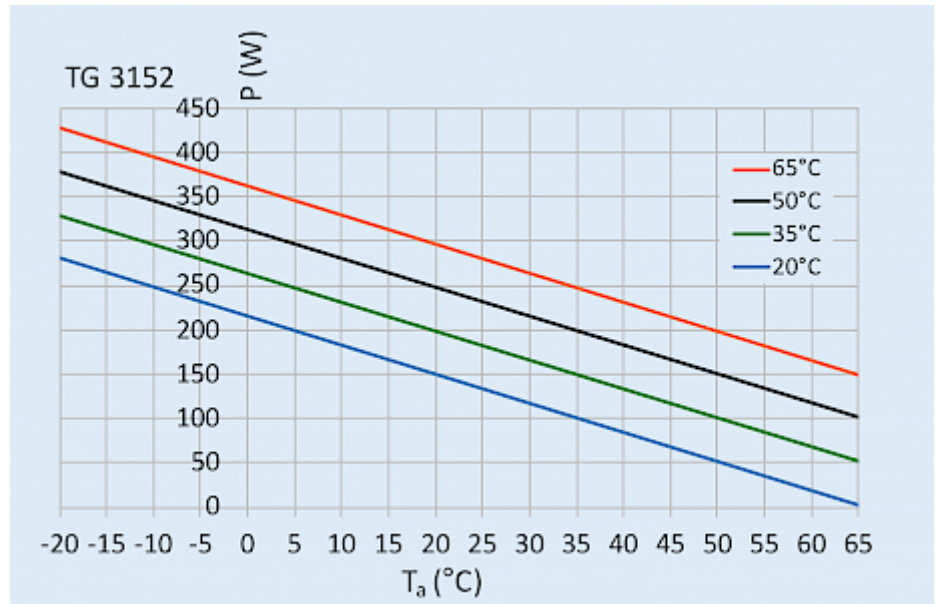

## Technical Data

<b>Cooling capacity L35L35 (EN14511-3):</b>	125 W
<b>Air flow volume (system / unimpeded):</b>	Ambient air circuit: 182 / 442 m <sup>3</sup> /h Cabinet air circuit: 58 / 168 m <sup>3</sup> /h
<b>Operating Temperature Range:</b>	-20°C - 70°C
<b>UL temperature range:</b>	-20°C - 65°C
<b>Mounting:</b>	Recessed
<b>Dimensions A x B x C (D+E):</b>	306 x 203 x 160 (86+74) mm
<b>Weight:</b>	9 kg
<b>Cut out dimensions:</b>	260 x 160 mm
<b>Voltage / Frequency:</b>	24 V DC
<b>Current L35L35:</b>	7.5 A
<b>Starting current:</b>	11.3 A
<b>Max. current:</b>	8.6 A
<b>Nominal power L35L35:</b>	180 W
<b>Max. power:</b>	207 W
<b>Fuse:</b>	12 A (T)
<b>Connection:</b>	Connection terminal block

click image to enlarge

**Air flow:**

click image to enlarge

**Cut out Dimensions:**

click image to enlarge