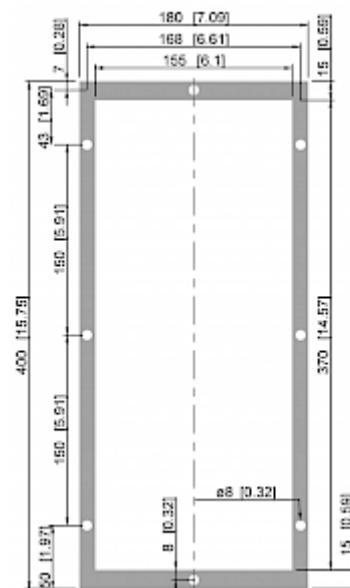

## Technical Data

<b>Cooling capacity L35L35 (EN14511-3):</b>	125 W
<b>Air flow volume (system / unimpeded):</b>	Ambient air circuit: 182 / 442 m <sup>3</sup> /h Cabinet air circuit: 58 / 168 m <sup>3</sup> /h
<b>Operating Temperature Range:</b>	-20°C - 70°C
<b>UL temperature range:</b>	-20°C - 65°C
<b>Mounting:</b>	Recessed
<b>Dimensions A x B x C (D+E):</b>	306 x 203 x 160 (86+74) mm
<b>Weight:</b>	9 kg
<b>Cut out dimensions:</b>	260 x 160 mm
<b>Voltage / Frequency:</b>	24 V DC
<b>Current L35L35:</b>	7.5 A
<b>Starting current:</b>	11.3 A
<b>Max. current:</b>	8.6 A
<b>Nominal power L35L35:</b>	180 W
<b>Max. power:</b>	207 W
<b>Fuse:</b>	12 A (T)
<b>Connection:</b>	Connection terminal block

click image to enlarge

**Air flow:**

click image to enlarge

**Cut out Dimensions:**

click image to enlarge

## Order Information

<b>Stainless steel AISI 316 (V4A) housing part no.</b>	31523034
<b>Box dimension</b>	486.6 x 205 x 183.5 mm
<b>Gross weight</b>	11 kg
<b>Taric code</b>	84158300