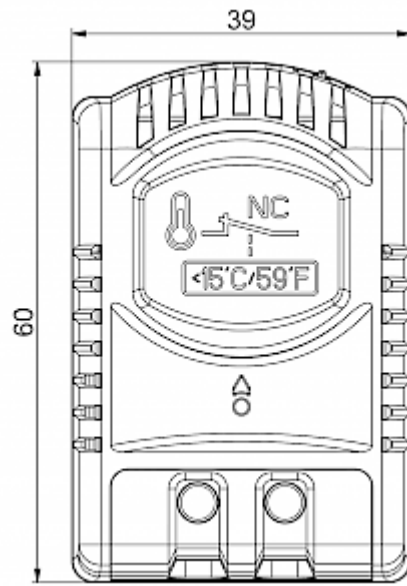

## Technical Data

<b>Operating Temperature Range:</b>	-45°C - 120°C / -40°C - 80°C (UL)
<b>Setting range:</b>	OFF 15°C/59°F - ON 5°C/41°F
<b>Mounting:</b>	DIN Rail 35 mm
<b>Dimensions A x B x C (D+E):</b>	60 x 39 x 38.9 mm
<b>Weight:</b>	~ 50 g
<b>Voltage / Frequency:</b>	max. 250 V AC 16 A(res) / 10 A(ind) max. 72 V DC max. 30 W
<b>Lifetime:</b>	30k Cycles
<b>Connection:</b>	2-pole terminal, clamping torque 0.5 Nm max. solid wire - 2.5 mm <sup>2</sup> max. stranded wire - 1.5 mm <sup>2</sup> max.

Please click on the graphics to download.

More CAD drawings can be found under [Product Download](#).

> [Overview Product Group SOLIFLEX - thermostats and hygrostats for enclosures](#)

**Cut out Dimensions:**