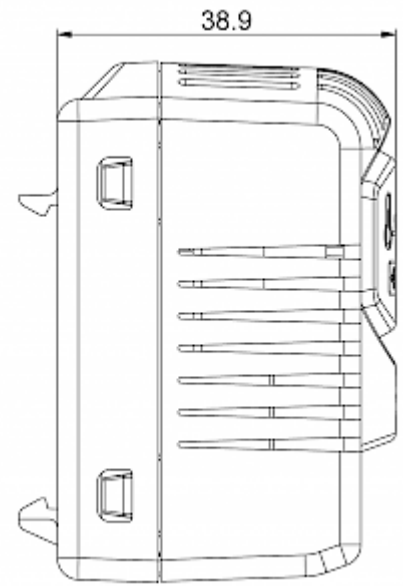

## Technical Data

<b>Operating Temperature Range:</b>	-45°C - 120°C / -40°C - 80°C (UL)
<b>Setting range:</b>	OFF 15°C/59°F - ON 5°C/41°F
<b>Mounting:</b>	DIN Rail 35 mm
<b>Dimensions A x B x C (D+E):</b>	60 x 39 x 38.9 mm
<b>Weight:</b>	~ 50 g
<b>Voltage / Frequency:</b>	max. 250 V AC 16 A(res) / 10 A(ind) max. 72 V DC max. 30 W
<b>Lifetime:</b>	30k Cycles
<b>Connection:</b>	2-pole terminal, clamping torque 0.5 Nm max. solid wire - 2.5 mm <sup>2</sup> max. stranded wire - 1.5 mm <sup>2</sup> max.

Please click on the graphics to download.

More CAD drawings can be found under [Product Download](#).

> [Overview Product Group SOLIFLEX - thermostats and hygrostats for enclosures](#)

**Cut out Dimensions:**