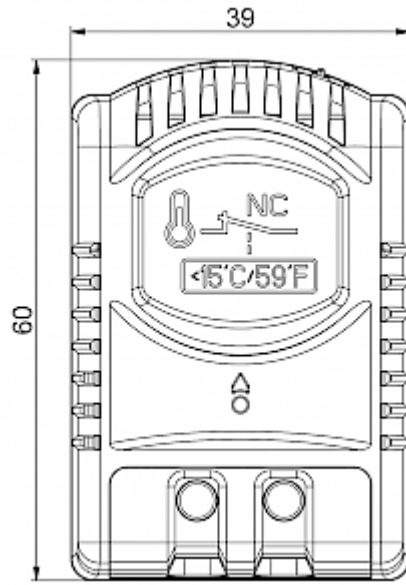

## Technical Data

<b>Operating Temperature Range:</b>	-40°C - 80°C
<b>Setting range:</b>	OFF 25°C/77°F - ON 15°C/59°F
<b>Mounting:</b>	DIN Rail 35 mm
<b>Dimensions A x B x C (D+E):</b>	60 x 39 x 38.9 mm
<b>Weight:</b>	~ 50 g
<b>Voltage / Frequency:</b>	max. 250 V AC 16 A(res) / 10 A(ind) max. 72 V DC max. 30 W
<b>Lifetime:</b>	30k Cycles
<b>Connection:</b>	2-pole terminal, clamping torque 0.5 Nm max. solid wire - 2.5 mm <sup>2</sup> max. stranded wire - 1.5 mm <sup>2</sup> max.

Please click on the graphics to download.

More CAD drawings can be found under [Product Download](#).

> [Overview Product Group SOLIFLEX - accessories for safety inside enclosures](#)

**Cut Out Dimension:**