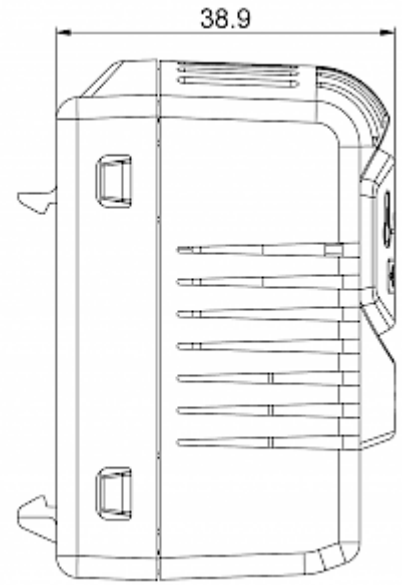

## Technical Data

<b>Operating Temperature Range:</b>	-40°C - 80°C
<b>Setting range:</b>	OFF 25°C/77°F - ON 15°C/59°F
<b>Mounting:</b>	DIN Rail 35 mm
<b>Dimensions A x B x C (D+E):</b>	60 x 39 x 38.9 mm
<b>Weight:</b>	~ 50 g
<b>Voltage / Frequency:</b>	max. 250 V AC 16 A(res) / 10 A(ind) max. 72 V DC max. 30 W
<b>Lifetime:</b>	30k Cycles
<b>Connection:</b>	2-pole terminal, clamping torque 0.5 Nm max. solid wire - 2.5 mm <sup>2</sup> max. stranded wire - 1.5 mm <sup>2</sup> max.

Please click on the graphics to download.

More CAD drawings can be found under [Product Download](#).

> [Overview Product Group SOLIFLEX - accessories for safety inside enclosures](#)

**Cut Out Dimension:**