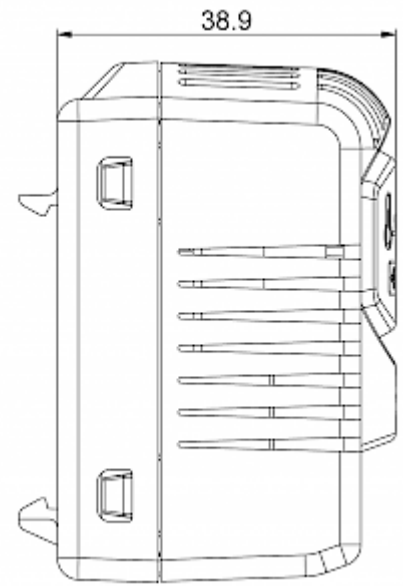

## Technical Data

<b>Operating Temperature Range:</b>	-45°C - 120°C / -40°C - 80°C (UL)
<b>Setting range:</b>	ON 35°C/95°F - OFF 25°C/77°F
<b>Mounting:</b>	DIN Rail 35 mm
<b>Dimensions A x B x C (D+E):</b>	60 x 39 x 38.9 mm
<b>Weight:</b>	~ 50 g
<b>Voltage / Frequency:</b>	max. 250 V AC 16 A(res) / 10 A(ind) max. 72 V DC max. 30 W
<b>Lifetime:</b>	30k Cycles
<b>Connection:</b>	2-pole terminal, clamping torque 0.5 Nm max. solid wire - 2.5 mm <sup>2</sup> max. stranded wire - 1.5 mm <sup>2</sup> max.

Please click on the graphics to download.

More CAD drawings can be found under [Product Download](#).

> [Overview Product Group SOLIFLEX - thermostats and hygrostats for enclosures](#)

**Cut out Dimensions:**