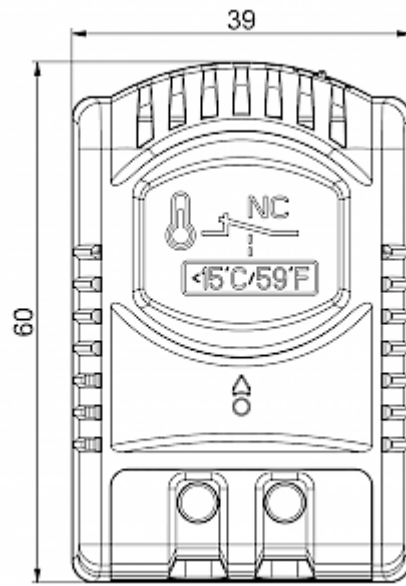

## Technical Data

<b>Operating Temperature Range:</b>	-45°C - 120°C / -40°C - 80°C (UL)
<b>Setting range:</b>	ON 35°C/95°F - OFF 25°C/77°F
<b>Mounting:</b>	DIN Rail 35 mm
<b>Dimensions A x B x C (D+E):</b>	60 x 39 x 38.9 mm
<b>Weight:</b>	~ 50 g
<b>Voltage / Frequency:</b>	max. 250 V AC 16 A(res) / 10 A(ind) max. 72 V DC max. 30 W
<b>Lifetime:</b>	30k Cycles
<b>Connection:</b>	2-pole terminal, clamping torque 0.5 Nm max. solid wire - 2.5 mm <sup>2</sup> max. stranded wire - 1.5 mm <sup>2</sup> max.

Please click on the graphics to download.

More CAD drawings can be found under [Product Download](#).

> [Overview Product Group SOLIFLEX - thermostats and hygrostats for enclosures](#)

**Cut out Dimensions:**