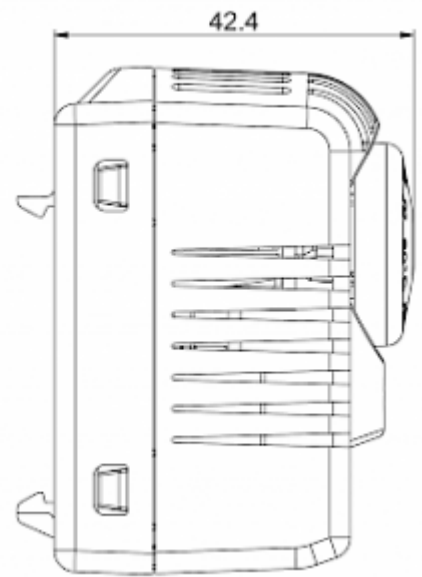

## Technical Data

<b>Operating Temperature Range:</b>	-45°C - 120°C / -40°C - 80°C (UL)
<b>Setting range:</b>	-10°C - 80°C
<b>Mounting:</b>	DIN Rail 35 mm
<b>Dimensions A x B x C (D+E):</b>	60 x 39 x 42.4 mm
<b>Weight:</b>	~ 65 g
<b>Voltage / Frequency:</b>	max. 250 V AC 16 A(res) / 2 A(ind) max. 72 V DC max. 30 W
<b>Lifetime:</b>	100,000 hrs.
<b>Connection:</b>	2-pole terminal, clamping torque 0.5 Nm max. solid wire - 2.5 mm <sup>2</sup> max., stranded wire - 1.5 mm <sup>2</sup> max.

Please click on the graphics to download.

More CAD drawings can be found under [Product Download](#).

> [Overview Product Group SOLIFLEX - thermostats and hygrostats for enclosures](#)

**Cut out Dimensions:**