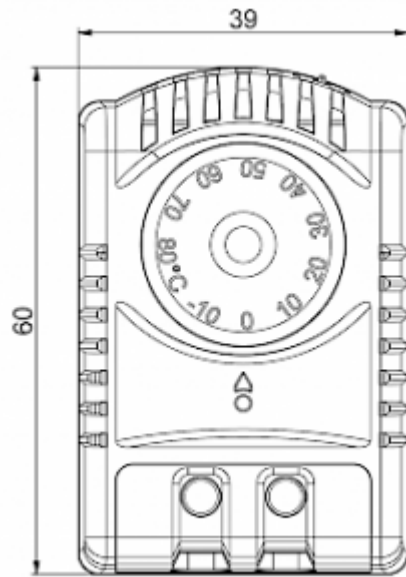

## Technical Data

<b>Operating Temperature Range:</b>	-45°C - 120°C / -40°C - 80°C (UL)
<b>Setting range:</b>	-10°C - 80°C
<b>Mounting:</b>	DIN Rail 35 mm
<b>Dimensions A x B x C (D+E):</b>	60 x 39 x 42.4 mm
<b>Weight:</b>	~ 65 g
<b>Voltage / Frequency:</b>	max. 250 V AC 16 A(res) / 2 A(ind) max. 72 V DC max. 30 W
<b>Lifetime:</b>	100,000 hrs.
<b>Connection:</b>	2-pole terminal, clamping torque 0.5 Nm max. solid wire - 2.5 mm <sup>2</sup> max., stranded wire - 1.5 mm <sup>2</sup> max.

Please click on the graphics to download.

More CAD drawings can be found under [Product Download](#).

> [Overview Product Group SOLIFLEX - thermostats and hygrostats for enclosures](#)

**Cut out Dimensions:**