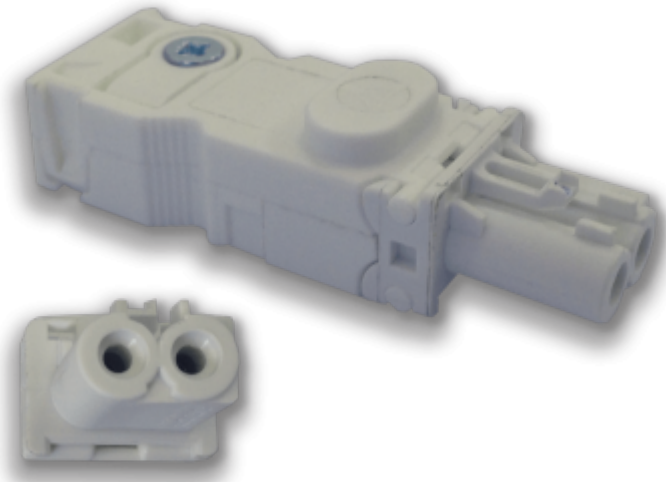

## Female connector

## Description

|                          |              |
|--------------------------|--------------|
| <b>Order Number:</b>     | 400702       |
| <b>Brand Name:</b>       | Wieland      |
| <b>Colour:</b>           | white        |
| <b>Housing Material:</b> | Polyamid     |
| <b>Note:</b>             | Halogen free |
| <b>Approvals:</b>        | CE           |

## Technical Data

|                                    |                       |
|------------------------------------|-----------------------|
| <b>Mounting:</b>                   | Plug                  |
| <b>Dimensions A x B x C (D+E):</b> | 53.2 x 17.7 x 13.8 mm |
| <b>Voltage / Frequency:</b>        | max. 250 V            |
| <b>Rated current:</b>              | max. 16 A             |