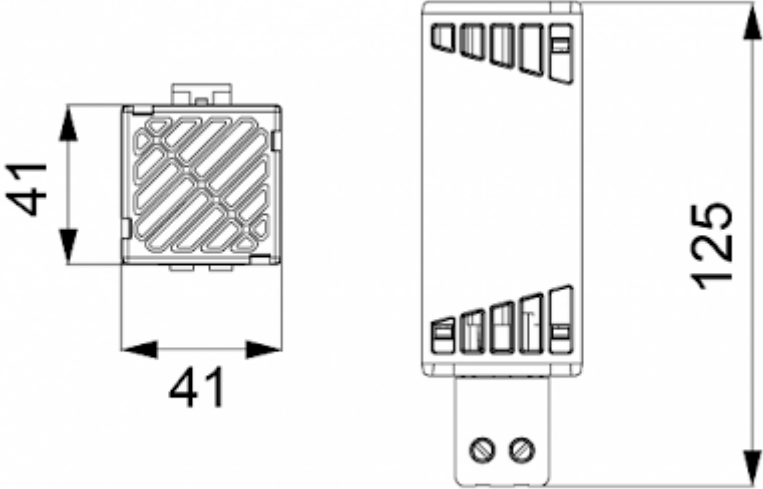

Convective Heater

Description

Order Number:	501025
Brand Name:	SOLIFLEX
Colour:	Black
Housing Material:	PC plastic
Note:	PTC resistance self-regulating
Approvals:	CE, cURus
Accessories:	 Adjustable thermostat NC

Technical Data

Heating power at 10°C:	25 W
Operating Temperature Range:	-45°C - 70°C
Mounting:	DIN rail
Dimensions A x B x C (D+E):	125 x 41 x 41 mm
Weight:	0.16 kg
Voltage / Frequency:	120-240 V AC/DC ~ 50/60 Hz
Max. current:	2.5 A
Connection:	2 screw terminal block for standard or rigid wire 2.5 mm ²

Please click on the graphics to download.
More CAD drawings can be found under [Product Download](#).
> [Overview Product Group SOLIFLEX - enclosure Heaters](#)

Cut Out Dimension:

click image to enlarge