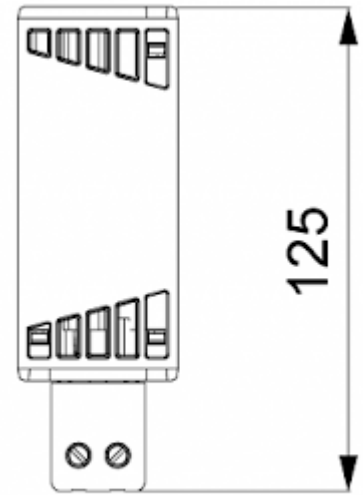

Cut out Dimensions:

[click image to enlarge](#)