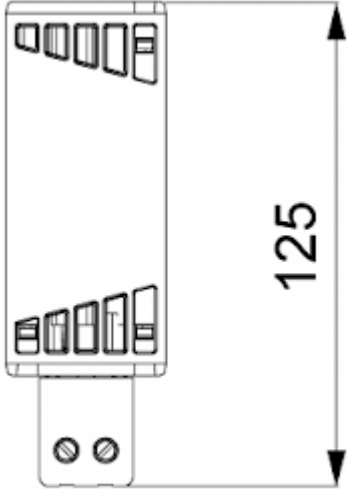

Cut Out Dimension:

click image to enlarge