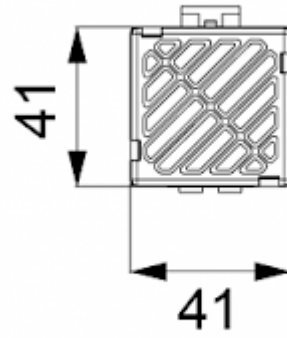

Convective Heater

Description

Order Number:	501025
Brand Name:	SOLIFLEX
Colour:	Black
Housing Material:	PC plastic
Note:	PTC resistance self-regulating
Approvals:	CE, cURus

Accessories:

[Adjustable thermostat NC](#)

Technical Data

Heating power at 10°C:	25 W
Operating Temperature Range:	-45°C - 70°C
Mounting:	DIN rail
Dimensions A x B x C (D+E):	125 x 41 x 41 mm
Weight:	0.16 kg
Voltage / Frequency:	120-240 V AC/DC ~ 50/60 Hz
Max. current:	2.5 A
Connection:	2 screw terminal block for standard or rigid wire 2.5 mm ²

Please click on the graphics to download.
More CAD drawings can be found under [Product Download](#).
> [Overview Product Group SOLIFLEX - enclosure Heaters](#)

Cut out Dimensions:

[click image to enlarge](#)