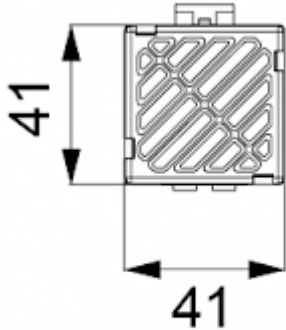

Cut Out Dimension:

click image to enlarge