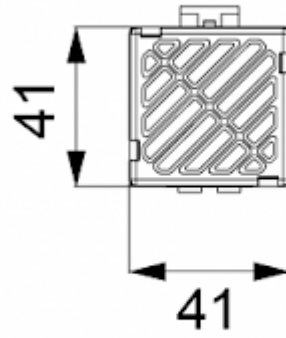

Convective Heater

Description

Order Number:	501050
Brand Name:	SOLIFLEX
Colour:	Black
Housing Material:	PC plastic
Note:	PTC resistance self-regulating
Approvals:	CE, cURus

Accessories:

[Adjustable thermostat NC](#)

Technical Data

Heating power at 10°C:	50 W
Operating Temperature Range:	-45°C - 70°C
Mounting:	DIN rail
Dimensions A x B x C (D+E):	125 x 41 x 41 mm
Weight:	0.16 kg
Voltage / Frequency:	120-240 V AC/DC ~ 50/60 Hz
Max. current:	3.5 A
Connection:	2 screw terminal block for standard or rigid wire 2.5 mm ²

Please click on the graphics to download.
More CAD drawings can be found under [Product Download](#).
> [Overview Product Group SOLIFLEX - enclosure Heaters](#)

Cut out Dimensions:

[click image to enlarge](#)