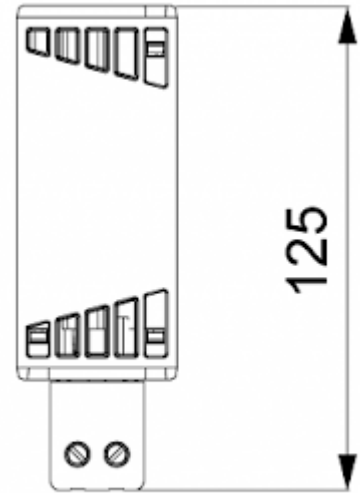

## Description

<b>Order Number:</b>	501050
<b>Brand Name:</b>	SOLIFLEX
<b>Colour:</b>	Black
<b>Housing Material:</b>	PC plastic
<b>Note:</b>	PTC resistance self-regulating
<b>Approvals:</b>	CE, cURus
<b>Accessories:</b>	 <a href="#">Adjustable thermostat NC</a>

## Technical Data

<b>Heating power at 10°C:</b>	50 W
<b>Operating Temperature Range:</b>	-45°C - 70°C
<b>Mounting:</b>	DIN rail
<b>Dimensions A x B x C (D+E):</b>	125 x 41 x 41 mm
<b>Weight:</b>	0.16 kg
<b>Voltage / Frequency:</b>	120-240 V AC/DC ~ 50/60 Hz
<b>Max. current:</b>	3.5 A
<b>Connection:</b>	2 screw terminal block for standard or rigid wire 2.5 mm <sup>2</sup>