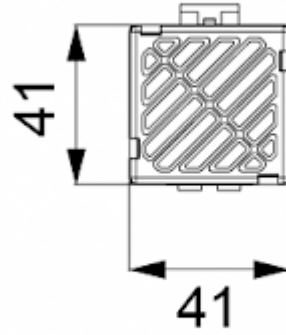

## Description

<b>Order Number:</b>	501050
<b>Brand Name:</b>	SOLIFLEX
<b>Colour:</b>	Black
<b>Housing Material:</b>	PC plastic
<b>Note:</b>	PTC resistance self-regulating
<b>Approvals:</b>	CE, cURus
<b>Accessories:</b>	 <a href="#">Adjustable thermostat NC</a>

## Technical Data

<b>Heating power at 10°C:</b>	50 W
<b>Operating Temperature Range:</b>	-45°C - 70°C
<b>Mounting:</b>	DIN rail
<b>Dimensions A x B x C (D+E):</b>	125 x 41 x 41 mm
<b>Weight:</b>	0.16 kg
<b>Voltage / Frequency:</b>	120-240 V AC/DC ~ 50/60 Hz
<b>Max. current:</b>	3.5 A
<b>Connection:</b>	2 screw terminal block for standard or rigid wire 2.5 mm <sup>2</sup>