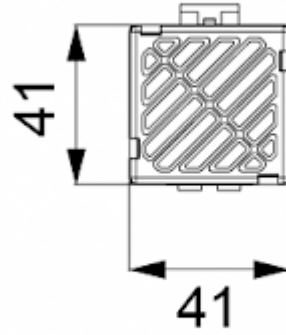

Convective Heater

Description

Order Number:	501050
Brand Name:	SOLIFLEX
Colour:	Black
Housing Material:	PC plastic
Note:	PTC resistance self-regulating
Approvals:	CE, cURus
Accessories:	 Adjustable thermostat NC

Technical Data

Heating power at 10°C:	50 W
Operating Temperature Range:	-45°C - 70°C
Mounting:	DIN rail
Dimensions A x B x C (D+E):	125 x 41 x 41 mm
Weight:	0.16 kg
Voltage / Frequency:	120-240 V AC/DC ~ 50/60 Hz
Max. current:	3.5 A
Connection:	2 screw terminal block for standard or rigid wire 2.5 mm ²

Please click on the graphics to download.
More CAD drawings can be found under [Product Download](#).
> [Overview Product Group SOLIFLEX - enclosure Heaters](#)

Cut Out Dimension:

[click image to enlarge](#)