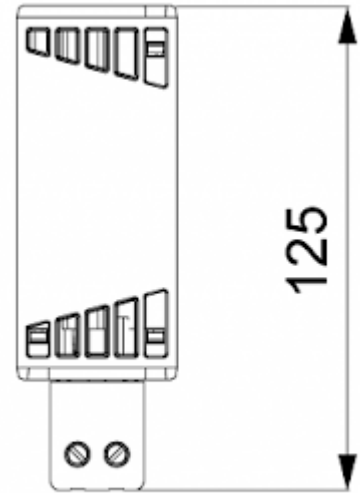

Cut Out Dimension:

[click image to enlarge](#)