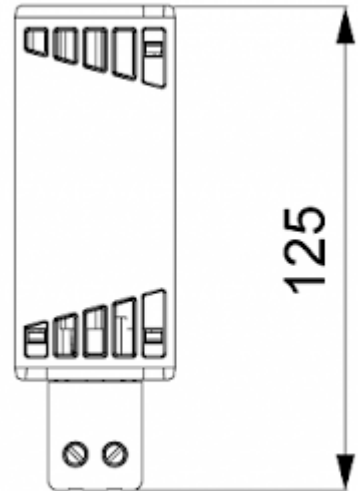

Cut Out Dimension:

[click image to enlarge](#)