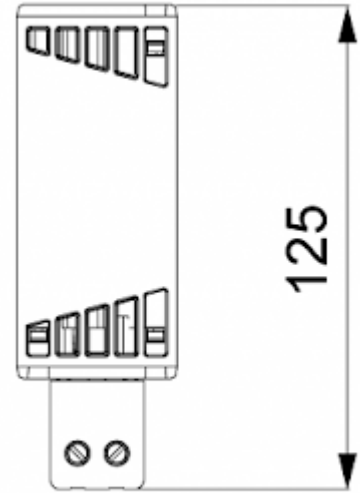

Cut out Dimensions:

[click image to enlarge](#)