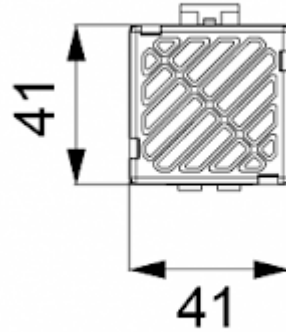

Cut Out Dimension:

[click image to enlarge](#)