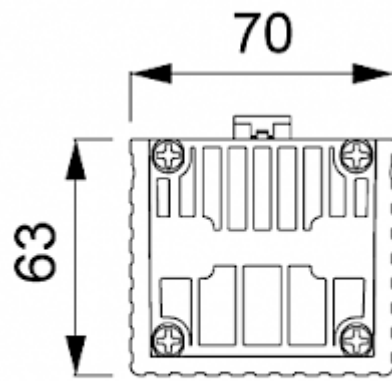

Cut out Dimensions:

[click image to enlarge](#)