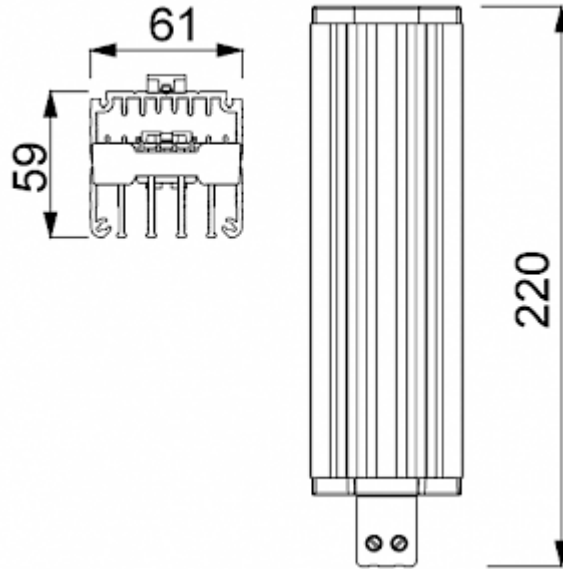

Convective Heater

Description

Order Number:	501150
Brand Name:	SOLIFLEX
Colour:	Black
Housing Material:	PC plastic
Note:	PTC resistance self-regulating
Approvals:	CE, cURus

Accessories:

[Adjustable thermostat NC](#)

Technical Data

Heating power at 10°C:	150 W
Operating Temperature Range:	-45°C - 70°C
Mounting:	DIN rail
Dimensions A x B x C (D+E):	220 x 59 x 61 mm
Weight:	0.66 kg
Voltage / Frequency:	120-240 V AC/DC ~ 50/60 Hz
Max. current:	9.5 A
Connection:	2 screw terminal block for standard or rigid wire 2.5 mm ²

Please click on the graphics to download.
More CAD drawings can be found under [Product Download](#).
> [Overview Product Group SOLIFLEX - enclosure Heaters](#)

Cut out Dimensions:

[click image to enlarge](#)