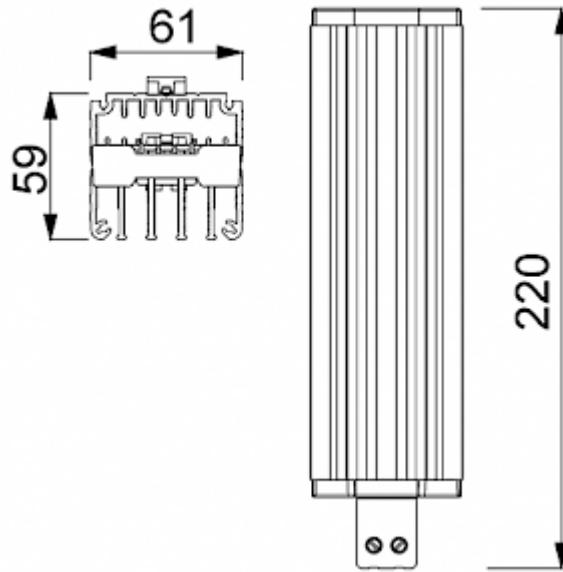

Cut Out Dimension:

[click image to enlarge](#)