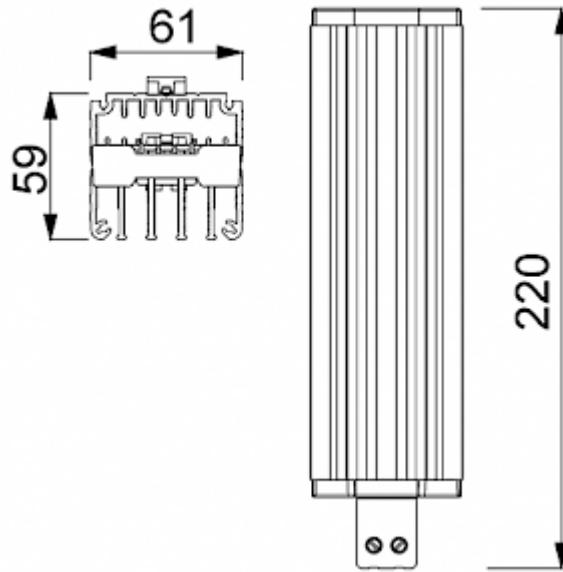

Convective Heater

Description

Order Number:	501150
Brand Name:	SOLIFLEX
Colour:	Black
Housing Material:	PC plastic
Note:	PTC resistance self-regulating
Approvals:	CE, cURus
Accessories:	 Adjustable thermostat NC

Technical Data

Heating power at 10°C:	150 W
Operating Temperature Range:	-45°C - 70°C
Mounting:	DIN rail
Dimensions A x B x C (D+E):	220 x 59 x 61 mm
Weight:	0.66 kg
Voltage / Frequency:	120-240 V AC/DC ~ 50/60 Hz
Max. current:	9.5 A
Connection:	2 screw terminal block for standard or rigid wire 2.5 mm ²

Please click on the graphics to download.
More CAD drawings can be found under [Product Download](#).
> [Overview Product Group SOLIFLEX - enclosure Heaters](#)

Cut Out Dimension:

[click image to enlarge](#)