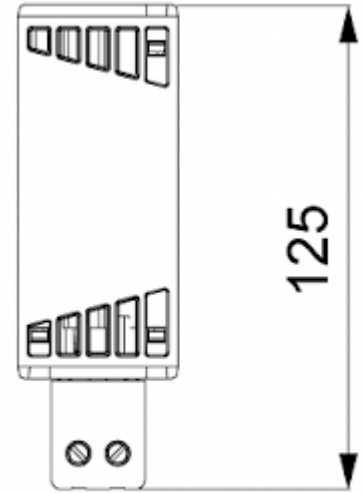

Cut out Dimensions:

[click image to enlarge](#)