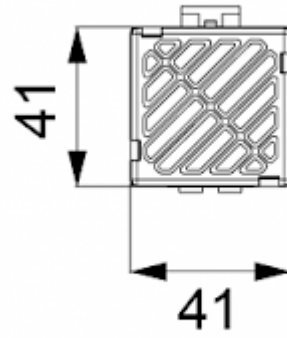

Convective Heater

Description

Order Number:	502050
Brand Name:	SOLIFLEX
Colour:	silver
Housing Material:	Aluminum
Note:	PTC resistor self-regulating
Approvals:	CE, cURus

Accessories:

[Adjustable thermostat NC](#)

Technical Data

Heating power at 10°C:	50 W
Operating Temperature Range:	-45°C - 70°C
Mounting:	DIN rail
Dimensions A x B x C (D+E):	125 x 41 x 41 mm
Weight:	0.19 kg
Voltage / Frequency:	120-240 V AC/DC ~ 50/60 Hz
Max. current:	3.5 A
Connection:	Silicon cable, 2 x 0.5 mm ² , length 400 mm

Please click on the graphics to download.
More CAD drawings can be found under [Product Download](#).
> [Overview Product Group SOLIFLEX - enclosure Heaters](#)

Cut out Dimensions:

[click image to enlarge](#)