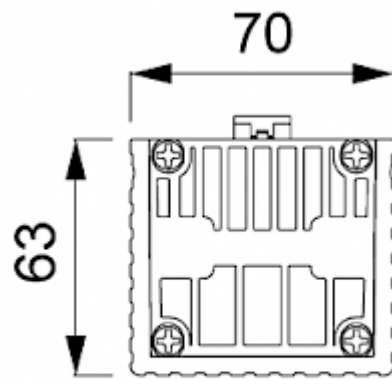

Cut out Dimensions:

[click image to enlarge](#)