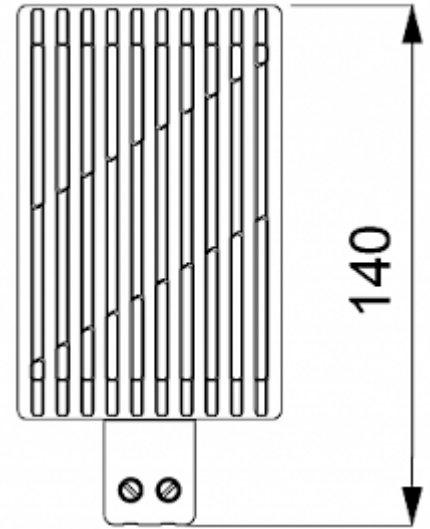

Cut out Dimensions:

[click image to enlarge](#)