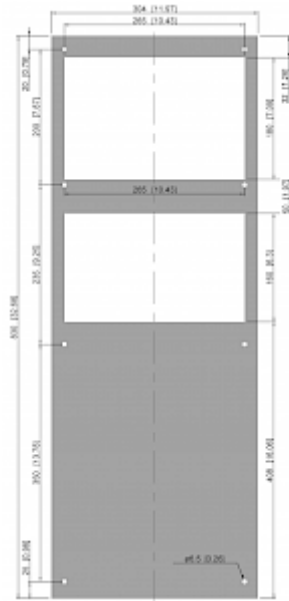

## Technical Data

<b>Cooling capacity L35L35 (EN14511-3):</b>	750 W @ 50 Hz 830 W @ 60 Hz
<b>Cooling capacity L35L50 (EN14511-3):</b>	650 W @ 50 Hz 695 W @ 60 Hz
<b>Enclosure heater:</b>	400 W
<b>Compressor type:</b>	Rotary piston compressor
<b>Refrigerant / GWP:</b>	R513A / 630
<b>Refrigerant charge:</b>	267 g / 9.42 oz
<b>High / low Pressure:</b>	32 / 6 bar 457 / 88 psig
<b>Operating Temperature Range:</b>	-40°C - 55°C
<b>Air flow volume (system / unimpeded):</b>	Ambient air circuit: 315 / 850 m <sup>3</sup> /h Cabinet air circuit: 165 / 250 m <sup>3</sup> /h
<b>Mounting:</b>	Wall mounted
<b>Dimensions A x B x C (D+E):</b>	830 x 304 x 270 mm
<b>Weight:</b>	35 kg
<b>Cut out dimensions:</b>	265 x 180 265 x 160 mm
<b>Voltage / Frequency:</b>	400/460 V - 50/60 Hz 2~
<b>UL Voltage / Frequency:</b>	400/460 V ~ 60 Hz 2~
<b>Current L35L35:</b>	1.3 A @ 50 Hz 1.2 A @ 60 Hz
<b>Starting current:</b>	6 A
<b>Max. current:</b>	1.9 A
<b>Nominal power L35L35:</b>	470 W @ 50 Hz 476 W @ 60 Hz
<b>Max. power:</b>	554 W @ 50 Hz 625 W @ 60 Hz
<b>Fuse:</b>	2 x 3 A (T)
<b>Short-circuit current rating:</b>	5 kA

**Connection:**

4-pole terminal block for power  
5-pole terminal block for signals  
3-pole terminal block for RS 485

---

Please click on the graphics to download.

More CAD drawings can be found under [Product Download](#).

> [Overview Product Group COMPACT OUTDOOR - cooling units NEMA / Type 4X](#)

**Performance graph:**

[click image to enlarge](#)

**Cut Out Dimension:**

[click image to enlarge](#)

## Order Information

**Box dimensions** 870 x 348 x 310 mm

**Gross weight** 37 kg

**Taric code** 84158200