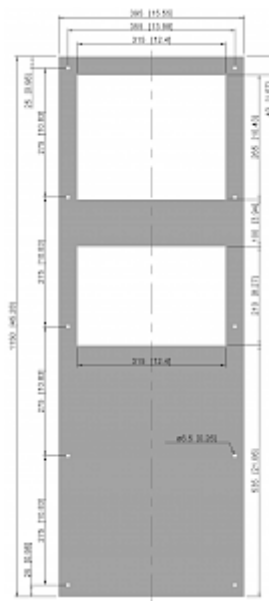

## Technical Data

<b>Cooling capacity L35L35 (EN14511-3):</b>	1500 W @ 50 Hz 1500 W @ 60 Hz
<b>Cooling capacity L35L50 (EN14511-3):</b>	1250 W @ 50 Hz 1280 W @ 60 Hz
<b>Enclosure heater:</b>	1000 W
<b>Compressor type:</b>	Rotary Piston Compressor
<b>Refrigerant / GWP:</b>	R513A / 630
<b>Refrigerant charge:</b>	558 g / 19.7 oz
<b>High / low Pressure:</b>	26 / 6 bar 383 / 88 psig
<b>Air flow volume (system / unimpeded):</b>	Ambient air circuit: 655 / 1200 m <sup>3</sup> /h Cabinet air circuit: 400 / 550 m <sup>3</sup> /h
<b>Operating Temperature Range:</b>	-40°C - 55°C
<b>Mounting:</b>	Wall mounted
<b>Dimensions A x B x C (D+E):</b>	1,150 x 395 x 270 mm
<b>Weight:</b>	50 kg
<b>Voltage / Frequency:</b>	120 V ~ 50/60 Hz
<b>UL Voltage / Frequency:</b>	115 V ~ 60 Hz
<b>Current L35L35:</b>	7.3 A @ 50 Hz 8.7 A @ 60 Hz
<b>Starting current:</b>	32 A
<b>Max. current:</b>	14.2 A
<b>Nominal power L35L35:</b>	801 W @ 50 Hz 961 W @ 60 Hz
<b>Max. power:</b>	992 W @ 50 Hz 1175 W @ 60 Hz
<b>Fuse:</b>	25 A (T)
<b>Short-circuit current rating:</b>	5 kA
<b>Connection:</b>	4-pole terminal block for power 5-pole terminal block for signals 3-pole terminal block for RS 485

Please click on the graphics to download.

More CAD drawings can be found under [Product Download](#).

> [Overview Product Group COMPACT OUTDOOR - cooling units NEMA / Type 4X](#)

**Performance graph:**

click image to enlarge

**Cut Out Dimension:**

click image to enlarge

## Order Information

<b>In stainless steel 316 (V4A) part no.</b>	57151184
<b>Box dimensions</b>	1,190 x 443 x 310 mm
<b>Gross weight</b>	53 kg
<b>Taric code</b>	84158200