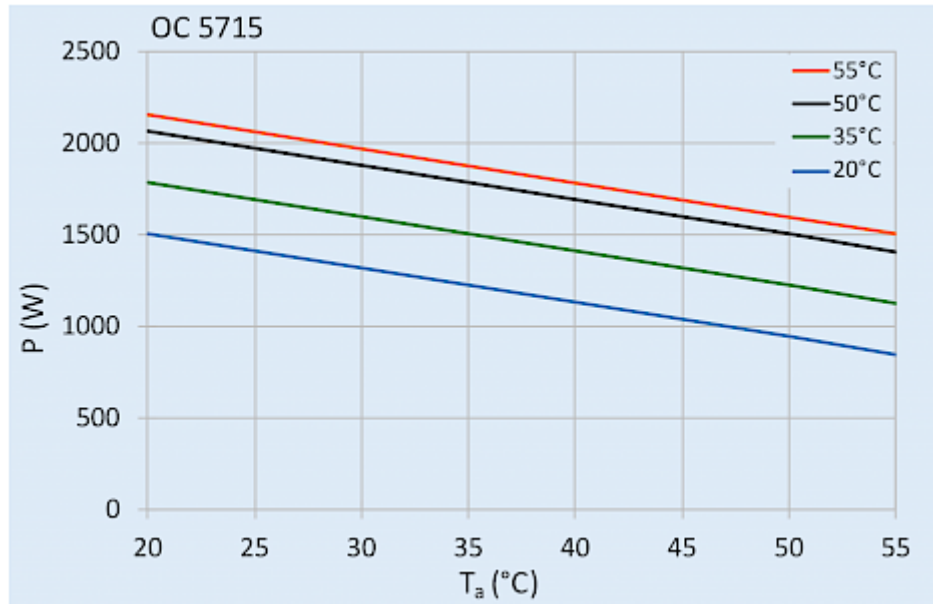

Performance graph: