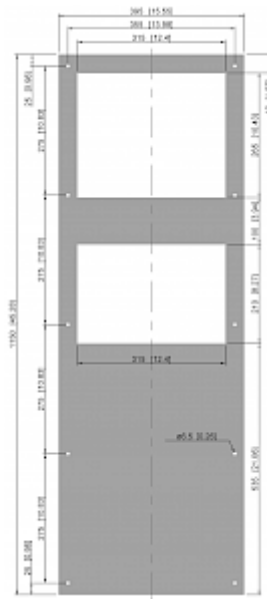

## Technical Data

<b>Cooling capacity L35L35 (EN14511-3):</b>	1500 W @ 50 Hz 1500 W @ 60 Hz
<b>Cooling capacity L35L50 (EN14511-3):</b>	1250 W @ 50 Hz 1280 W @ 60 Hz
<b>Enclosure heater:</b>	1000 W
<b>Compressor type:</b>	Rotary Piston Compressor
<b>Refrigerant / GWP:</b>	R513A / 630
<b>Refrigerant charge:</b>	558 g / 19.7 oz
<b>High / low Pressure:</b>	26 / 6 bar 383 / 88 psig
<b>Air flow volume (system / unimpeded):</b>	Ambient air circuit: 655 / 1200 m <sup>3</sup> /h Cabinet air circuit: 400 / 550 m <sup>3</sup> /h
<b>Operating Temperature Range:</b>	-40°C - 55°C
<b>Mounting:</b>	Wall mounted
<b>Dimensions A x B x C (D+E):</b>	1,150 x 395 x 270 mm
<b>Weight:</b>	50 kg
<b>Voltage / Frequency:</b>	400/460 V - 50/60 Hz 2~
<b>UL Voltage / Frequency:</b>	400/460 V ~ 60 Hz 2~
<b>Current L35L35:</b>	2.1 A @ 50 Hz 2.5 A @ 60 Hz
<b>Starting current:</b>	8.0 A
<b>Max. current:</b>	3.6 A
<b>Nominal power L35L35:</b>	801 W @ 50 Hz 961 W @ 60 Hz
<b>Max. power:</b>	992 W @ 50 Hz 1175 W @ 60 Hz
<b>Fuse:</b>	6 A (T)
<b>Short-circuit current rating:</b>	5 kA
<b>Connection:</b>	4-pole terminal block for power 5-pole terminal block for signals 3-pole terminal block for RS 485

Please click on the graphics to download.

More CAD drawings can be found under [Product Download](#).

> [Overview Product Group COMPACT OUTDOOR - cooling units NEMA / Type 4X](#)

**Performance graph:**

[click image to enlarge](#)

**Cut Out Dimension:**

[click image to enlarge](#)

## Order Information

<b>In stainless steel 316 (V4A) part no.</b>	57152184
<b>Box dimensions</b>	1,190 x 443 x 310 mm
<b>Gross weight</b>	53 kg
<b>Taric code</b>	84158200