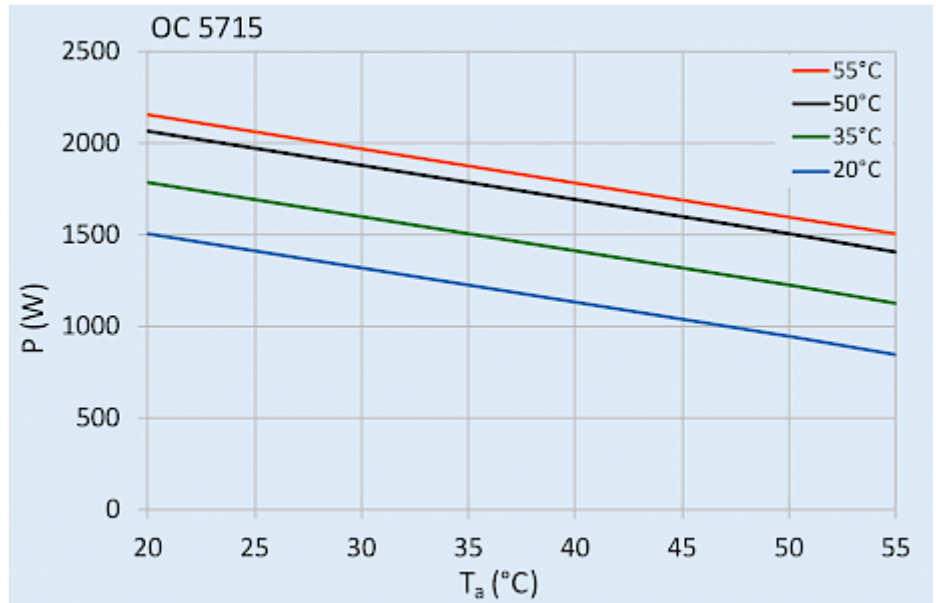

Performance graph: