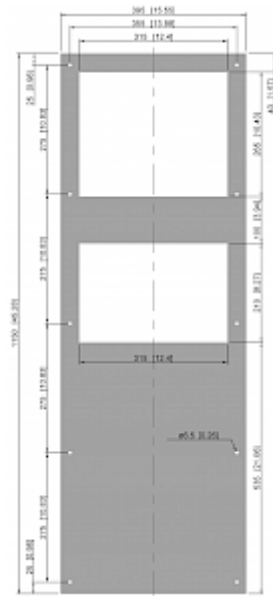

## Technical Data

<b>Cooling capacity L35L35 (EN14511-3):</b>	2000 W @ 50 Hz 2000 W @ 60 Hz
<b>Cooling capacity L35L50 (EN14511-3):</b>	1600 W @ 50 Hz 1600 W @ 60 Hz
<b>Enclosure heater:</b>	1000 W
<b>Compressor type:</b>	Rotary piston compressor
<b>Refrigerant / GWP:</b>	R513A / 630
<b>Refrigerant charge:</b>	522 g / 18.4 oz
<b>High / low Pressure:</b>	29 / 6 bar 425 / 88 psig
<b>Air flow volume (system / unimpeded):</b>	Ambient air circuit: 655 / 1200 m <sup>3</sup> /h Cabinet air circuit: 400 / 850 m <sup>3</sup> /h
<b>Operating Temperature Range:</b>	-40°C - 55°C
<b>Mounting:</b>	Wall mounted
<b>Dimensions A x B x C (D+E):</b>	1,150 x 395 x 270 mm
<b>Weight:</b>	49 kg
<b>Voltage / Frequency:</b>	230 V ~ 50/60 Hz
<b>UL Voltage / Frequency:</b>	230 V ~ 60 Hz
<b>Current L35L35:</b>	5.4 A @ 50 Hz 6.8 A @ 60 Hz
<b>Starting current:</b>	28 A
<b>Max. current:</b>	8.6 A
<b>Nominal power L35L35:</b>	1193 W @ 50 Hz 1491 W @ 60 Hz
<b>Max. power:</b>	1468 W @ 50 Hz 1810 W @ 60 Hz
<b>Fuse:</b>	15 A (T)
<b>Max circuit ampacity:</b>	15 A
<b>Short-circuit current rating:</b>	5 kA
<b>Rated current compressor:</b>	5.0 A
<b>Full load current fans:</b>	0.7 A

**Connection:**

4-pole terminal block for power  
5-pole terminal block for signals  
3-pole terminal block for RS 485

---

Please click on the graphics to download.

More CAD drawings can be found under [Product Download](#).

> [Overview Product Group COMPACT OUTDOOR - cooling units NEMA / Type 4X](#)

**Performance graph:**

[click image to enlarge](#)

**Cut out Dimensions:**

[click image to enlarge](#)

## Order Information

<b>Box dimensions</b>	1,190 x 443 x 310 mm
<b>Gross weight</b>	52 kg
<b>Taric code</b>	84158200