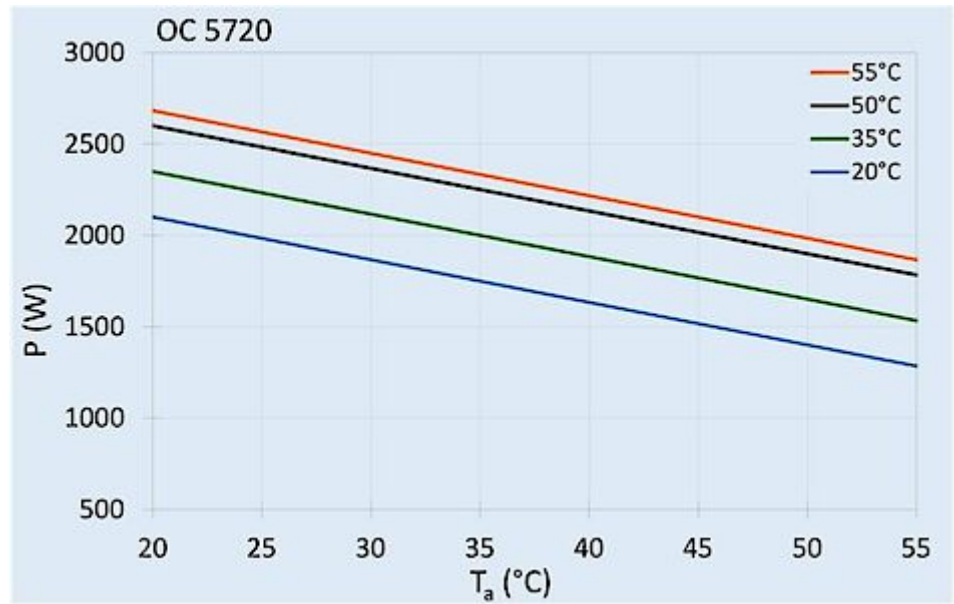

Performance graph: