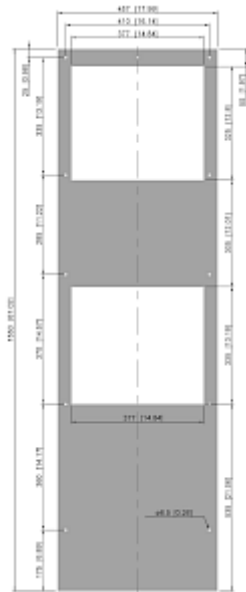

## Technical Data

<b>Cooling capacity L35L35 (EN14511-3):</b>	3000 W @ 50 Hz 3000 W @ 60 Hz
<b>Cooling capacity L35L50 (EN14511-3):</b>	2380 W @ 50 Hz 2510 W @ 60 Hz
<b>Enclosure heater:</b>	1500 W
<b>Compressor type:</b>	Rotary piston compressor
<b>Refrigerant / GWP:</b>	R513A / 630
<b>Refrigerant charge:</b>	1075 g / 37.9 oz.
<b>High / low Pressure:</b>	29 / 6 Bar 425 / 88 psig
<b>Air flow volume (system / unimpeded):</b>	Ambient air circuit: 765 / 1200 m <sup>3</sup> /h Cabinet air circuit: 950 / 1200 m <sup>3</sup> /h
<b>Operating Temperature Range:</b>	-40°C - 55°C
<b>Mounting:</b>	Wall mounted
<b>Dimensions A x B x C (D+E):</b>	1,550 x 457 x 355 mm
<b>Weight:</b>	78 kg
<b>Voltage / Frequency:</b>	120 V ~ 50/60 Hz
<b>UL Voltage / Frequency:</b>	115 V ~ 60 Hz
<b>Current L35L35:</b>	12.4 A @ 50 Hz 16.2 A @ 60 Hz
<b>Starting current:</b>	56 A
<b>Max. current:</b>	19.8 A
<b>Nominal power L35L35:</b>	1410 W @ 50 Hz 1820 W @ 60 Hz
<b>Max. power:</b>	1710 W @ 50 Hz 2180 W @ 60 Hz
<b>Fuse:</b>	25 A (T)
<b>Max circuit ampacity:</b>	20 A
<b>Short-circuit current rating:</b>	5 kA
<b>Rated current compressor:</b>	10 A
<b>Full load current fans:</b>	1.5 A

**Connection:**

4 pole terminal block for power  
5 pole terminal block for signals  
3 pole terminal block for RS 485

---

Please click on the graphics to download.

More CAD drawings can be found under [Product Download](#).

> [Overview Product Group COMPACT OUTDOOR - cooling units NEMA / Type 4X](#)

**Performance graph:**

[click image to enlarge](#)

**Cut out Dimensions:**

[click image to enlarge](#)

## Order Information

<b>Box dimensions</b>	1,590 x 503 x 395 mm
<b>Gross weight</b>	82 kg
<b>Taric code</b>	84158200