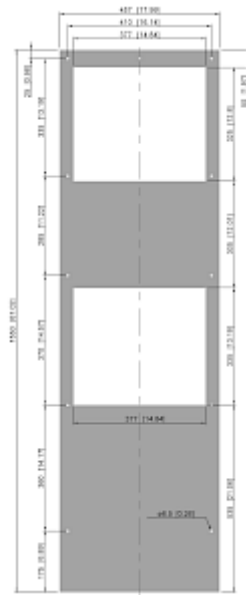

## Technical Data

<b>Cooling capacity L35L35 (EN14511-3):</b>	3000 W @ 50 Hz 3000 W @ 60 Hz
<b>Cooling capacity L35L50 (EN14511-3):</b>	2380 W @ 50 Hz 2510 W @ 60 Hz
<b>Enclosure heater:</b>	1500 W
<b>Compressor type:</b>	Rotary piston compressor
<b>Refrigerant / GWP:</b>	R134a / 1430
<b>Refrigerant charge:</b>	820 g / 28.9 oz
<b>High / low Pressure:</b>	29 / 6 bar 425 / 88 psig
<b>Operating Temperature Range:</b>	-40°C - 55°C
<b>Air flow volume (system / unimpeded):</b>	Ambient air circuit: 765 / 1200 m <sup>3</sup> /h Cabinet air circuit: 950 / 1200 m <sup>3</sup> /h
<b>Mounting:</b>	Wall mounted
<b>Dimensions A x B x C (D+E):</b>	1,550 x 457 x 355 mm
<b>Weight:</b>	78 kg
<b>Voltage / Frequency:</b>	380-415 V 50 Hz 3~ 400-460 V 60 Hz 3~
<b>UL Voltage / Frequency:</b>	400/460 V ~ 60 Hz 3~
<b>Current L35L35:</b>	2.1 A @ 50 Hz 2.3 A @ 60 Hz
<b>Starting current:</b>	7.6 A / 8.1 A
<b>Max. current:</b>	3.3 A / 3.5 A
<b>Nominal power L35L35:</b>	1.34 kW @ 50 Hz 1.70 kW @ 60 Hz
<b>Max. power:</b>	1.66 kW @ 50 Hz 2.10 kW @ 60 Hz
<b>Fuse:</b>	3 x 6 A (T)
<b>Short-circuit current rating:</b>	5 kA

**Connection:**

4 pole terminal block for power  
5 pole terminal block for signals  
3 pole terminal block for RS 485

---

Please click on the graphics to download.

More CAD drawings can be found under [Product Download](#).

> [Overview Product Group COMPACT OUTDOOR - cooling units NEMA / Type 4X](#)

**Performance graph:**

[click image to enlarge](#)

**Cut Out Dimension:**

[click image to enlarge](#)

## Order Information

<b>Box dimensions</b>	1,590 x 503 x 395 mm
<b>Gross weight</b>	82 kg
<b>Taric code</b>	84158200