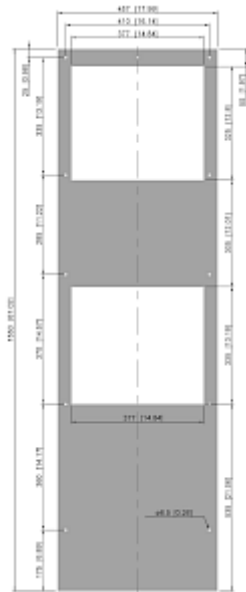

## Technical Data

<b>Cooling capacity L35L35 (EN14511-3):</b>	4000 W @ 50 Hz 4000 W @ 60 Hz
<b>Cooling capacity L35L50 (EN14511-3):</b>	3180 W @ 50 Hz 3360 W @ 60 Hz
<b>Enclosure heater:</b>	2000 W
<b>Compressor type:</b>	Rotary piston compressor
<b>Refrigerant / GWP:</b>	R513A / 630
<b>Refrigerant charge:</b>	1217 g / 42.9 oz.
<b>High / low Pressure:</b>	3.0 / 0.5 MPa 433 / 77 psig
<b>Air flow volume (system / unimpeded):</b>	Ambient air circuit: 990 / 1500 m <sup>3</sup> /h Cabinet air circuit: 950 / 1200 m <sup>3</sup> /h
<b>Operating Temperature Range:</b>	-40°C - 55°C
<b>Mounting:</b>	Wall mounted
<b>Dimensions A x B x C (D+E):</b>	1,550 x 457 x 355 mm
<b>Weight:</b>	82 kg
<b>Voltage / Frequency:</b>	230 V ~ 50/60 Hz
<b>UL Voltage / Frequency:</b>	230 V ~ 60 Hz
<b>Current L35L35:</b>	9.5 A @ 50 Hz 12.5 A @ 60 Hz
<b>Starting current:</b>	42 A
<b>Max. current:</b>	15.2 A
<b>Nominal power L35L35:</b>	2160 W @ 50 Hz 2790 W @ 60 Hz
<b>Max. power:</b>	2620 W @ 50 Hz 3480 kW @ 60 Hz
<b>Fuse:</b>	20 A (T)
<b>Max circuit ampacity:</b>	15 A
<b>Short-circuit current rating:</b>	5 kA
<b>Rated current compressor:</b>	7.6 A
<b>Full load current fans:</b>	1.5 A

**Connection:**

4 pole terminal block for power  
5 pole terminal block for signals  
3 pole terminal block for RS 485

---

Please click on the graphics to download.

More CAD drawings can be found under [Product Download](#).

> [Overview Product Group COMPACT OUTDOOR - cooling units NEMA / Type 4X](#)

**Performance graph:**

[click image to enlarge](#)

**Cut out Dimensions:**

[click image to enlarge](#)

## Order Information

<b>Box dimensions</b>	1,590 x 503 x 395 mm
<b>Gross weight</b>	86 kg
<b>Taric code</b>	84158200