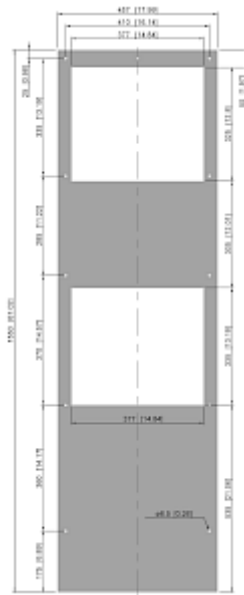

## Technical Data

<b>Cooling capacity L35L35 (EN14511-3):</b>	4000 W @ 50 Hz 4000 W @ 60 Hz
<b>Cooling capacity L35L50 (EN14511-3):</b>	3180 W @ 50 Hz 3360 W @ 60 Hz
<b>Enclosure heater:</b>	2000 W
<b>Compressor type:</b>	Rotary piston compressor
<b>Refrigerant / GWP:</b>	R134a / 1430
<b>Refrigerant charge:</b>	975 g / 34.4 oz
<b>High / low Pressure:</b>	27.7 / 6 bar 406 / 88 psig
<b>Operating Temperature Range:</b>	-40°C - 55°C
<b>Air flow volume (system / unimpeded):</b>	Ambient air circuit: 990 / 1500 m <sup>3</sup> /h Cabinet air circuit: 950 / 1200 m <sup>3</sup> /h
<b>Mounting:</b>	Wall mounted
<b>Dimensions A x B x C (D+E):</b>	1,550 x 457 x 355 mm
<b>Weight:</b>	82 kg
<b>Voltage / Frequency:</b>	230 V ~ 50/60 Hz
<b>UL Voltage / Frequency:</b>	230 V ~ 60 Hz
<b>Current L35L35:</b>	8.9 A @ 50 Hz 10.2 A @ 60 Hz
<b>Starting current:</b>	50 A
<b>Max. current:</b>	13.7 A
<b>Nominal power L35L35:</b>	2.0 kW @ 50 Hz 2.5 kW @ 60 Hz
<b>Max. power:</b>	2,40 kW @ 50 Hz 3,27 kW @ 60 Hz
<b>Fuse:</b>	20 A (T)
<b>Short-circuit current rating:</b>	5 kA
<b>Connection:</b>	4 pole terminal block for power 5 pole terminal block for signals 3 pole terminal block for RS 485

Please click on the graphics to download.

More CAD drawings can be found under [Product Download](#).

> [Overview Product Group COMPACT OUTDOOR - cooling units NEMA / Type 4X](#)

**Performance graph:**

[click image to enlarge](#)

**Cut Out Dimension:**

[click image to enlarge](#)

## Order Information

<b>In stainless steel 316 (V4A) part no.</b>	57410184
<b>Box dimensions</b>	1,590 x 503 x 395 mm
<b>Gross weight</b>	86 kg
<b>Taric code</b>	84158200