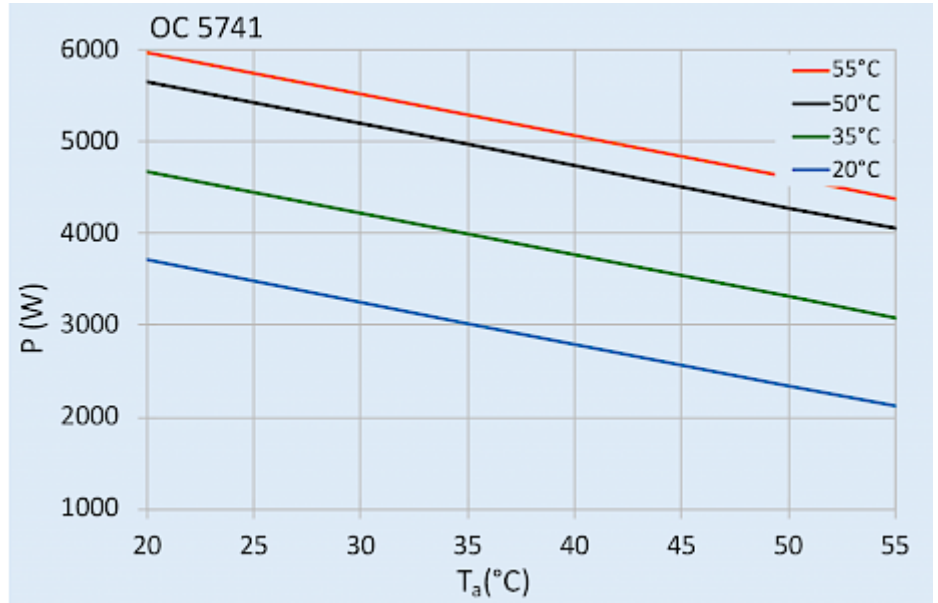

Performance graph: