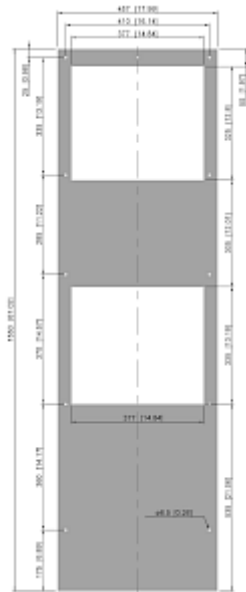

## Technical Data

<b>Cooling capacity L35L35 (EN14511-3):</b>	4.1 kW @ 50 Hz 4.1 kW @ 60 Hz
<b>Cooling capacity L35L50 (EN14511-3):</b>	3.25 kW @ 50 Hz 3.40 kW @ 60 Hz
<b>Enclosure heater:</b>	2000 W
<b>Compressor type:</b>	Rotary piston compressor
<b>Refrigerant / GWP:</b>	R513A / 630
<b>Refrigerant charge:</b>	1270 g / 44.8 oz.
<b>High / low Pressure:</b>	2.9 / 0.5 MPa 425 / 74 psig
<b>Air flow volume (system / unimpeded):</b>	Ambient air circuit: 990 / 1500 m <sup>3</sup> /h Cabinet air circuit: 950 / 1200 m <sup>3</sup> /h
<b>Operating Temperature Range:</b>	-40°C - 55°C
<b>Mounting:</b>	Wall mounted
<b>Dimensions A x B x C (D+E):</b>	1,550 x 457 x 355 mm
<b>Weight:</b>	83 kg
<b>Voltage / Frequency:</b>	380-415 V 50 Hz 3~ 400-460 V 60 Hz 3~
<b>UL Voltage / Frequency:</b>	400/460 V ~ 60 Hz 3~
<b>Current L35L35:</b>	3.8 A @ 50 Hz 4.0 A @ 60 Hz
<b>Starting current:</b>	18 A
<b>Max. current:</b>	4.7 A
<b>Nominal power L35L35:</b>	1650 W @ 50 Hz 1940 W @ 60 Hz
<b>Max. power:</b>	1800 W @ 50 Hz 2190 W @ 60 Hz
<b>Fuse:</b>	15 A (T)
<b>Max circuit ampacity:</b>	15 A
<b>Short-circuit current rating:</b>	5 kA
<b>Rated current compressor:</b>	2.8 A
<b>Full load current fans:</b>	2.6 A

**Connection:**

4 pole terminal block for power  
5 pole terminal block for signals  
3 pole terminal block for RS 485

---

Please click on the graphics to download.

More CAD drawings can be found under [Product Download](#).

> [Overview Product Group COMPACT OUTDOOR - cooling units NEMA / Type 4X](#)

**Performance graph:**

[click image to enlarge](#)

**Cut out Dimensions:**

[click image to enlarge](#)

## Order Information

<b>Box dimensions</b>	1,590 x 503 x 395 mm
<b>Gross weight</b>	87 kg
<b>Taric code</b>	84158200