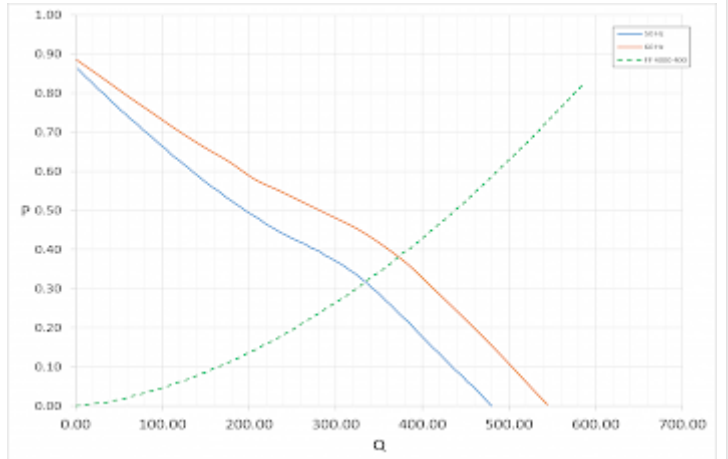

## Technical Data

<b>Operating Temperature Range:</b>	-10°C - +70°C
<b>Air flow unimpeded:</b>	820 m <sup>3</sup> /h - 930 m <sup>3</sup> /h
<b>Dimensions A x B x C (D+E):</b>	325 x 325 x 158.5 mm
<b>Weight:</b>	4.25 kg
<b>Cut out dimensions:</b>	291 x 291 (+1.5) mm
<b>Voltage / Frequency:</b>	400/460 V ~ 50/60 Hz
<b>Rated current:</b>	0.20 A / 0.24 A
<b>Power consumption:</b>	110 / 145 W
<b>Wall thickness:</b>	1.5 - 2.5 mm
<b>Filter class:</b>	G3 gemäß EN 779
<b>Installation:</b>	Elastic clips or by 4 self-threading screws
<b>Noise level:</b>	66 dB(A) @ 50 Hz 69.2 dB(A) @ 60 Hz

Please click on the graphics to download.

More CAD drawings can be found under [Product Download](#).

> [Overview Product Group SOLIFLEX - Filter fans & exhaust filters](#)

**Air flow:**

Q = Air flow [cfm]  
 P = Static pressure [inH2O]

click image to enlarge

**Cut Out Dimension:**

click image to enlarge