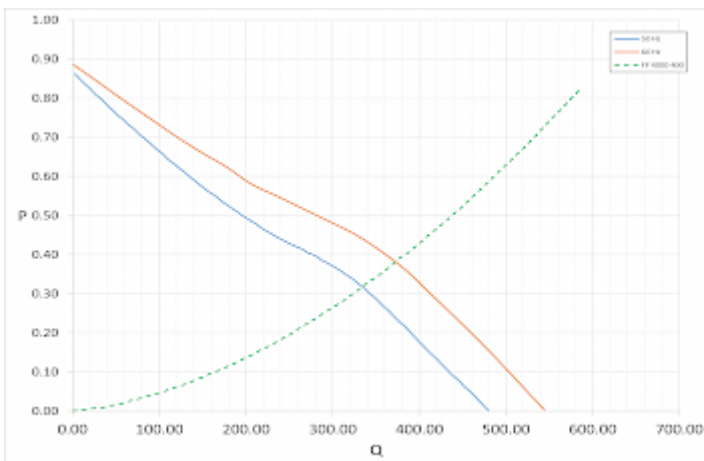

## Technical Data

<b>Operating Temperature Range:</b>	-10°C - +70°C
<b>Air flow unimpeded:</b>	820 m³/h - 930 m³/h
<b>Dimensions A x B x C (D+E):</b>	325 x 325 x 158.5 mm
<b>Weight:</b>	4.25 kg
<b>Cut out dimensions:</b>	291 x 291 (+1.5) mm
<b>Voltage / Frequency:</b>	400/460 V ~ 50/60 Hz
<b>Rated current:</b>	0.20 A / 0.24 A
<b>Power consumption:</b>	110 / 145 W
<b>Wall thickness:</b>	1.5 - 2.5 mm
<b>Filter class:</b>	G3 gemäß EN 779
<b>Installation:</b>	Elastic clips or by 4 self-threading screws
<b>Noise level:</b>	66 dB(A) @ 50 Hz 69.2 dB(A) @ 60 Hz

Please click on the graphics to download.

More CAD drawings can be found under [Product Download](#).

> [Overview Product Group SOLIFLEX - Filter fans & exhaust filters](#)

**Air flow:**

Q = Air flow [cfm]

P = Static pressure [inH2O]

click image to enlarge

**Cut Out Dimension:**

click image to enlarge