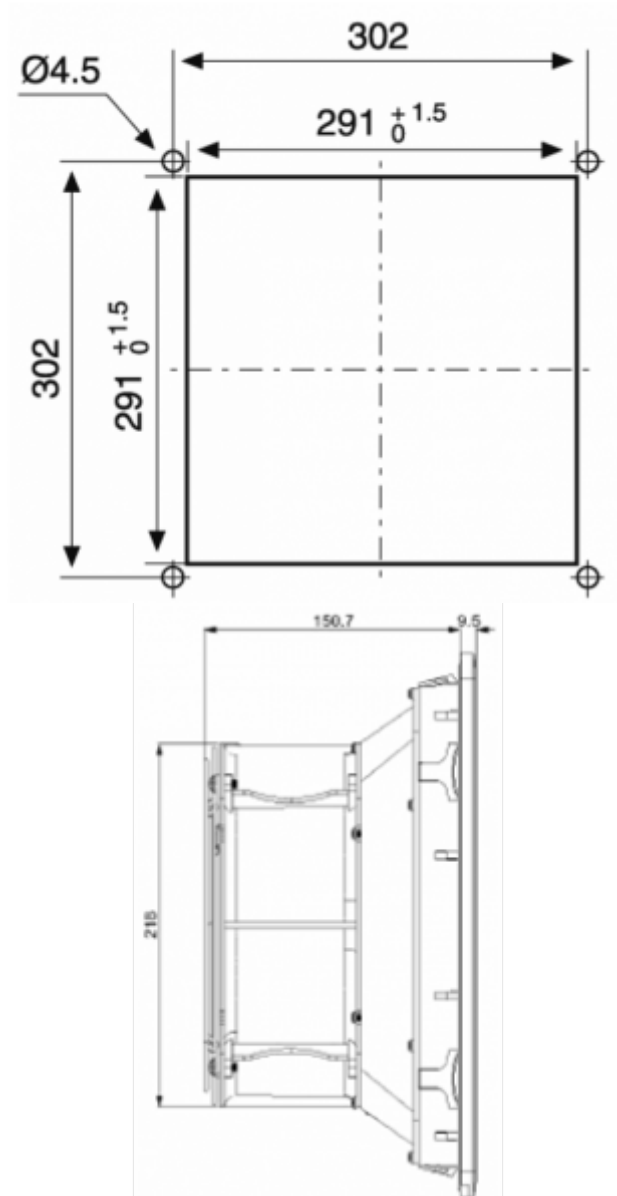

## Technical Data

<b>Operating Temperature Range:</b>	-10°C - +70°C
<b>Air flow unimpeded:</b>	820 m <sup>3</sup> /h - 930 m <sup>3</sup> /h
<b>Dimensions A x B x C (D+E):</b>	325 x 325 x 158.5 mm
<b>Weight:</b>	4.25 kg
<b>Cut out dimensions:</b>	291 x 291 (+1.5) mm
<b>Voltage / Frequency:</b>	400/460 V ~ 50/60 Hz
<b>Rated current:</b>	0.20 A / 0.24 A
<b>Power consumption:</b>	110 / 145 W
<b>Wall thickness:</b>	1.5 - 2.5 mm
<b>Filter class:</b>	G3 gemäß EN 779
<b>Installation:</b>	Elastic clips or by 4 self-threading screws
<b>Noise level:</b>	66 dB(A) @ 50 Hz 69.2 dB(A) @ 60 Hz

Please click on the graphics to download.

More CAD drawings can be found under [Product Download](#).

> [Overview Product Group SOLIFLEX - Filter fans & exhaust filters](#)

**Air flow:**

Q = Air flow [cfm]  
 P = Static pressure [inH2O]

click image to enlarge

**Cut Out Dimension:**

click image to enlarge