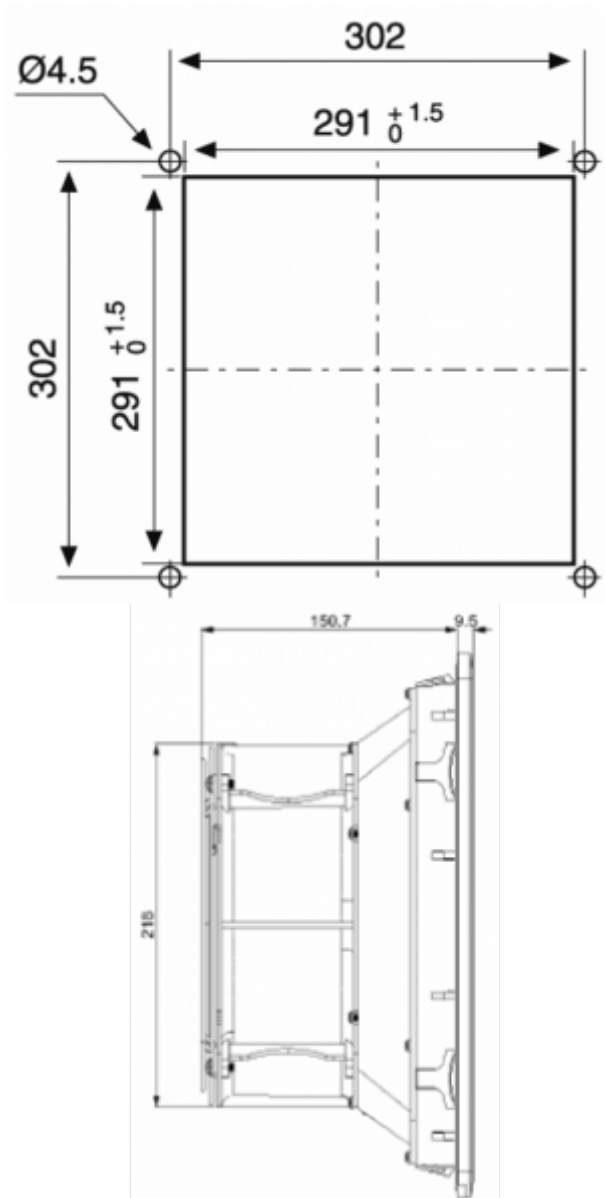

## Technical Data

<b>Operating Temperature Range:</b>	-10°C - +70°C
<b>Air flow unimpeded:</b>	820 m³/h - 930 m³/h
<b>Dimensions A x B x C (D+E):</b>	325 x 325 x 158.5 mm
<b>Weight:</b>	4.25 kg
<b>Cut out dimensions:</b>	291 x 291 (+1.5) mm
<b>Voltage / Frequency:</b>	400/460 V ~ 50/60 Hz
<b>Rated current:</b>	0.20 A / 0.24 A
<b>Power consumption:</b>	110 / 145 W
<b>Wall thickness:</b>	1.5 - 2.5 mm
<b>Filter class:</b>	G3 gemäß EN 779
<b>Installation:</b>	Elastic clips or by 4 self-threading screws
<b>Noise level:</b>	66 dB(A) @ 50 Hz 69.2 dB(A) @ 60 Hz

Please click on the graphics to download.

More CAD drawings can be found under [Product Download](#).

> [Overview Product Group SOLIFLEX - Filter fans & exhaust filters](#)

**Air flow:**

Q = Air flow [cfm]

P = Static pressure [inH2O]

click image to enlarge

**Cut Out Dimension:**

click image to enlarge