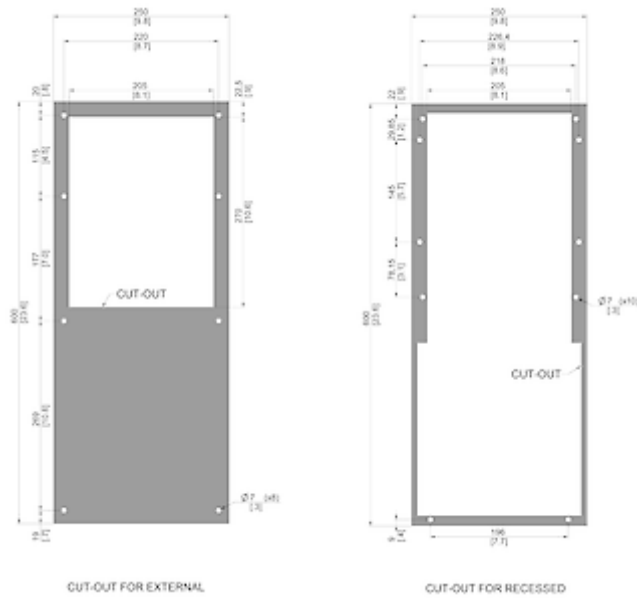

Technical Data

Cooling capacity L35L35 (EN14511-3):	670 W @ 50 Hz 680 W @ 60 Hz
Cooling capacity L35L50 (EN14511-3):	510 W @ 50 Hz 535 W @ 60 Hz
EER L35L35:	1.55
Compressor type:	Rotary piston
Refrigerant / GWP:	R134a / 1430
Refrigerant charge:	125 g / 4.4 oz
High / low Pressure:	28 / 6 bar 406 / 88 psi
Operating Temperature Range:	10°C - 60°C
UL temperature range:	10°C - 55°C
Air flow volume (system / unimpeded):	Ambient air circuit: 200 / 408 m ³ /h Cabinet air circuit: 122 / 180 m ³ /h
Mounting:	Wall mounted / recessed
Dimensions A x B x C (D+E):	600 x 250 x 135 (45+90) mm
Weight:	14 kg
Voltage / Frequency:	120 V ~ 50/60 Hz
UL Voltage / Frequency:	120 V ~ 60 Hz
Current L35L35:	5.6 A @ 50 Hz 4.1 A @ 60 Hz
Starting current:	13 A
Max. current:	6.0 A
Nominal power L35L35:	515 W @ 50 Hz 455 W @ 60 Hz
Max. power:	620 W
Fuse:	15 A (T)
Max circuit ampacity:	15 A
Short-circuit current rating:	5 kA
Rated current compressor:	3.7 A

Full load current fans:

0.4 A

Connection:

4 pole terminal block for power

5 pole terminal block for signals

3 pole terminal block for RS 485

Please click on the graphics to download.

More CAD drawings can be found under [Product Download](#).

> [Overview Product Group SLIMLINE PRO - cooling units in a new design](#)

Performance graph:

[click image to enlarge](#)
Cut Out Dimension:

[click image to enlarge](#)

Order Information

Box dimensions	692 x 285 x 192 mm
Gross weight	16 Kg
Taric code	84158200