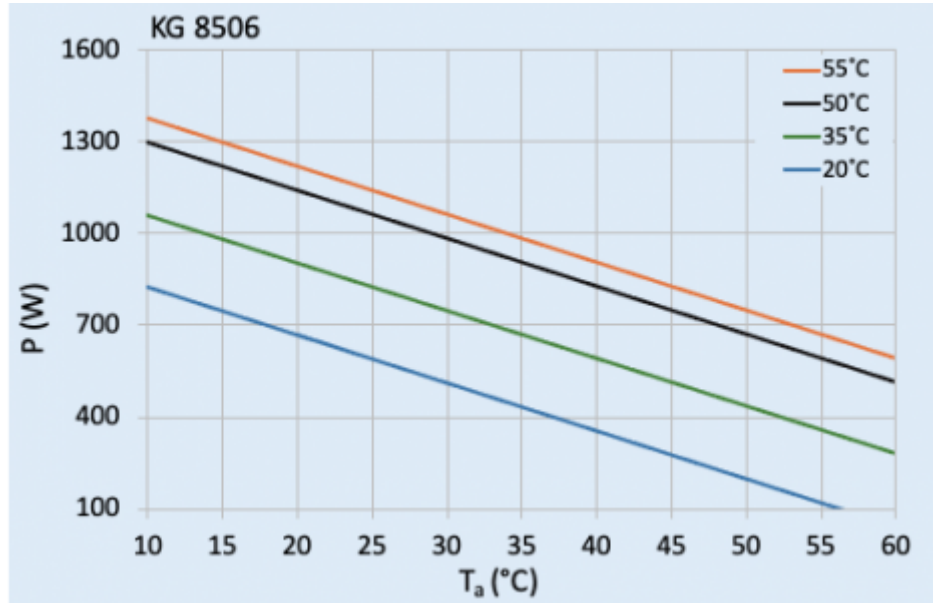

Technical Data

Cooling capacity L35L35 (EN14511-3):	670 W @ 50 Hz 680 W @ 60 Hz
Cooling capacity L35L50 (EN14511-3):	510 W @ 50 Hz 535 W @ 60 Hz
EER L35L35:	1.55
Compressor type:	Rotary piston
Refrigerant / GWP:	R134a / 1430
Refrigerant charge:	125 g / 4.4 oz
High / low Pressure:	28 / 6 bar 406 / 88 psi
Operating Temperature Range:	10°C - 60°C
UL temperature range:	10°C - 55°C
Air flow volume (system / unimpeded):	Ambient air circuit: 200 / 408 m ³ /h Cabinet air circuit: 122 / 180 m ³ /h
Mounting:	Wall mounted / recessed
Dimensions A x B x C (D+E):	600 x 250 x 135 (45+90) mm
Weight:	14 kg
Voltage / Frequency:	120 V ~ 50/60 Hz
UL Voltage / Frequency:	120 V ~ 60 Hz
Current L35L35:	5.6 A @ 50 Hz 4.1 A @ 60 Hz
Starting current:	13 A
Max. current:	6.0 A
Nominal power L35L35:	515 W @ 50 Hz 455 W @ 60 Hz
Max. power:	620 W
Fuse:	15 A (T)
Max circuit ampacity:	15 A
Short-circuit current rating:	5 kA
Rated current compressor:	3.7 A

Full load current fans:

0.4 A

Connection:

4 pole terminal block for power

5 pole terminal block for signals

3 pole terminal block for RS 485

Please click on the graphics to download.

More CAD drawings can be found under [Product Download](#).

> [Overview Product Group SLIMLINE PRO - cooling units in a new design](#)

Performance graph:

[click image to enlarge](#)
Cut Out Dimension:

[click image to enlarge](#)

Order Information

Box dimensions	692 x 285 x 192 mm
Gross weight	16 Kg
Taric code	84158200