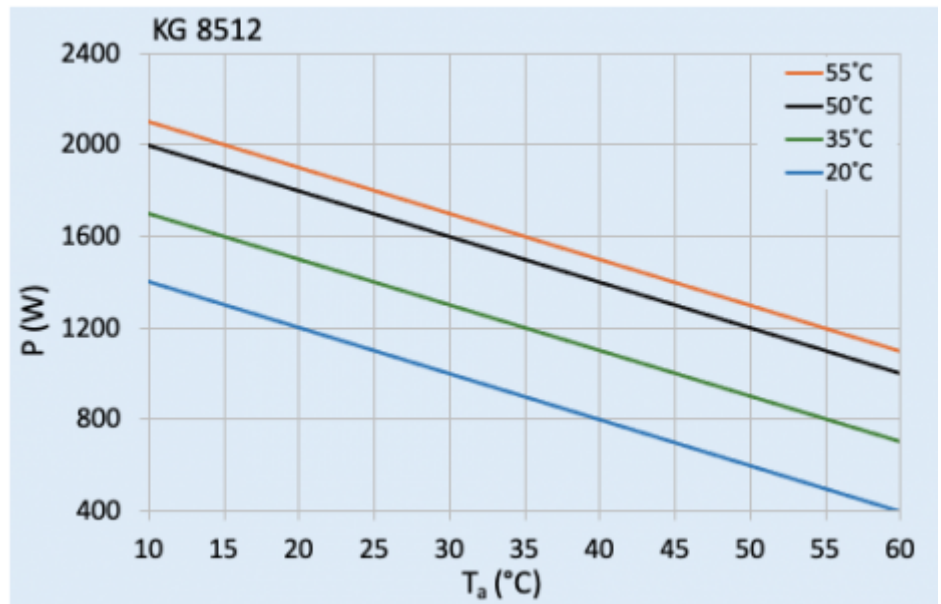

Technical Data

Cooling capacity L35L35 (EN14511-3):	1200 W @ 50 Hz 1260 W @ 60 Hz
Cooling capacity L35L50 (EN14511-3):	900 W @ 50 Hz 1000 W @ 60 Hz
Compressor type:	Rotary piston
Refrigerant / GWP:	R 513A / 630
Refrigerant charge:	230 g / 8.1 oz.
High / low Pressure:	30 / 6 bar 435 / 88 psi
Air flow volume (system / unimpeded):	Ambient air circuit: 300 / 550 m ³ /h Cabinet air circuit: 350 / 550 m ³ /h
Operating Temperature Range:	10°C - 60°C
UL temperature range:	10°C - 60°C
Mounting:	Wall mounted / recessed
Dimensions A x B x C (D+E):	950 x 305 x 210 (55+155) mm
Weight:	33 kg
Voltage / Frequency:	380-415 V 50 Hz 3~ 400-460 V 60 Hz 3~
UL Voltage / Frequency:	460 V / 60Hz 3~
Current L35L35:	1.6 A @ 50 Hz 1.6 A @ 60 Hz
Starting current:	8.2 A
Max. current:	2.0 A
Nominal power L35L35:	700 W @ 50 Hz 875 W @ 60 Hz
Max. power:	1.2 kW
Fuse:	15 A (T)
Max circuit ampacity:	15 A
Short-circuit current rating:	5 kA
Rated current compressor:	1.3 A
Full load current fans:	1.3 A

Connection:

4 pole terminal for power

5 pole terminal for signals

3 pole terminal for RS 485

Please click on the graphics to download.

More CAD drawings can be found under [Product Download](#).

> [Overview Product Group SLIMLINE PRO - cooling units in a new design](#)

Performance graph:

[click image to enlarge](#)

Cut out Dimensions:

[click image to enlarge](#)

Order Information

Box dimensions 1042 x 405 x 242 mm

Gross weight 36 Kg

Taric code 84158200