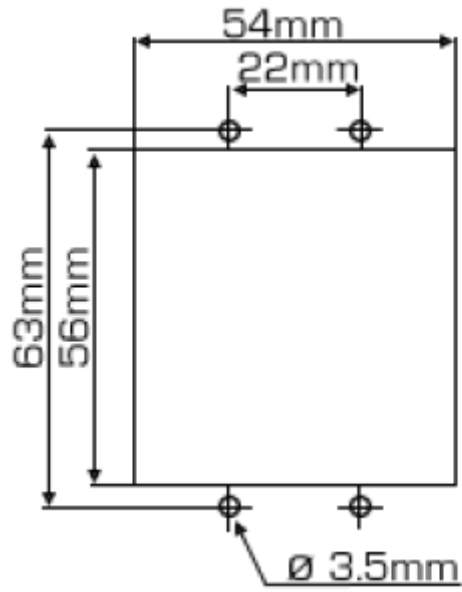

## Description

<b>Order Number:</b>	409005
<b>Brand Name:</b>	SOLIFLEX
<b>Colour:</b>	Grey
<b>Housing Material:</b>	PC plastic
<b>Ingress Protection:</b>	IP 20
<b>Approvals:</b>	CE, cURus

## Technical Data

<b>Operating Temperature Range:</b>	0°C - 55°C
<b>Mounting:</b>	Din Rail
<b>Dimensions A x B x C (D+E):</b>	60 x 39 x 38.9 mm
<b>Voltage / Frequency:</b>	IN: 85-264VAC / 100-300VDC OUT: 24VDC / 5W MAX
<b>Connection:</b>	Push fit connector