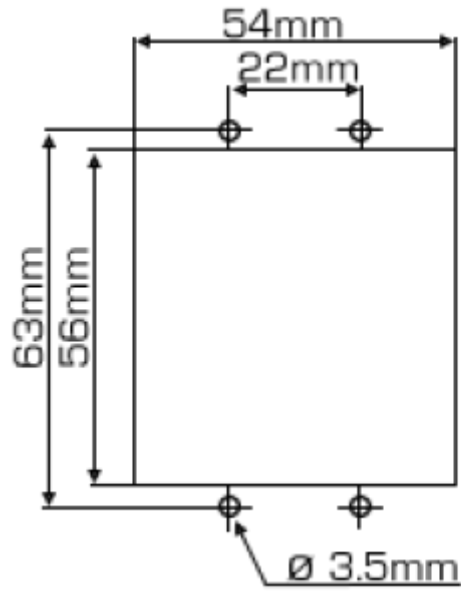

AC/DC power supply

Description

Order Number:	409005
Brand Name:	SOLIFLEX
Colour:	Grey
Housing Material:	PC plastic
Ingress Protection:	IP 20
Approvals:	CE, cURus

Technical Data

Operating Temperature Range:	0°C - 55°C
Mounting:	Din Rail
Dimensions A x B x C (D+E):	60 x 39 x 38.9 mm
Voltage / Frequency:	IN: 85-264VAC / 100-300VDC OUT: 24VDC / 5W MAX
Connection:	Push fit connector

Please click on the graphics to download.
More CAD drawings can be found under [Product Download](#).
> [Overview Product Group SOLIFLEX - enclosure Heaters](#)

Cut Out Dimension:

[click image to enlarge](#)