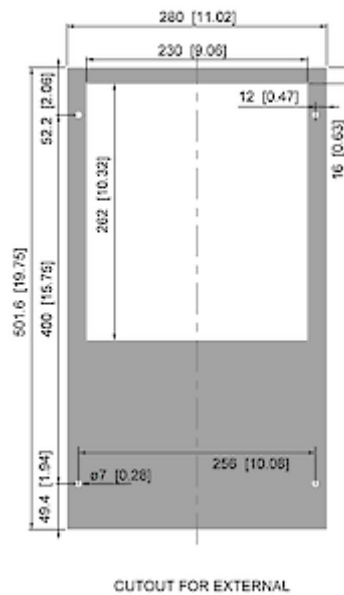

## Technical Data

<b>Cooling capacity L35L35 (EN14511-3):</b>	320 W @ 50 Hz 360 W @ 60 Hz
<b>Cooling capacity L35L50 (EN14511-3):</b>	200 W @ 50 Hz 220 W @ 60 Hz
<b>Compressor type:</b>	Reciprocating compressor
<b>Refrigerant / GWP:</b>	R134a / 1430
<b>Refrigerant charge:</b>	79 g / 2.78 oz
<b>High / low Pressure:</b>	25 / 6 bar 365 / 88 psig
<b>Air flow volume (system / unimpeded):</b>	Ambient air circuit: 90 / 250 m <sup>3</sup> /h Cabinet air circuit: 115 / 136 m <sup>3</sup> /h
<b>Operating Temperature Range:</b>	10°C - 55°C
<b>Mounting:</b>	External
<b>Dimensions A x B x C (D+E):</b>	501.6 x 280 x 200 mm
<b>Weight:</b>	26 kg
<b>Cut out dimensions:</b>	480 x 240 mm
<b>Voltage / Frequency:</b>	400/460 V ~ 50/60 Hz 2~
<b>UL Voltage / Frequency:</b>	400/460 V ~ 60 Hz 2~
<b>Current L35L35:</b>	1.1 A @ 50 Hz 1.0 A @ 60 Hz
<b>Starting current:</b>	3.8 A
<b>Max. current:</b>	1.4 A
<b>Nominal power L35L35:</b>	440 W
<b>Max. power:</b>	550 W
<b>Fuse:</b>	2 x 3.6 A (T)
<b>Short-circuit current rating:</b>	5 kA
<b>Connection:</b>	Connection terminal block

Please click on the graphics to download.

More CAD drawings can be found under [Product Download](#).

> [Overview Product Group COMPACT INDOOR - reliable and economical](#)

**Performance graph:**

click image to enlarge

**Air flow:**

click image to enlarge

**Cut out Dimensions:**

click image to enlarge

## Order Information

<b>Stainless steel housing part no.</b>	4304202
<b>Box dimensions</b>	535 x 323 x 225 mm
<b>Gross weight</b>	27 kg
<b>Taric code</b>	84158200