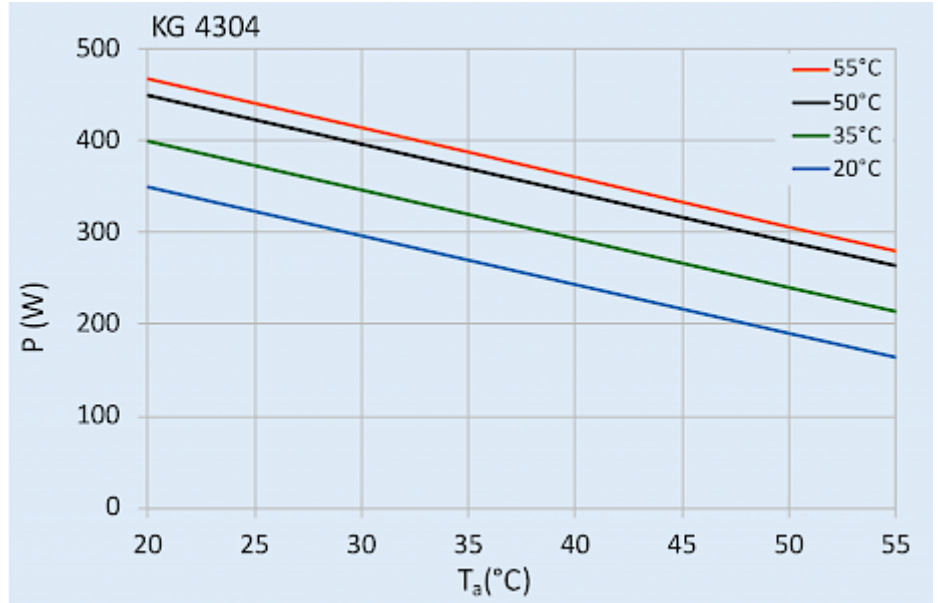

Performance graph: