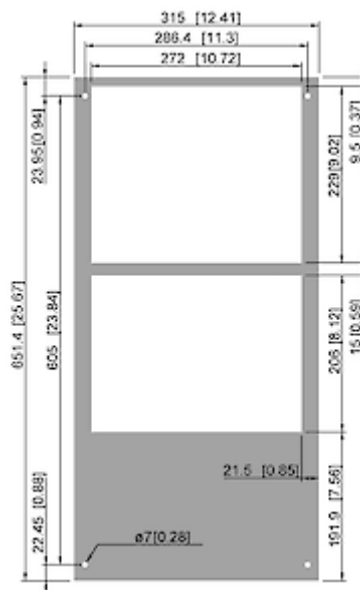

Accessories:

[Stainless Steel Filter Holder 4305/08/09/10](#)

[Fibre Filter Media 4305/08/09/10](#)

[Washable Aluminium Filter 4305/08/09/10](#)

Technical Data

| | |
|--|--|
| Cooling capacity L35L35 (EN14511-3): | 880 W |
| Cooling capacity L35L50 (EN14511-3): | 660 W |
| Compressor type: | Reciprocating compressor |
| Refrigerant / GWP: | R134a / 1430 |
| Refrigerant charge: | 180 g / 6.3 oz |
| High / low Pressure: | 29.5 / 6 bar 425 / 88 psig |
| Operating Temperature Range: | 10°C - 55°C |
| Air flow volume (system / unimpeded): | Ambient air circuit: 435 / 550 m ³ /h Cabinet air circuit: 200 / 250 m ³ /h |
| Mounting: | Wall mounted |
| Dimensions A x B x C (D+E): | 651.4 x 315 x 260 mm |
| Weight: | 36 kg |
| Cut out dimensions: | 635 x 275 mm |
| Voltage / Frequency: | 120 V ~ 60 Hz |
| UL Voltage / Frequency: | 115 V ~ 60 Hz |
| Current L35L35: | 6.4 A |
| Starting current: | 30 A |
| Max. current: | 8.2 A |
| Nominal power L35L35: | 640 W |
| Max. power: | 870 W |
| Fuse: | 16 A (T) |
| Short-circuit current rating: | 5 kA |
| Connection: | Connection terminal block |

Please click on the graphics to download.

More CAD drawings can be found under [Product Download](#).

> [Overview Product Group COMPACT INDOOR - reliable and economical](#)

Performance graph:

click image to enlarge

Air flow:

click image to enlarge

Cut Out Dimension:

click image to enlarge

Order Information

| | |
|---|--------------------|
| Stainless steel housing part no. | 4309102 |
| With condensate evaporation part no. | 43091101 |
| Box dimensions | 685 x 353 x 295 mm |
| Gross weight | 37.5 kg |
| Taric code | 84158200 |