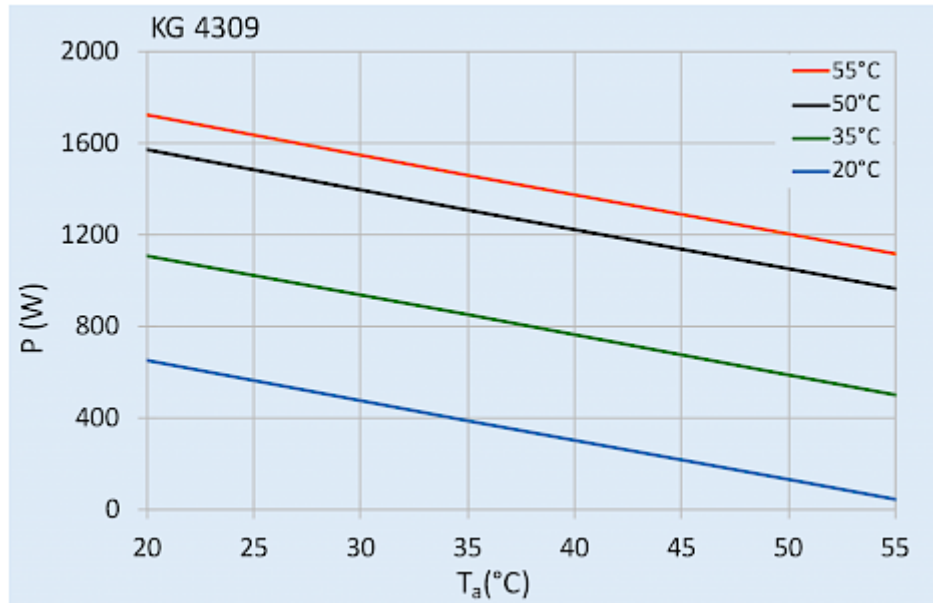

Performance graph: