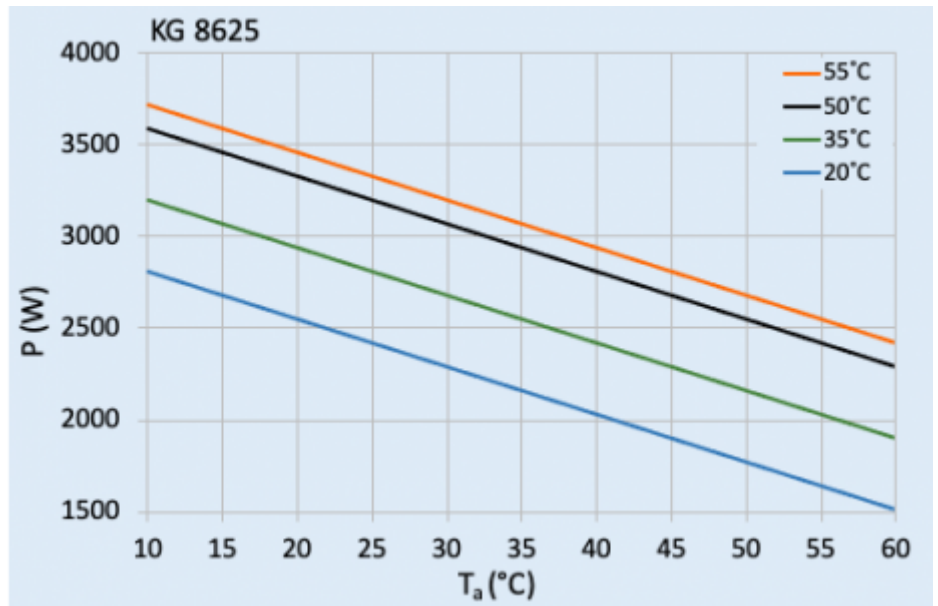

Performance graph: