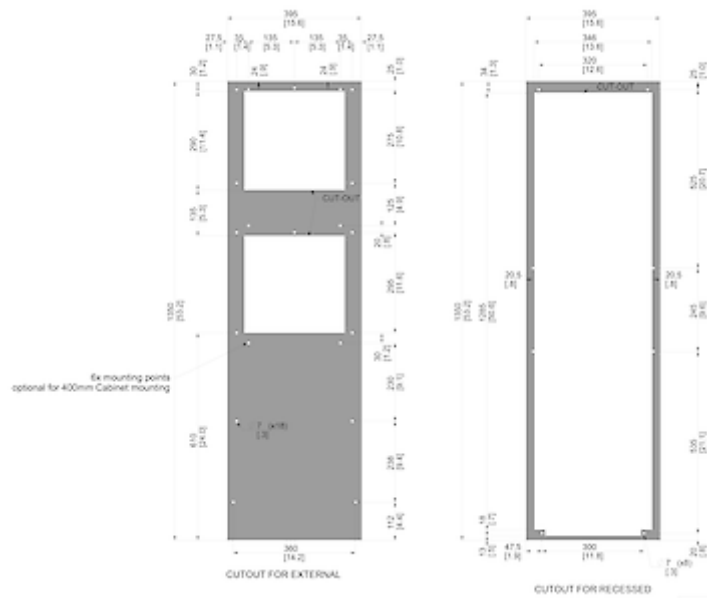

Cut Out Dimension: