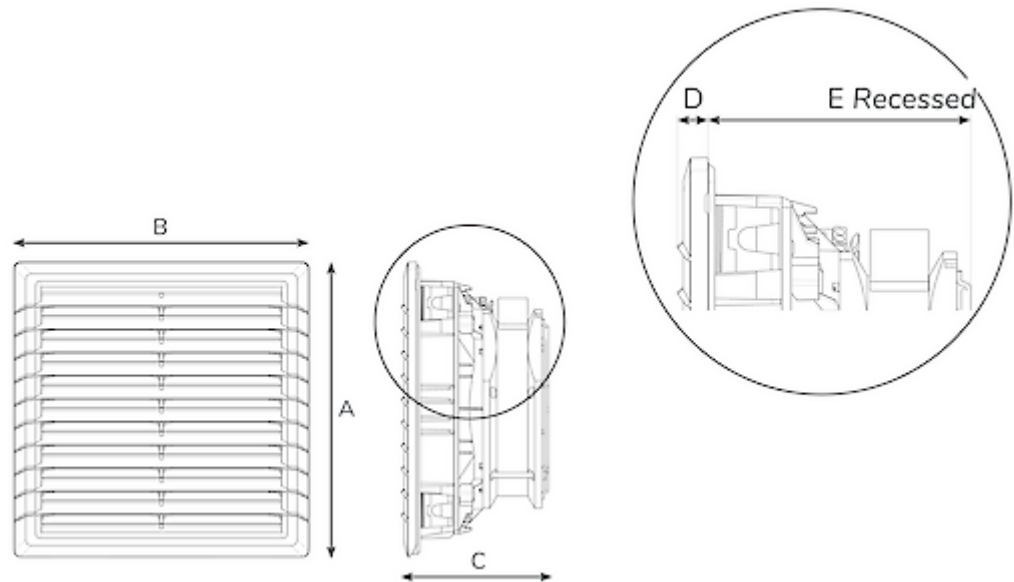

Accessories:

[Hose-proof protection hood FC 4000 300](#)

[Hose-proof protection hood FC 4000 300 FDA](#)

[Thermostat 301050](#)

Technical Data

Air flow unimpeded IP 54:	190 m ³ /hr
Air flow with exhaust filter IP 54:	160 m ³ /hr
Operating Temperature Range:	-10°C - 60°C
Storage temperature range:	-40°C - 70°C
Mounting:	Wall mounted
Dimensions A x B x C (D+E):	255.4 x 255.5 x 112.5 (11.6+100.9) mm
Weight:	1.2 Kg
Cut out dimensions:	224 x 224 mm
Voltage / Frequency:	120-240 V ~ 50/60 Hz
Rated current:	0.18 / 0.18 A
Power consumption:	15 / 15 W
Degree of separation IP 54:	67 % - DIN 24185
Degree of separation IP 55:	85 % - DIN 24185
Wall thickness:	1-3 mm
Noise level:	51.5 dB (A)
Fuse:	1 A(T)
Connection:	Spring terminal

Please click on the graphics to download.

More CAD drawings can be found under [Product Download](#).

> [Overview Product Group SOLIVENT PRO - Filter fans & exhaust filters](#)

Air flow:

click image to enlarge

Cooling capacity:

click image to enlarge

Cut out Dimensions:

click image to enlarge

Order Information

Order number	IP rating	UL Type	RAL colour	Flow type ¹⁾	Air flow (m ³ /h) ²⁾	Air flow with exhaust filter (m ³ /h)
4725852201	54	12 / 3R	RAL 7035	B	190 m ³ /hr	160 m ³ /hr
4725852203	54	12 / 3R	RAL 9005	B	190 m ³ /hr	160 m ³ /hr
4725853201	55	12 / 3R	RAL 7035	B	178 m ³ /hr	141 m ³ /hr
4725853203	55	12 / 3R	RAL 9005	B	178 m ³ /hr	141 m ³ /hr
472585R2201	54	12 / 3R	RAL 7035	S	176 m ³ /hr	N/A
472585R2203	54	12 / 3R	RAL 9005	S	176 m ³ /hr	N/A
472585R3201	55	12 / 3R	RAL 7035	S	166 m ³ /hr	N/A
472585R3203	55	12 / 3R	RAL 9005	S	166 m ³ /hr	N/A