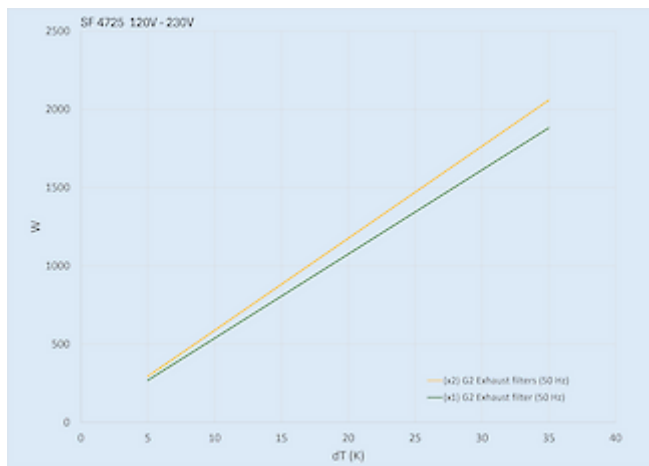

Accessories:

[Hose-proof protection hood FC 4000 300](#)

[Hose-proof protection hood FC 4000 300 FDA](#)

[Thermostat 301050](#)

Technical Data

Air flow unimpeded IP 54:	190 m ³ /hr
Air flow with exhaust filter IP 54:	160 m ³ /hr
Operating Temperature Range:	-10°C - 60°C
Storage temperature range:	-40°C - 70°C
Mounting:	Wall mounted
Dimensions A x B x C (D+E):	255.4 x 255.5 x 112.5 (11.6+100.9) mm
Weight:	1.2 Kg
Cut out dimensions:	224 x 224 mm
Voltage / Frequency:	120-240 V ~ 50/60 Hz
Rated current:	0.18 / 0.18 A
Power consumption:	15 / 15 W
Degree of separation IP 54:	67 % - DIN 24185
Degree of separation IP 55:	85 % - DIN 24185
Wall thickness:	1-3 mm
Noise level:	51.5 dB (A)
Fuse:	1 A(T)
Connection:	Spring terminal

Cooling capacity:

click image to enlarge

Cut out Dimensions:

click image to enlarge

Order Information

Order number	IP rating	UL Type	RAL colour	Flow type ¹⁾	Air flow (m ³ /h) ²⁾	Air flow with exhaust filter (m ³ /h)
4725852201	54	12 / 3R	RAL 7035	B	190 m ³ /hr	160 m ³ /hr
4725852203	54	12 / 3R	RAL 9005	B	190 m ³ /hr	160 m ³ /hr
4725853201	55	12 / 3R	RAL 7035	B	178 m ³ /hr	141 m ³ /hr
4725853203	55	12 / 3R	RAL 9005	B	178 m ³ /hr	141 m ³ /hr
472585R2201	54	12 / 3R	RAL 7035	S	176 m ³ /hr	N/A
472585R2203	54	12 / 3R	RAL 9005	S	176 m ³ /hr	N/A
472585R3201	55	12 / 3R	RAL 7035	S	166 m ³ /hr	N/A
472585R3203	55	12 / 3R	RAL 9005	S	166 m ³ /hr	N/A