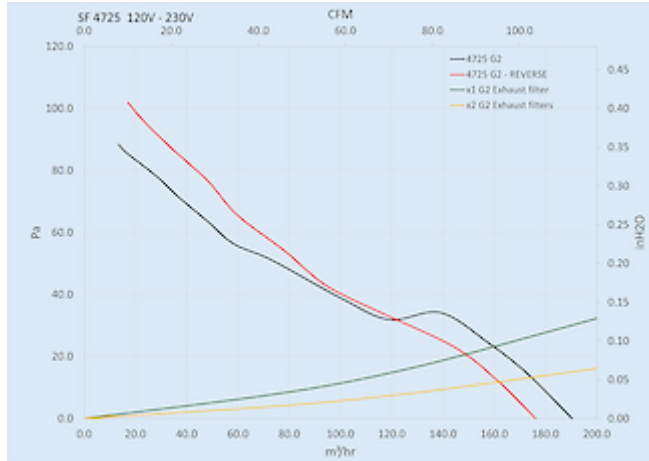

Air flow:

click image to enlarge

Cooling capacity:

click image to enlarge

Cut out Dimensions:

click image to enlarge